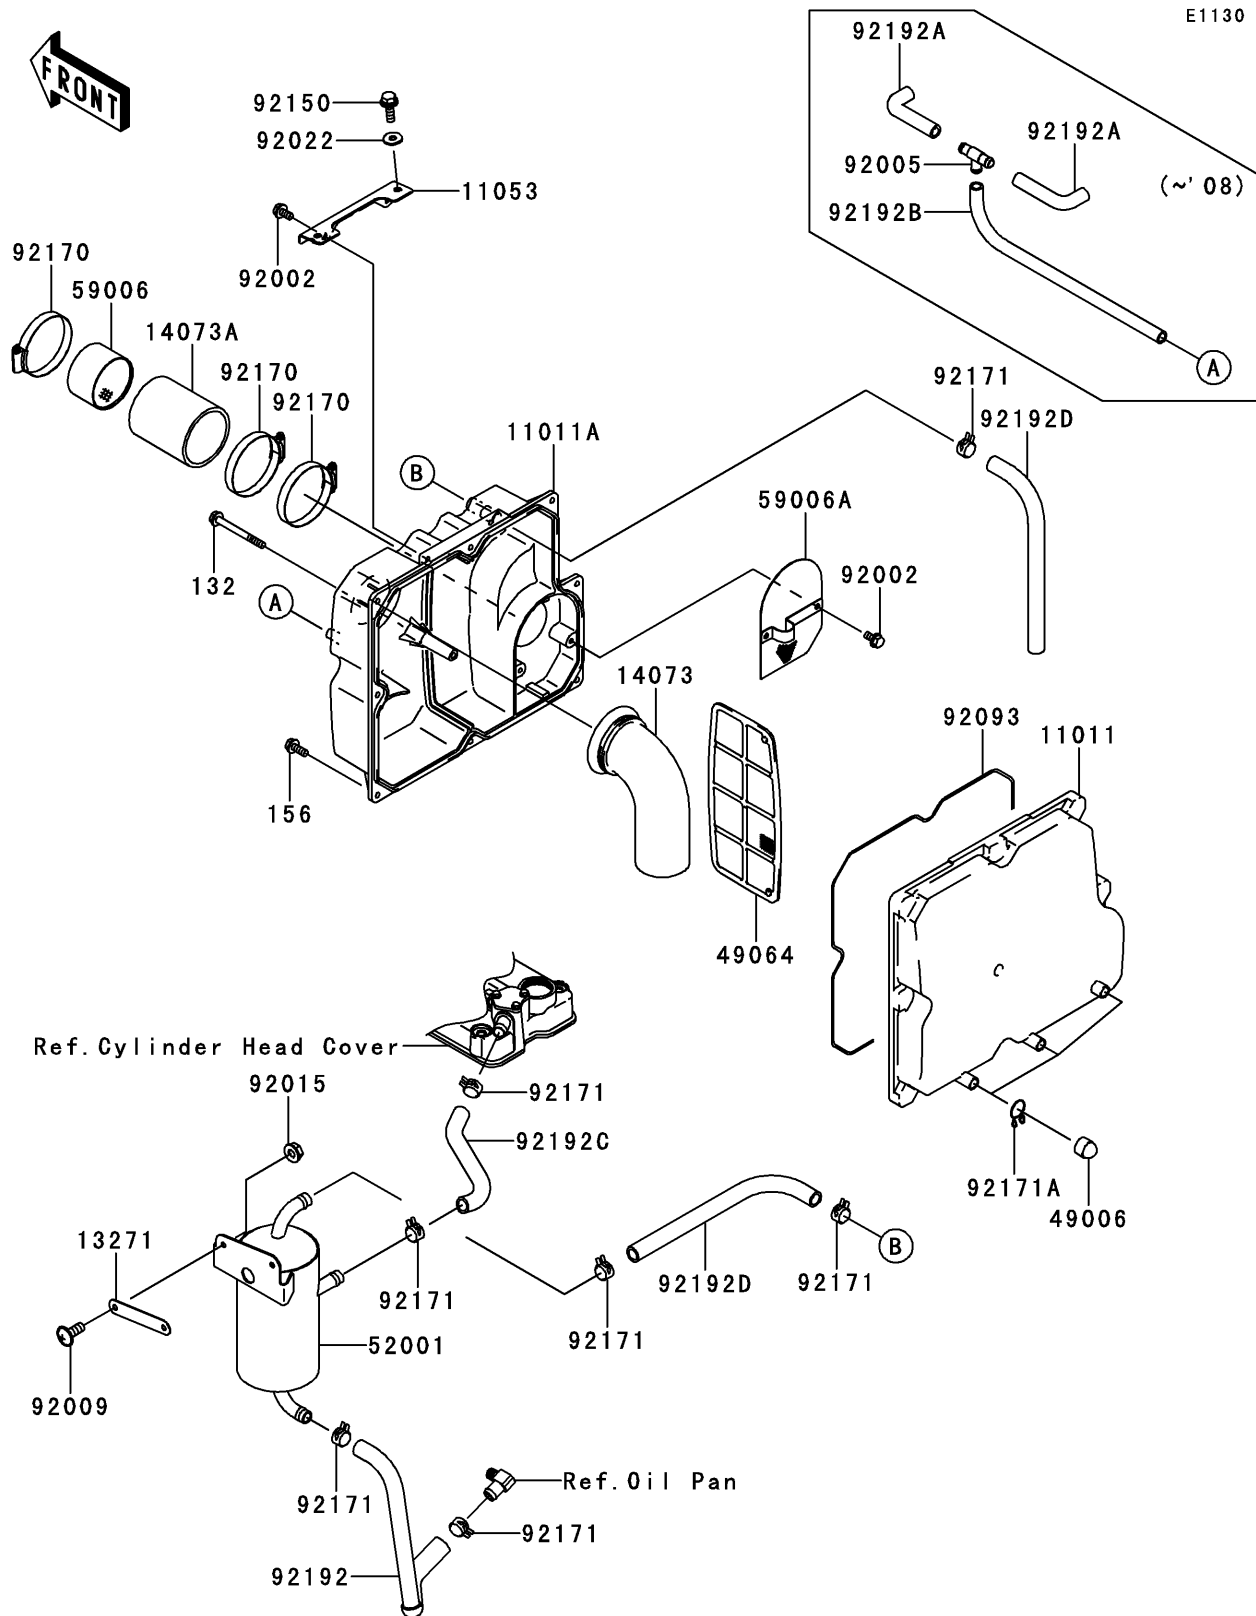

2006 STX-15F

PARTS DIAGRAM

Intake Silencer

2006 STX-15F

PARTS LIST

Intake Silencer

Kawasaki

Let the Good Times Roll®

ITEM NAME

PART NUMBER

QUANTITY
