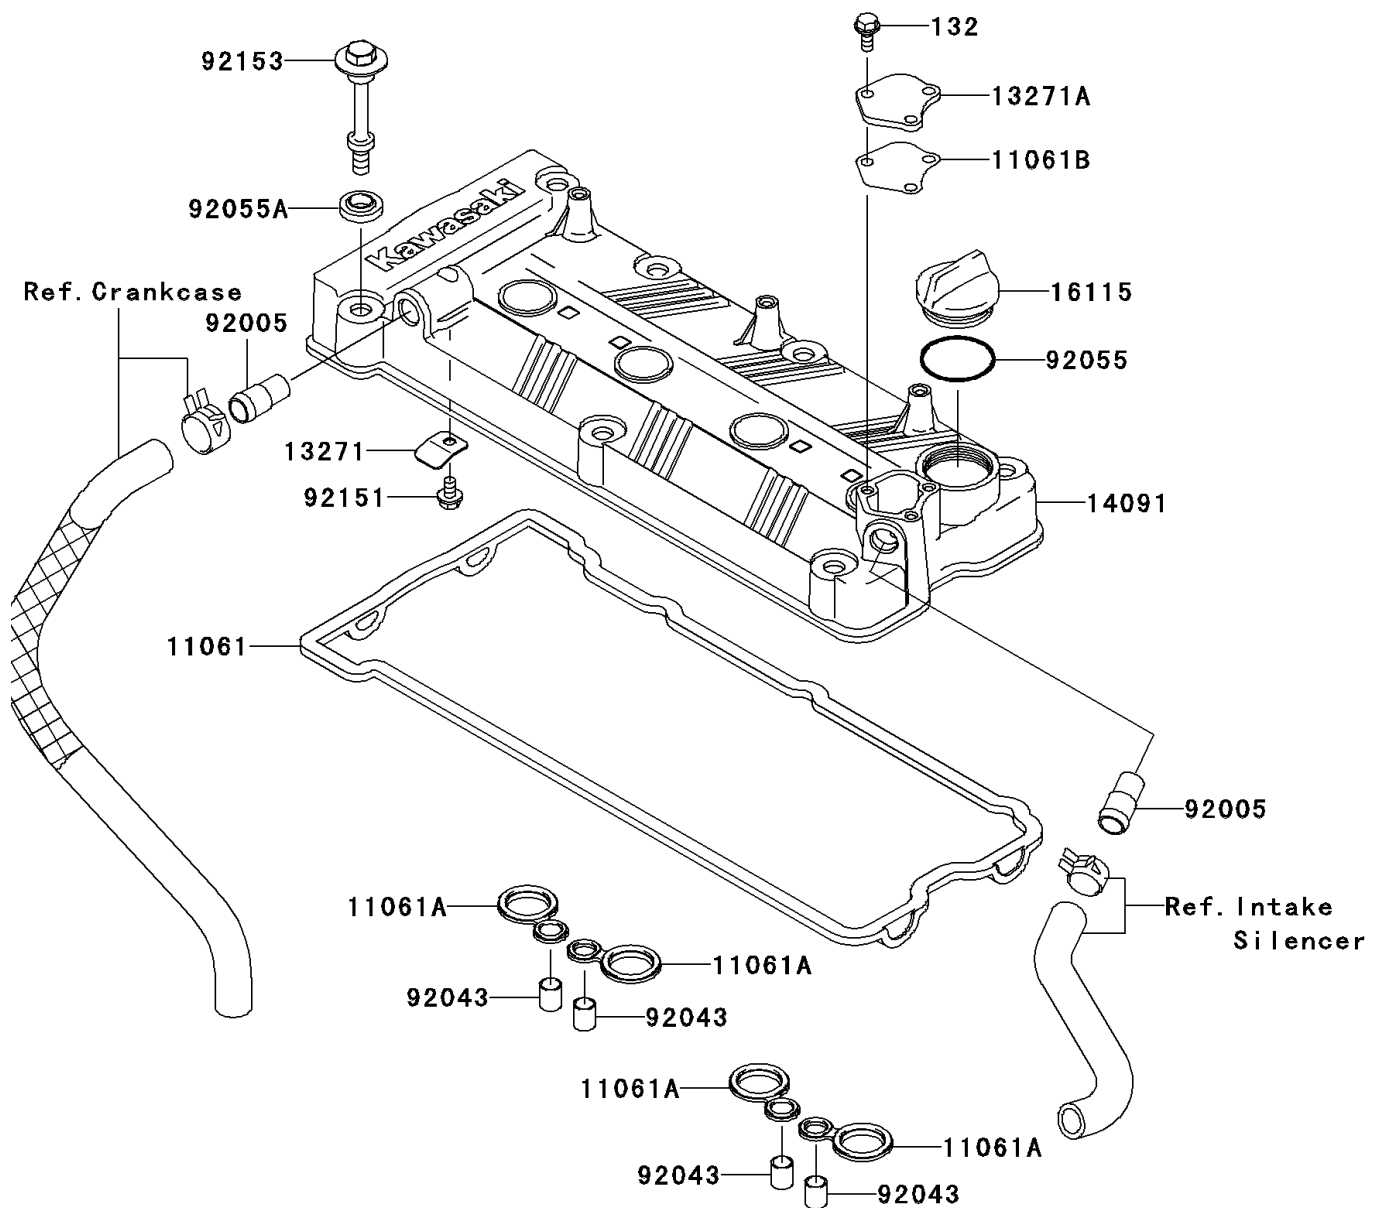

# 2009 Jet Ski® STX-15F

## PARTS DIAGRAM

### Cylinder Head Cover(A9F/AAF)

E1112A

## PARTS LIST

Cylinder Head Cover(A9F/AAF)

**ITEM NAME**

**PART NUMBER**

**QUANTITY**

---