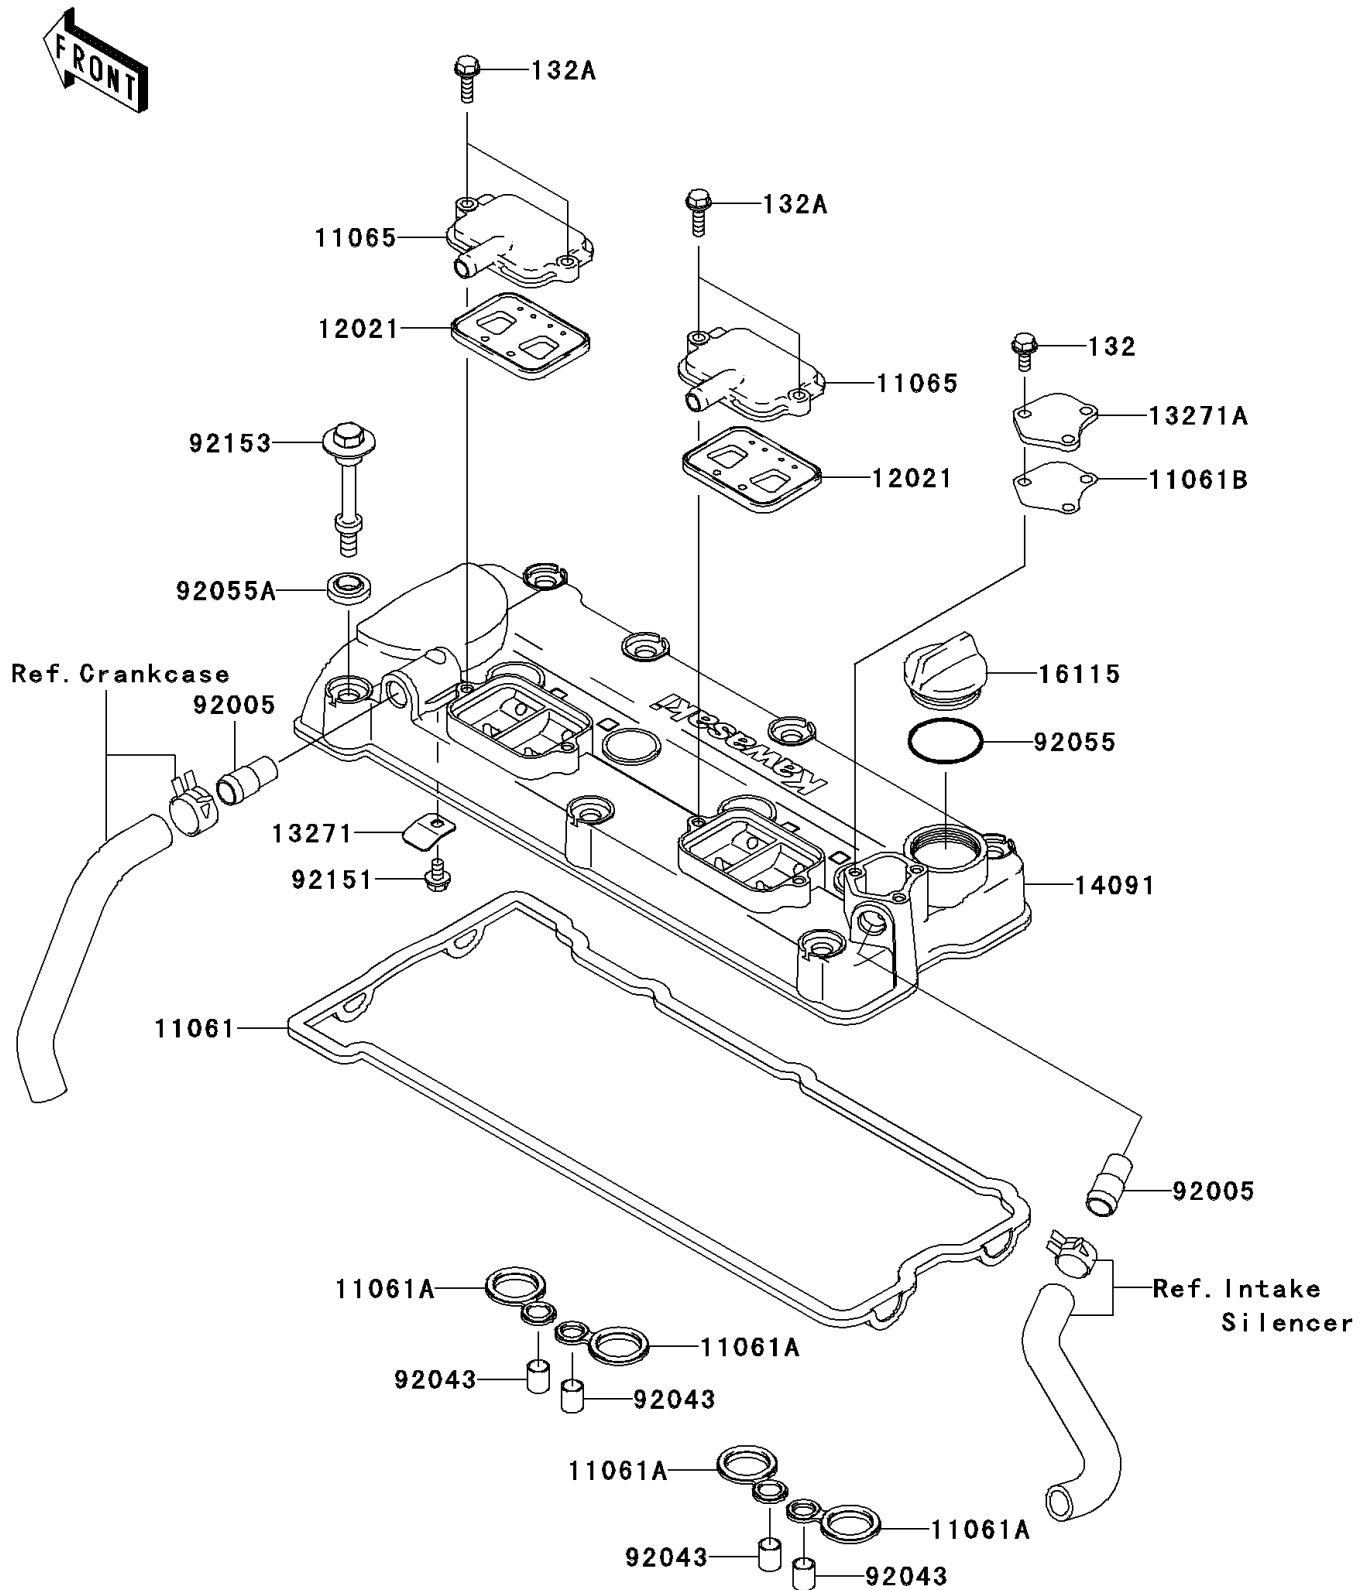

2006 STX-15F

PARTS DIAGRAM

Cylinder Head Cover(A6F-A8F)

E1112

2006 STX-15F

PARTS LIST

Cylinder Head Cover(A6F-A8F)

ITEM NAME

PART NUMBER

QUANTITY
