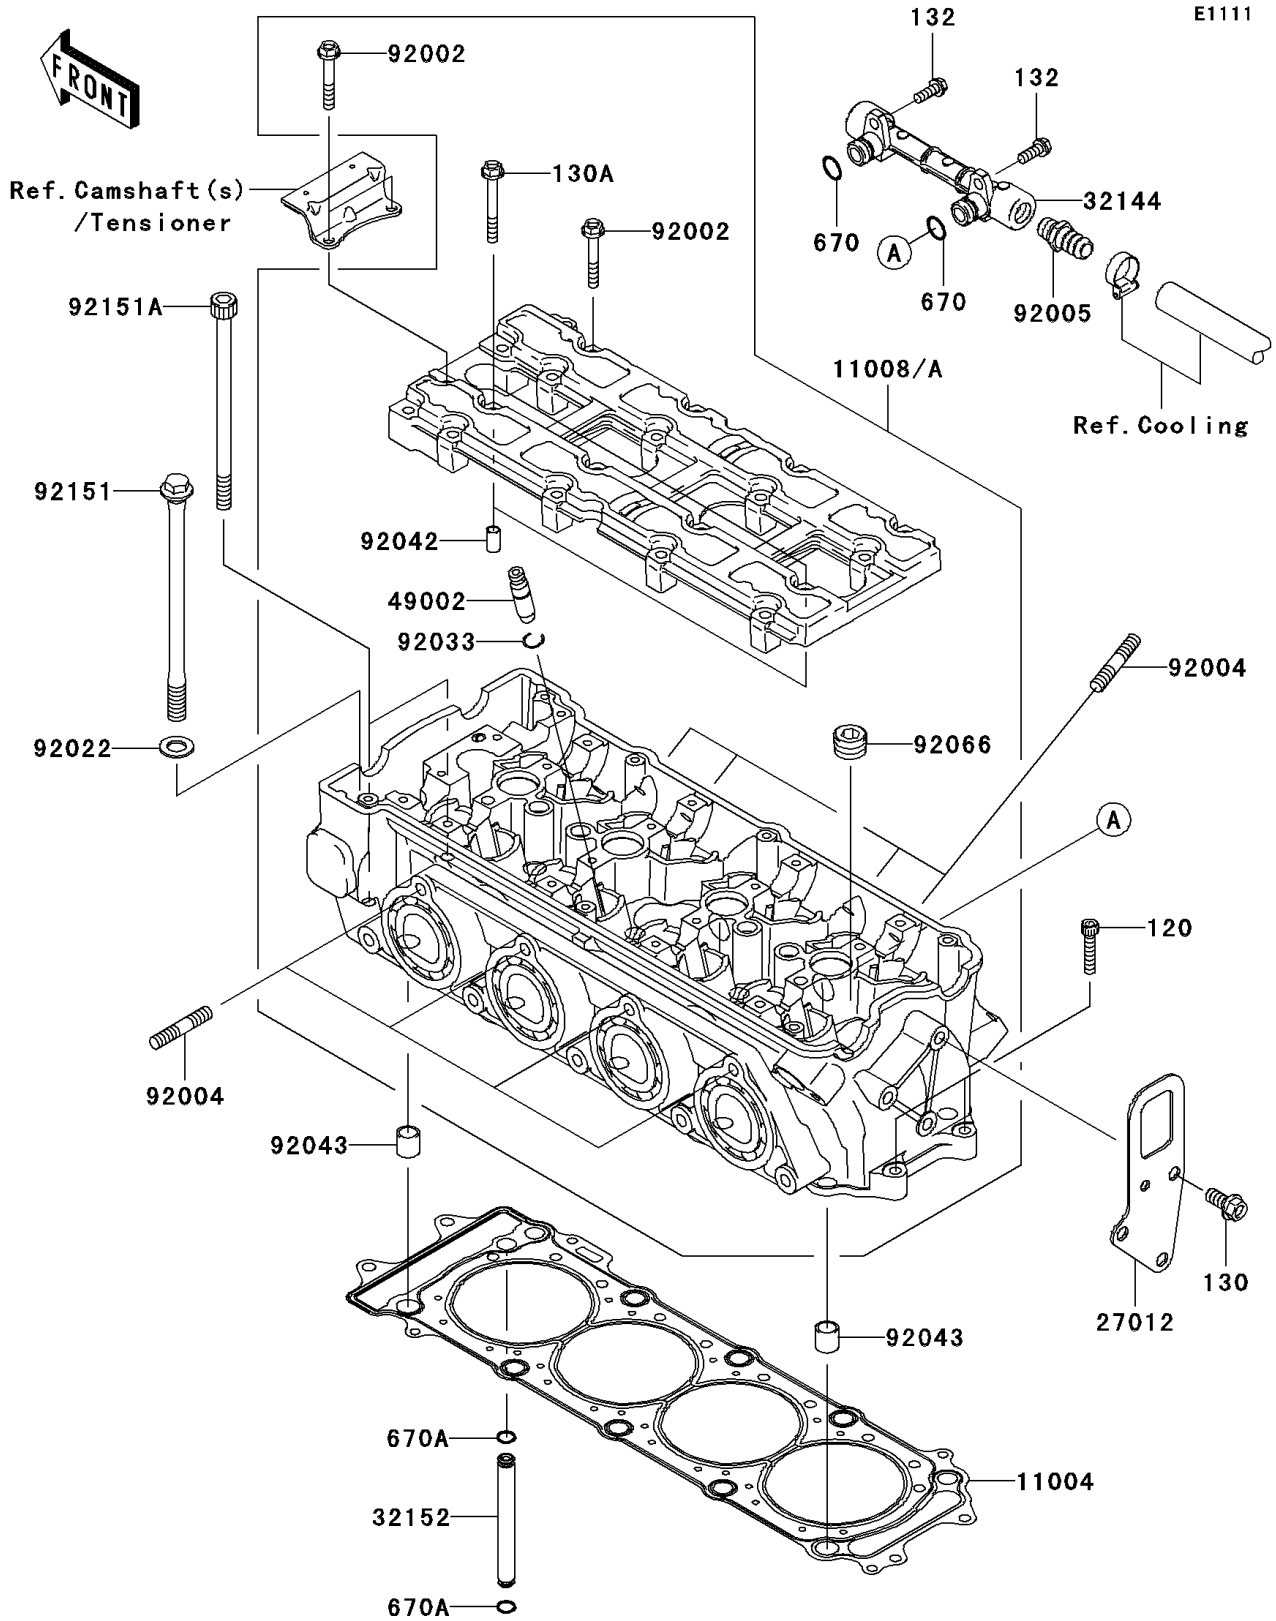

2006 STX-15F

PARTS DIAGRAM

Cylinder Head

2006 STX-15F

PARTS LIST

Cylinder Head

ITEM NAME	PART NUMBER	QUANTITY
GASKET-HEAD (Ref # 11004)	11004-3721	1
HEAD-COMP-CYLINDER (Ref # 11008)	11008-3705	1
HOOK,ENGINE,RR (Ref # 27012)	27012-3856	1
PIPE-ASSY (Ref # 32144)	32144-3709	1
PIPE,OIL (Ref # 32152)	32152-1544	1
GUIDE-VALVE (Ref # 49002)	49002-1140	AR
BOLT,6X40 (Ref # 92002)	92002-1756	18
STUD,8X30 (Ref # 92004)	92004-3743	8
FITTING (Ref # 92005)	92005-3714	1
WASHER,11.5X20.5X1.6 (Ref # 92022)	92022-1720	10
RING-SNAP (Ref # 92033)	92033-1247	16
PIN,DOWEL,6.3X8X14 (Ref # 92042)	92042-007	2
PIN,14X14 (Ref # 92043)	92043-1593	2
PLUG,PT1/2X12.5 (Ref # 92066)	92066-0002	5
BOLT,11X168 (Ref # 92151)	92151-1513	10
BOLT,SOCKET,7X120 (Ref # 92151A)	92151-1804	2
BOLT-SOCKET,6X30 (Ref # 120)	120CD0630	2
BOLT-FLANGED,8X18 (Ref # 130)	130BD0818	3
BOLT-FLANGED,6X50 (Ref # 130A)	130CD0650	2
BOLT-FLANGED-SMALL,6X16 (Ref # 132)	132BD0616	2
O RING,12MM (Ref # 670)	670B2012	2
O RING,7MM (Ref # 670A)	670D1507	2