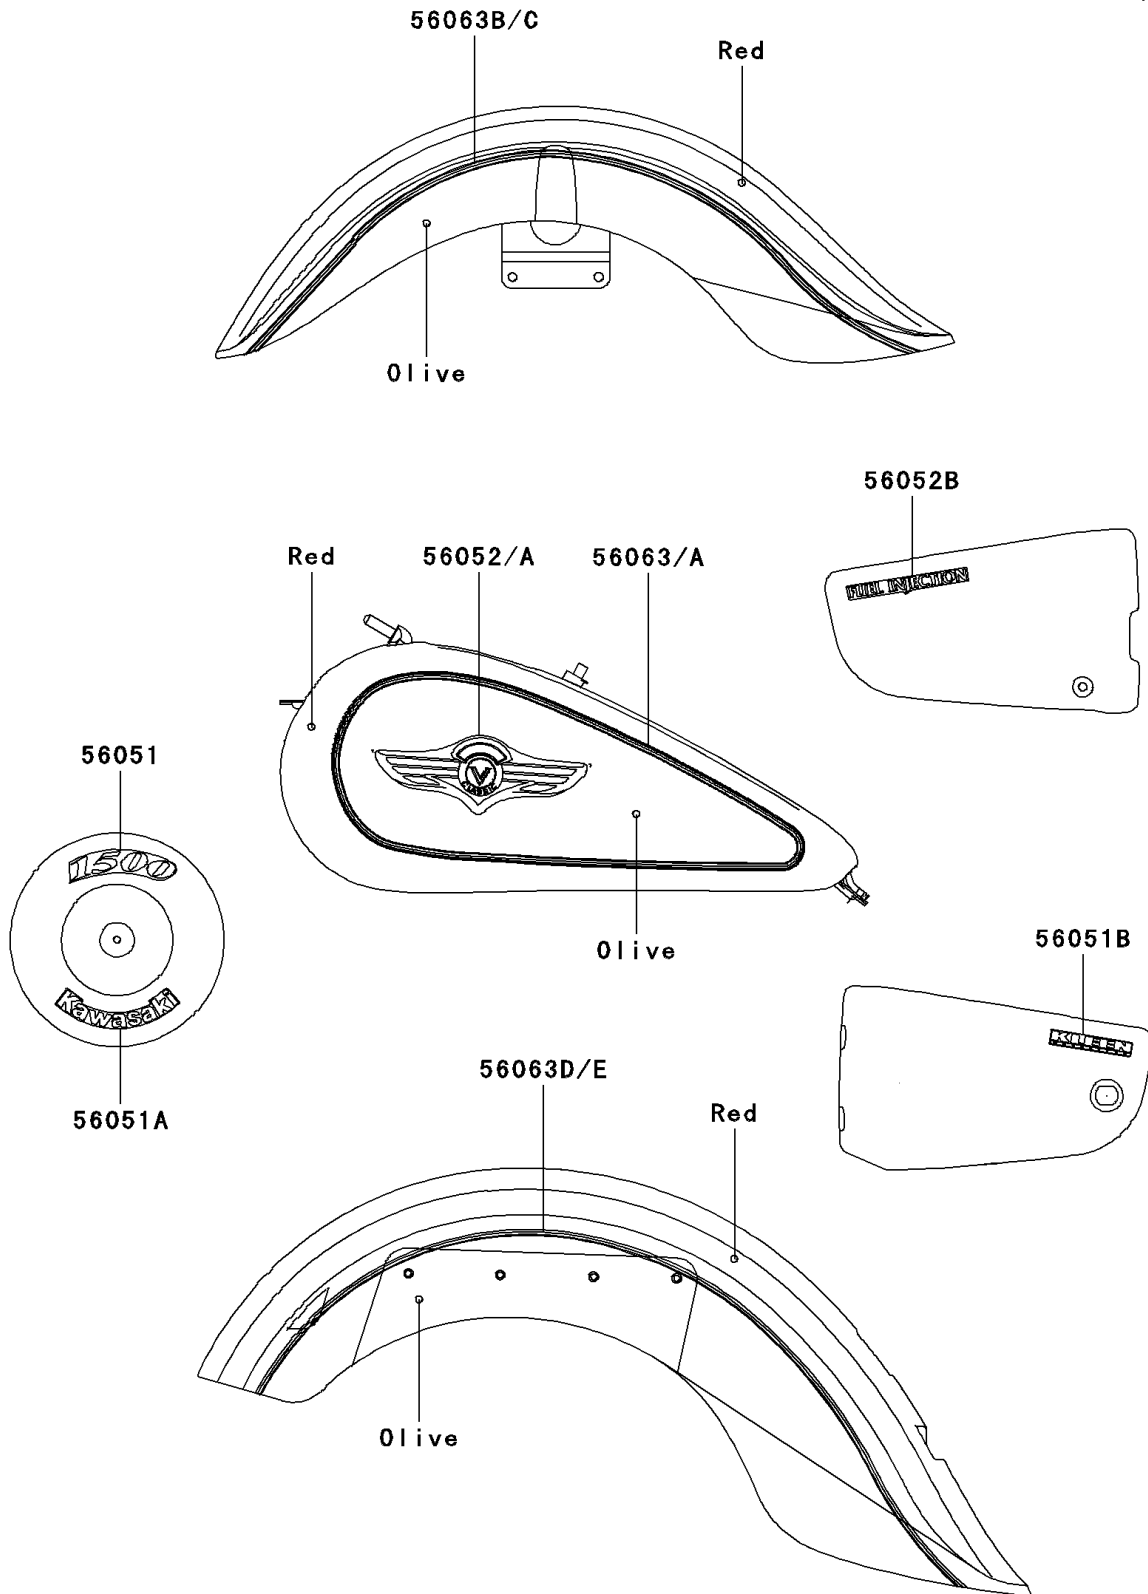

2001 Vulcan 1500 Classic Fi

PARTS DIAGRAM

Decals(Red/Olive)(VN1500-N2)

F2861B

2001 Vulcan 1500 Classic Fi

PARTS LIST

Decals(Red/Olive)(VN1500-N2)

ITEM NAME

PART NUMBER

QUANTITY
