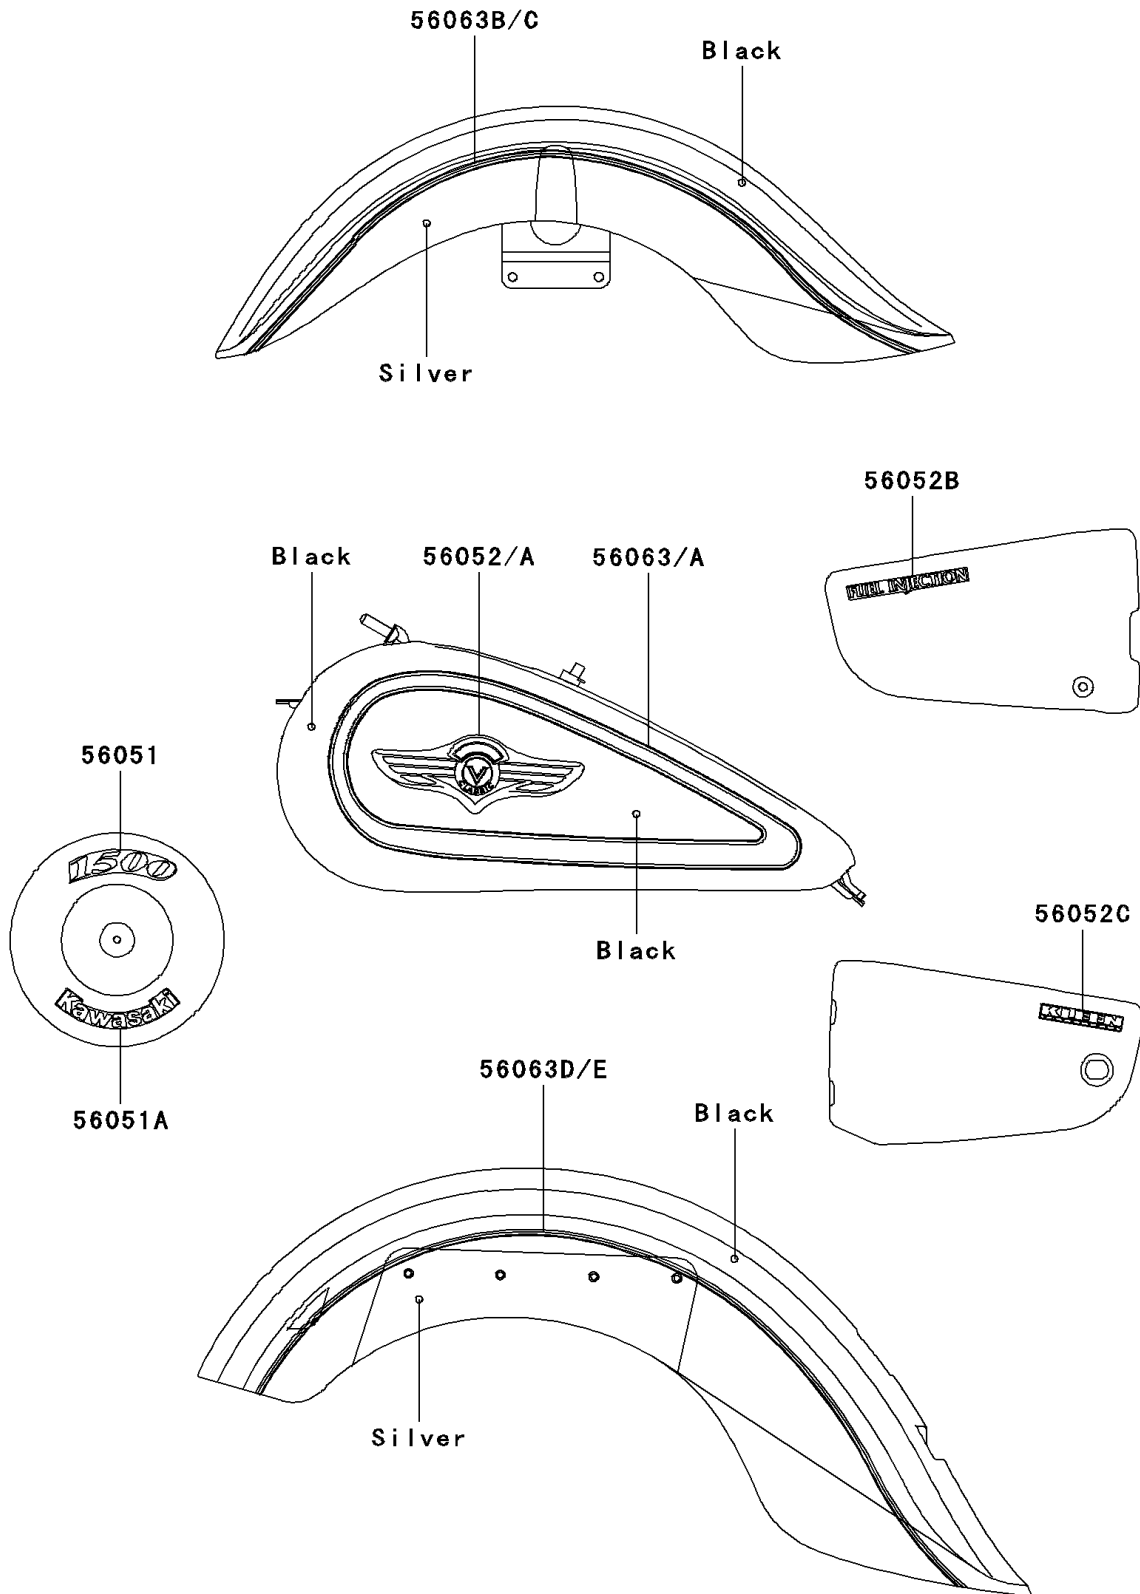

2001 Vulcan 1500 Classic Fi

PARTS DIAGRAM

Decals(Black/Silver)(VN1500-N1/N2)

F2861

2001 Vulcan 1500 Classic Fi

PARTS LIST

Decals(Black/Silver)(VN1500-N1/N2)

ITEM NAME

PART NUMBER

QUANTITY
