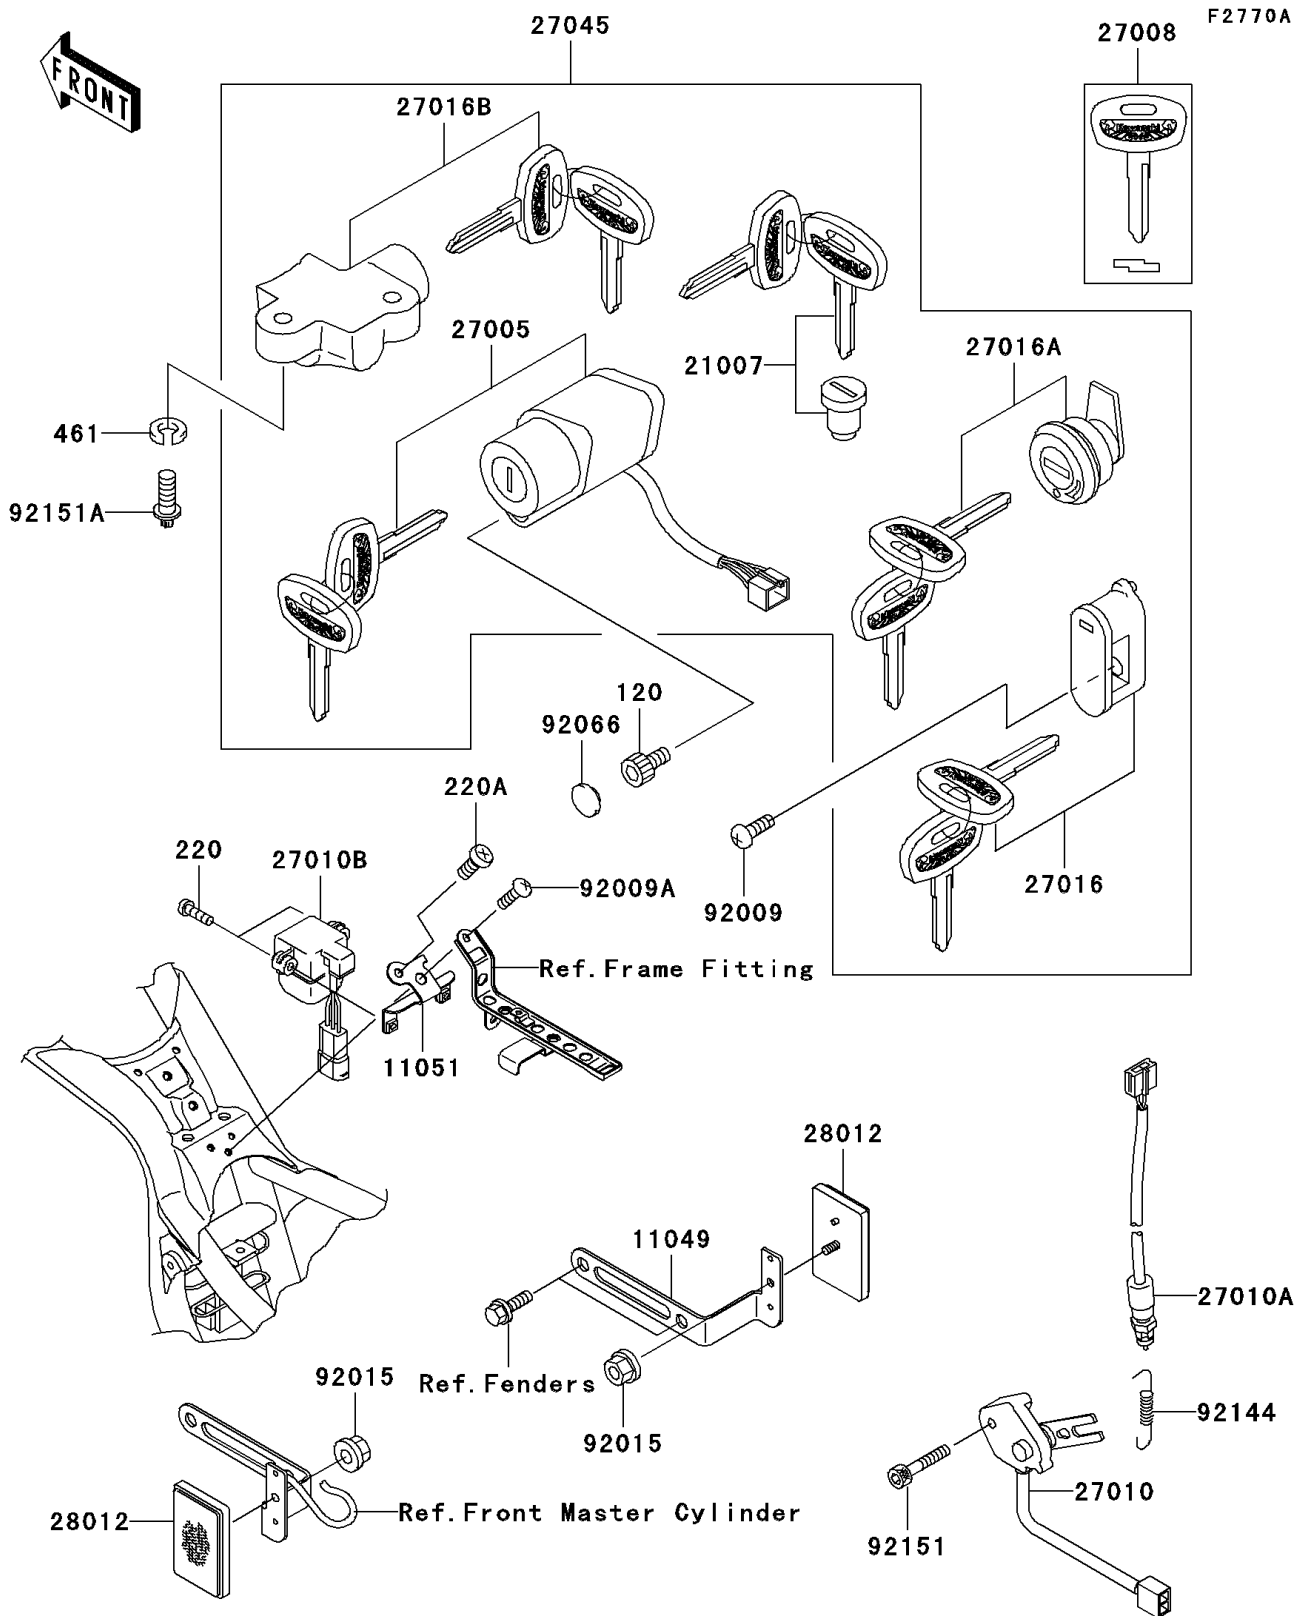

2001 Vulcan 1500 Classic Fi

PARTS DIAGRAM

Ignition Switch/Locks/Reflectors

2001 Vulcan 1500 Classic Fi

PARTS LIST

Ignition Switch/Locks/Reflectors

ITEM NAME

PART NUMBER

QUANTITY
