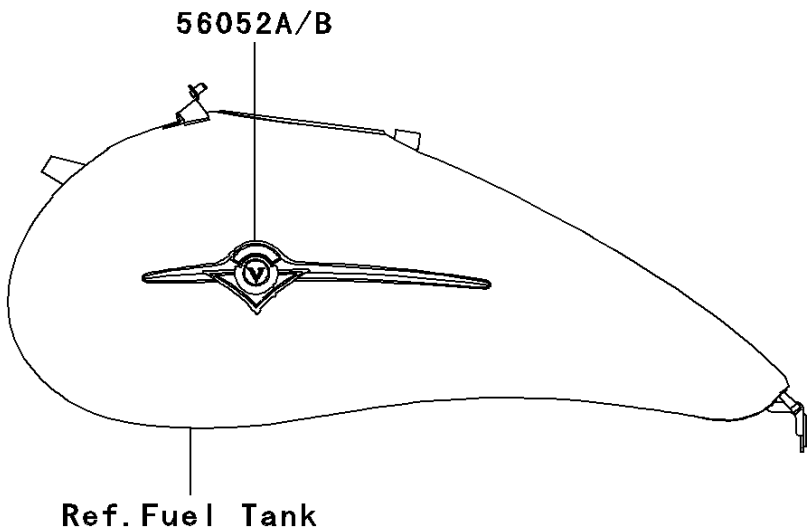

## PARTS DIAGRAM

Decals(Black)(B8F)(CN)

F2861E

## PARTS LIST

Decals(Black)(B8F)(CN)

ITEM NAME	PART NUMBER	QUANTITY
MARK,SIDE COVER,RH,KAWASAKI (Ref # 56052)	56052-0812	1
MARK,FUEL TANK,LH (Ref # 56052A)	56052-1608	1
MARK,FUEL TANK,RH (Ref # 56052B)	56052-1609	1
MARK,VULCAN (Ref # 56052C)	56052-1911	2
MARK,1600 (Ref # 56052D)	56052-1912	2
MARK,FUEL TANK,SPECIAL EDITION (Ref # 56054)	56054-0119	1