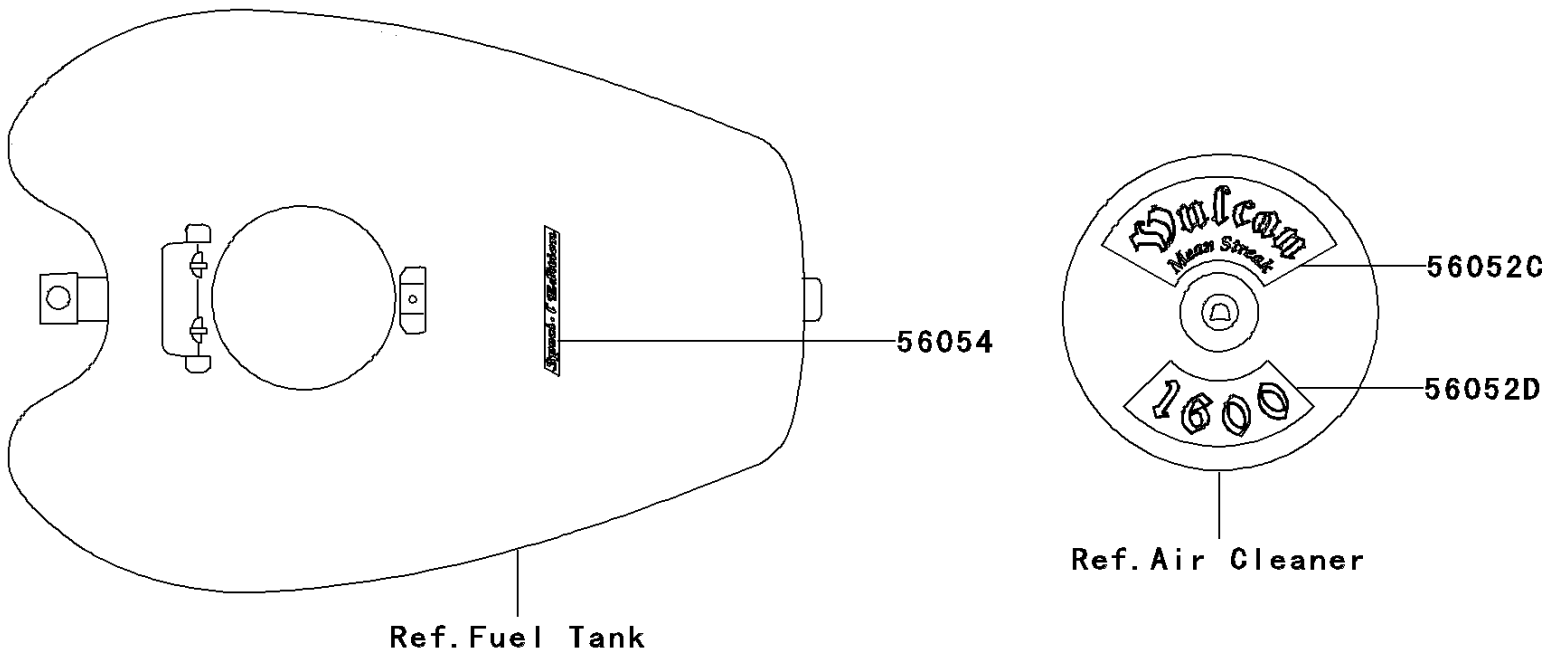

## PARTS DIAGRAM

Decals(Black)(B8F)(CN)

F2861E

## PARTS LIST

Decals(Black)(B8F)(CN)

ITEM NAME	PART NUMBER	QUANTITY
MARK,SIDE COVER,RH,KAWASAKI (Ref # 56052)	56052-0812	1
MARK,FUEL TANK,LH (Ref # 56052A)	56052-1608	1
MARK,FUEL TANK,RH (Ref # 56052B)	56052-1609	1
MARK,VULCAN (Ref # 56052C)	56052-1911	2
MARK,1600 (Ref # 56052D)	56052-1912	2
MARK,FUEL TANK,SPECIAL EDITION (Ref # 56054)	56054-0119	1