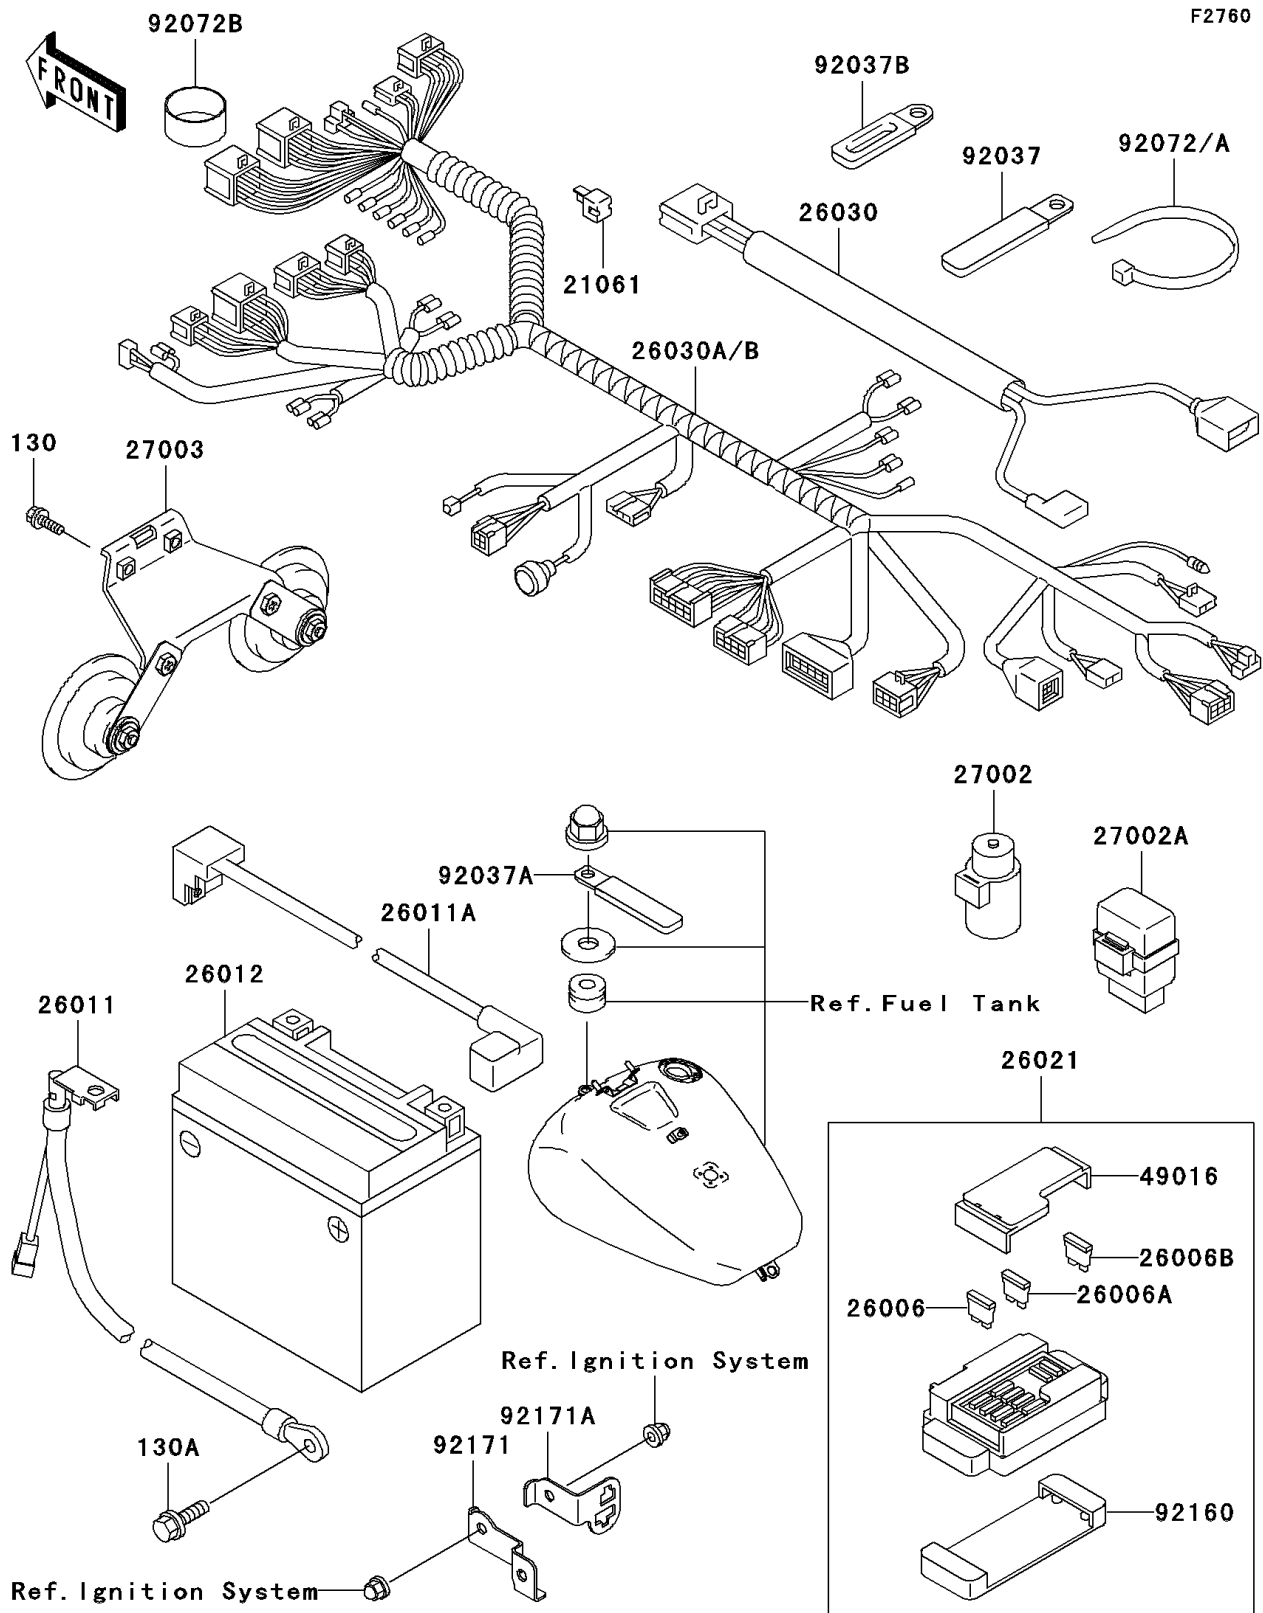

2001 Vulcan 1500 Classic Fi

PARTS DIAGRAM

Chassis Electrical Equipment

2001 Vulcan 1500 Classic Fi

PARTS LIST

Chassis Electrical Equipment

ITEM NAME

PART NUMBER

QUANTITY
