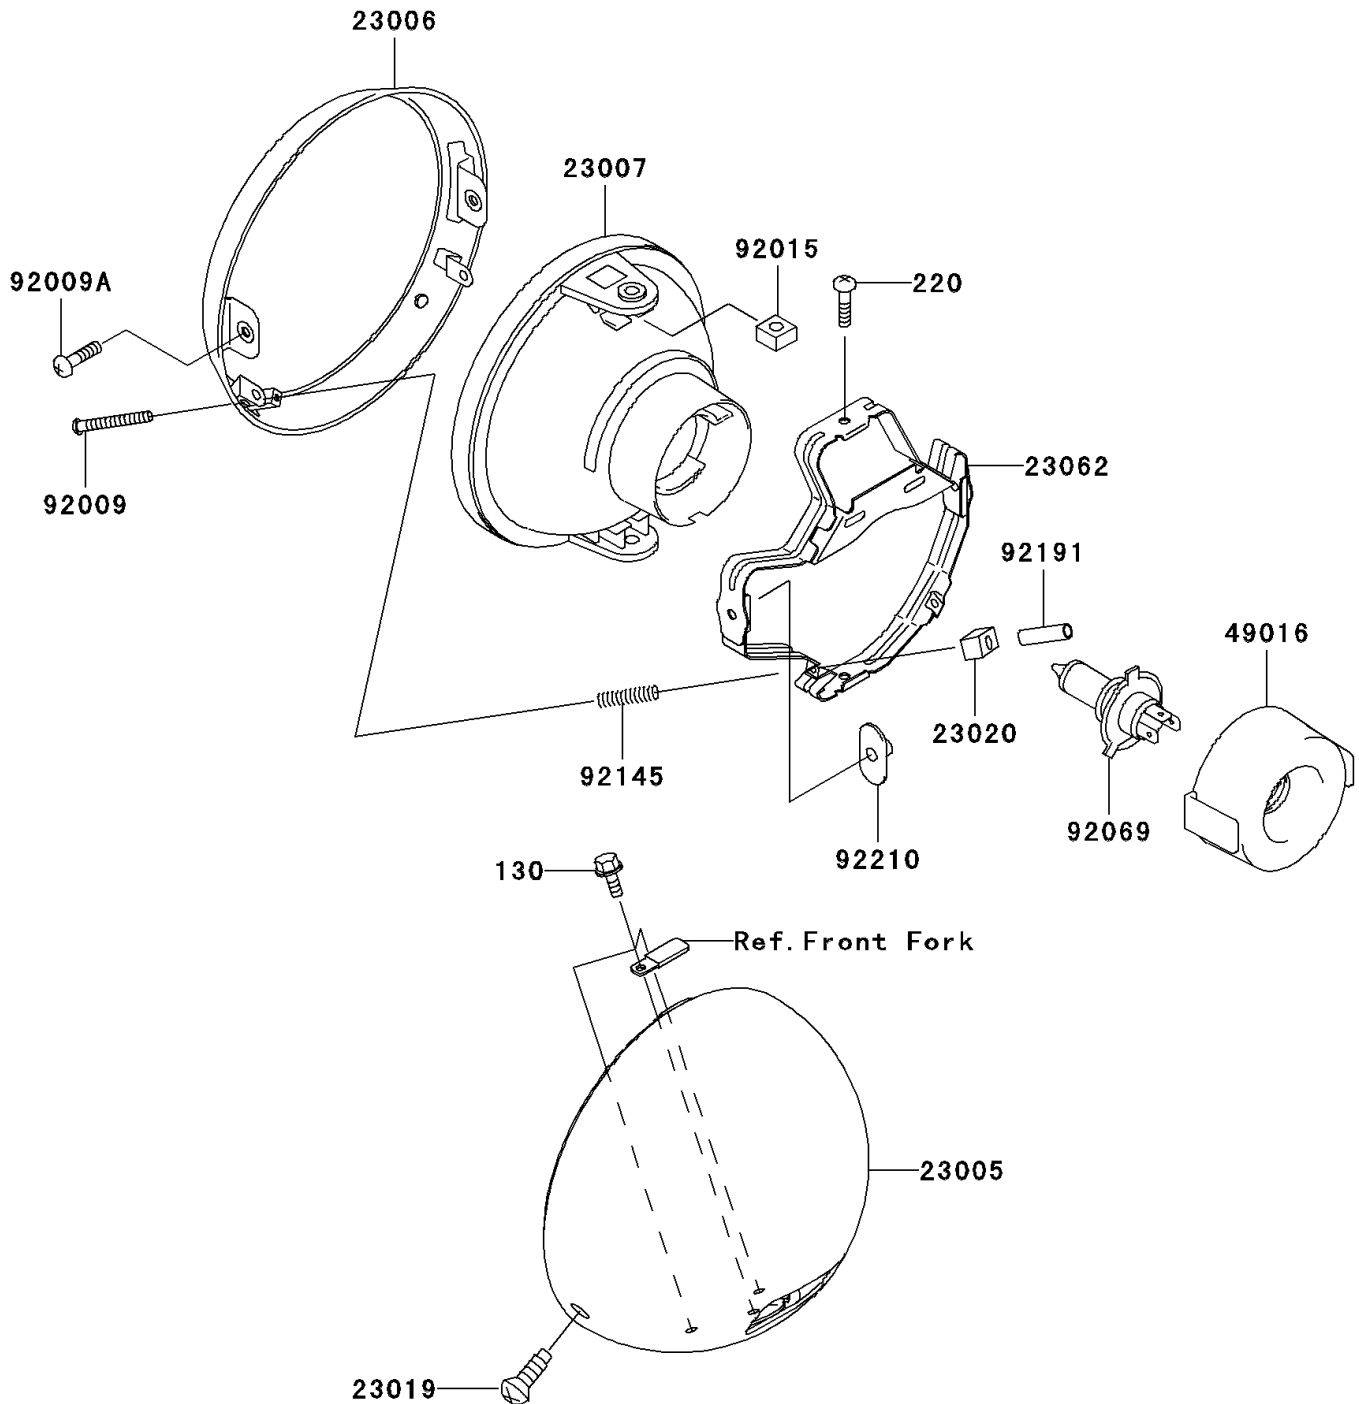

2001 Vulcan 1500 Classic Fi

PARTS DIAGRAM

Headlight(s)

F2710

2001 Vulcan 1500 Classic Fi

PARTS LIST

Headlight(s)

ITEM NAME

PART NUMBER

QUANTITY
