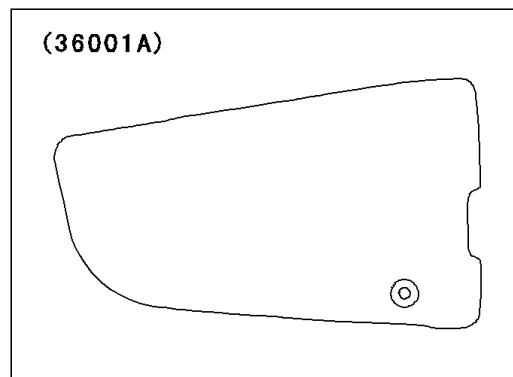

2001 Vulcan 1500 Classic Fi

PARTS DIAGRAM

Side Covers

F2611

Ref. Ignition Switch

WOD

WOD

2001 Vulcan 1500 Classic Fi

PARTS LIST

Side Covers

ITEM NAME

PART NUMBER

QUANTITY
