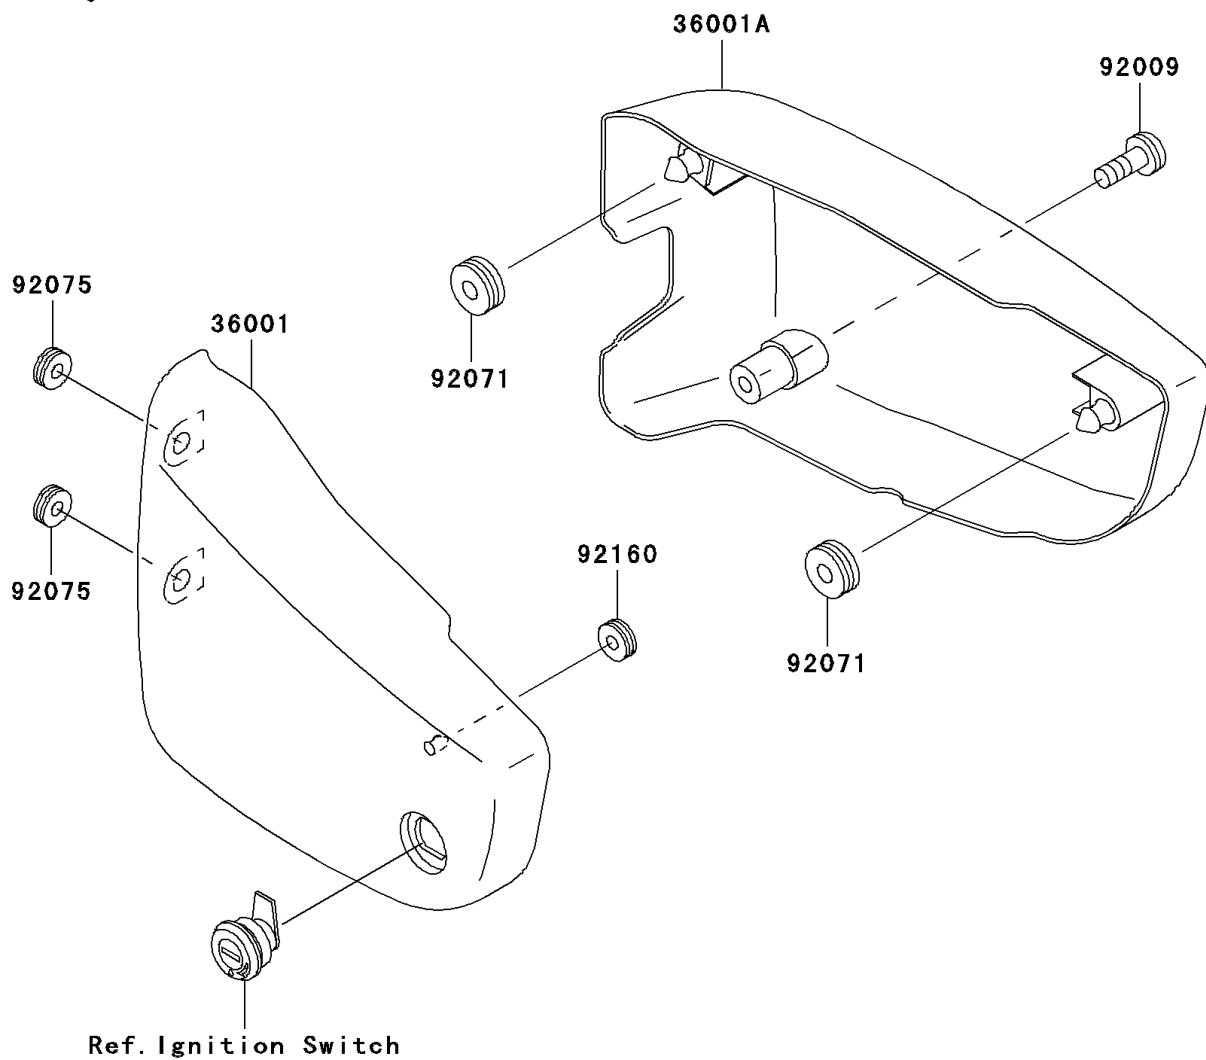

2001 Vulcan 1500 Classic Fi

PARTS DIAGRAM

Side Covers

F2611

Ref. Ignition Switch

WOD

WOD

2001 Vulcan 1500 Classic Fi

PARTS LIST

Side Covers

ITEM NAME

PART NUMBER

QUANTITY
