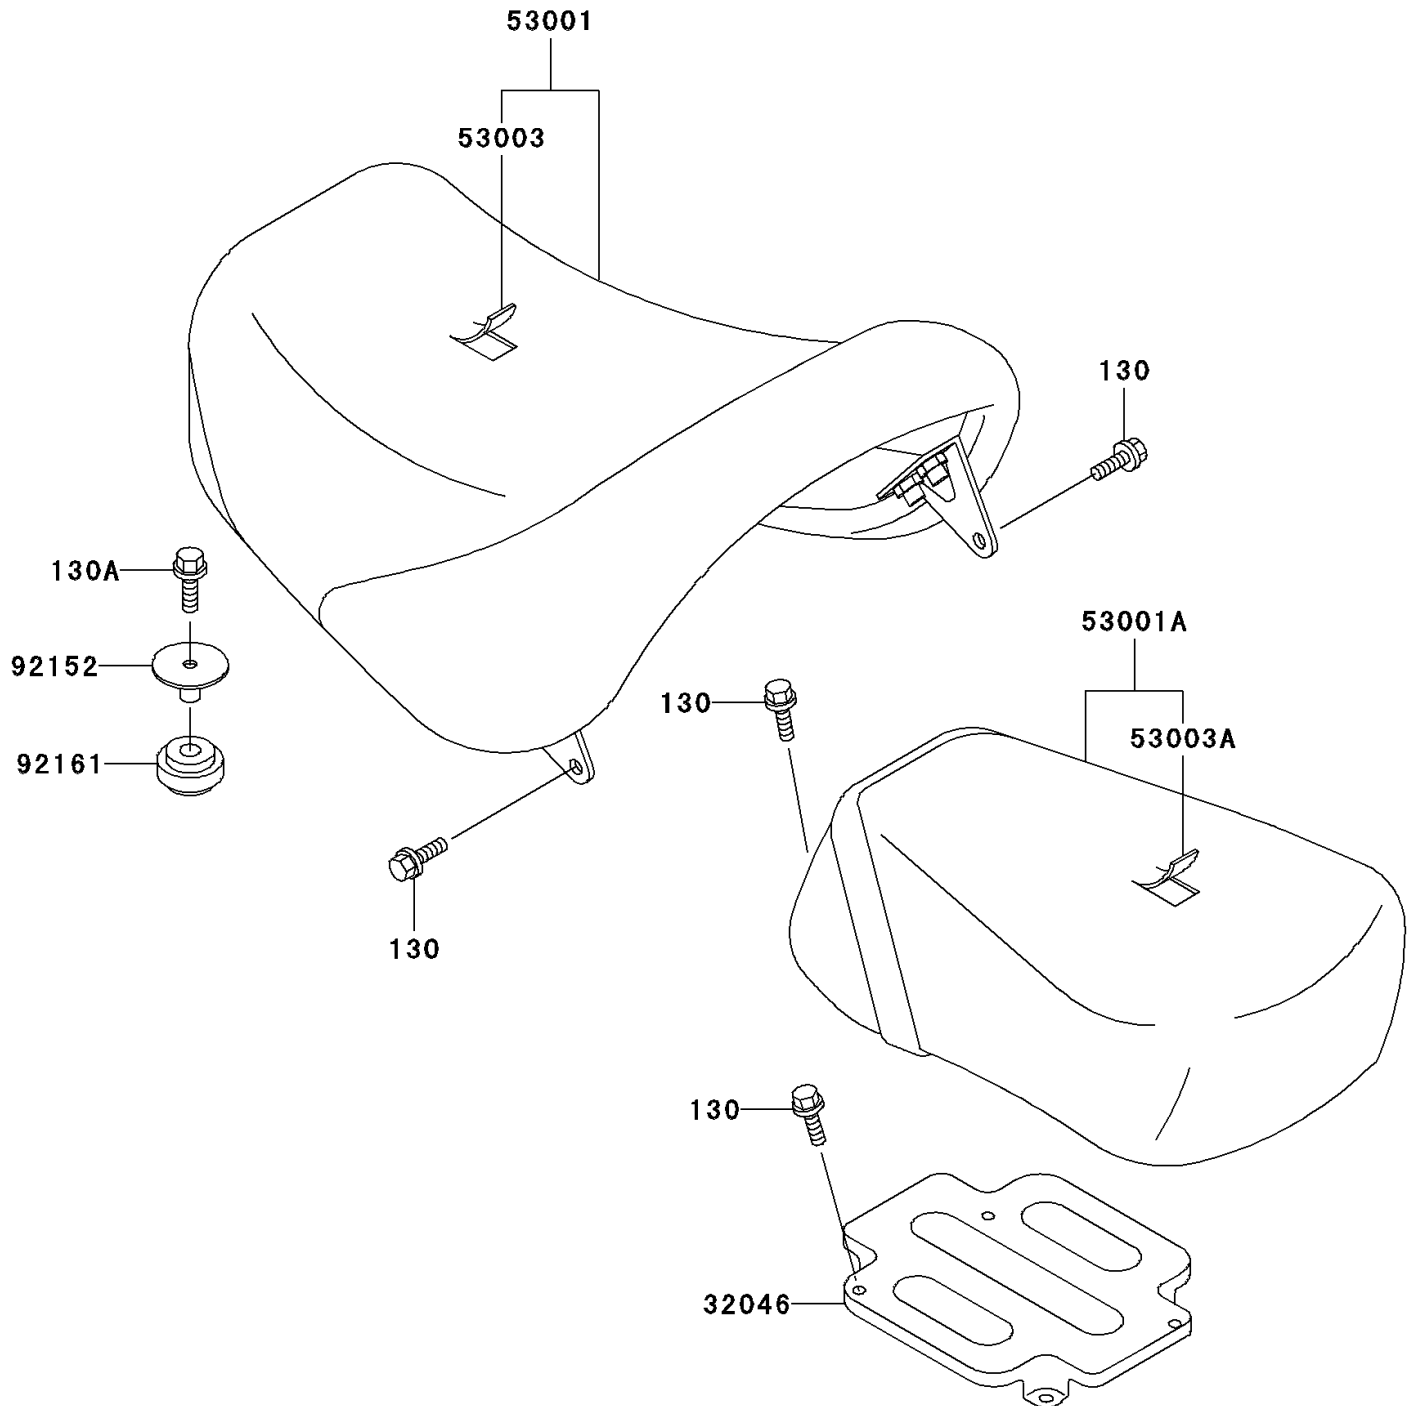

2001 Vulcan 1500 Classic Fi

PARTS DIAGRAM

Seat

F2510

2001 Vulcan 1500 Classic Fi

PARTS LIST

Seat

ITEM NAME

PART NUMBER

QUANTITY
