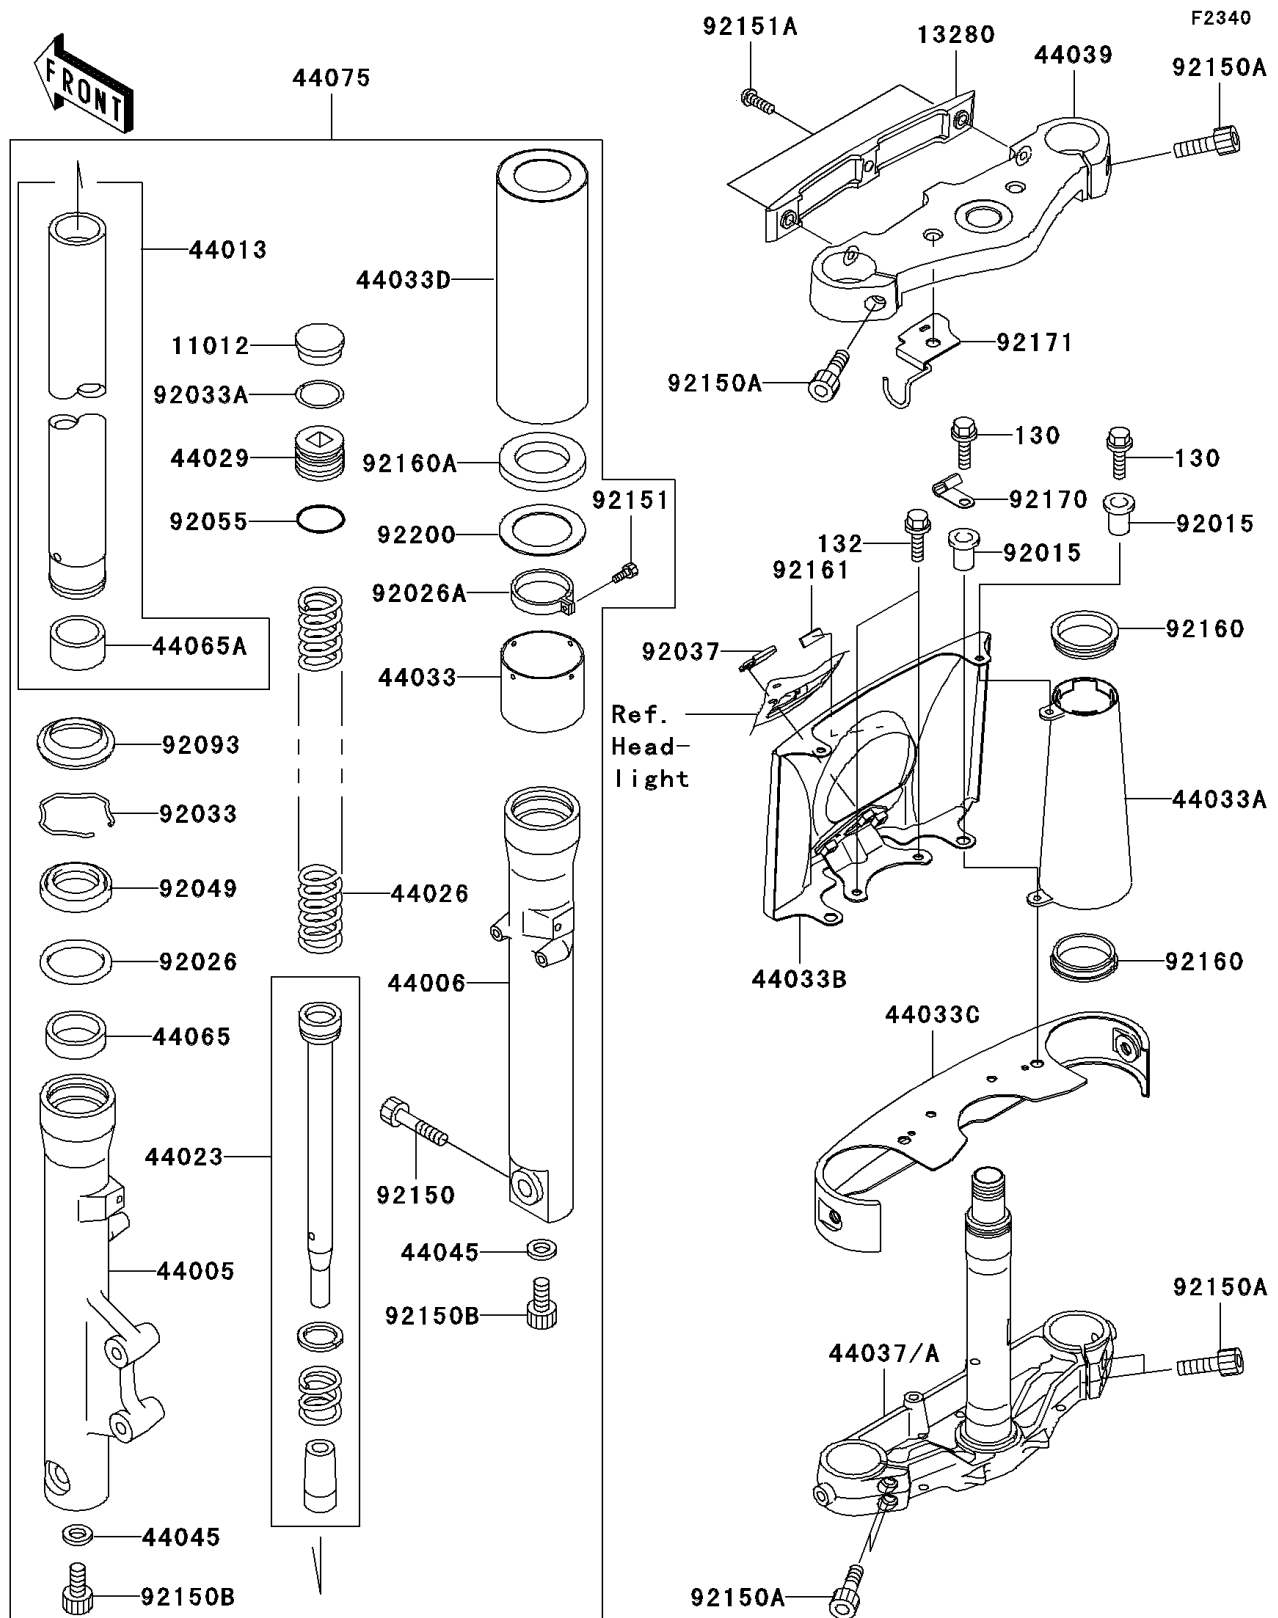

2001 Vulcan 1500 Classic Fi

PARTS DIAGRAM

Front Fork

2001 Vulcan 1500 Classic Fi

PARTS LIST

Front Fork

ITEM NAME

PART NUMBER

QUANTITY
