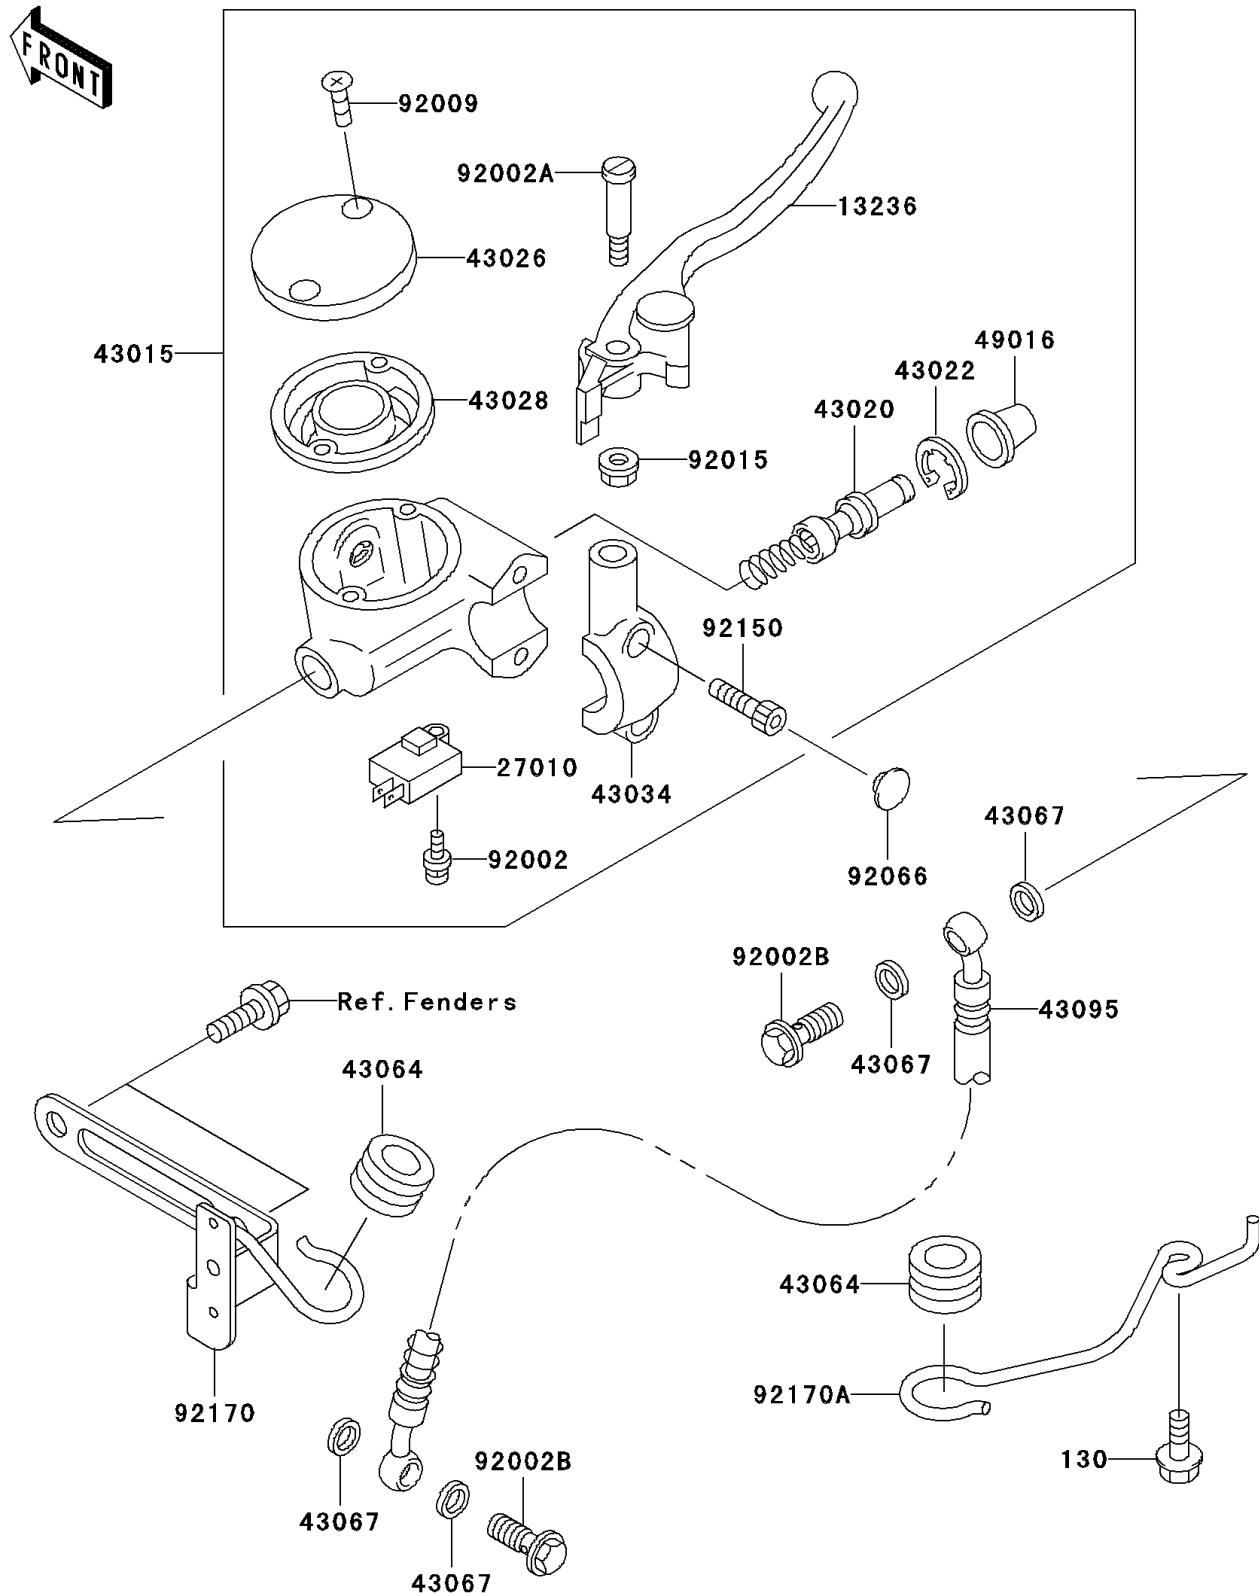

2001 Vulcan 1500 Classic Fi

PARTS DIAGRAM

Front Master Cylinder

F2291

2001 Vulcan 1500 Classic Fi

PARTS LIST

Front Master Cylinder

ITEM NAME

PART NUMBER

QUANTITY
