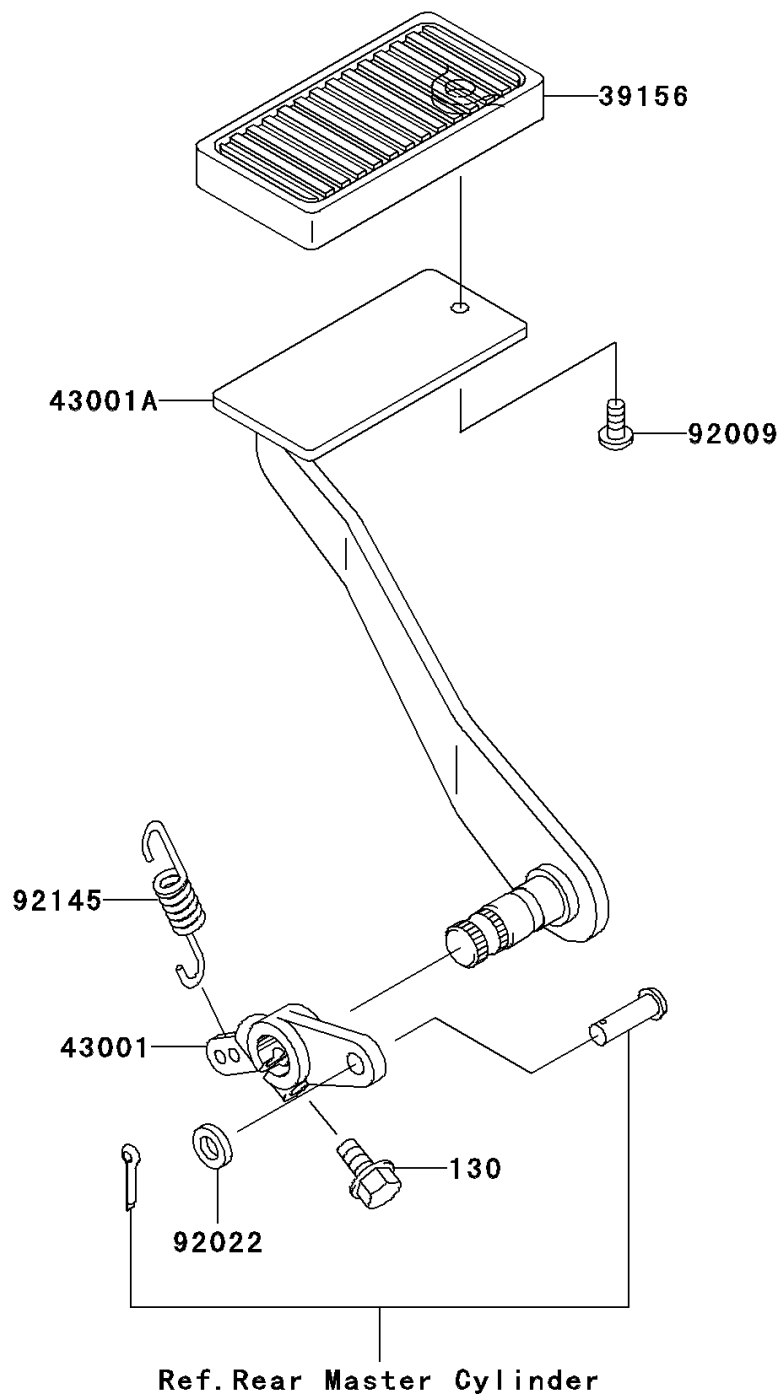

2001 Vulcan 1500 Classic Fi

PARTS DIAGRAM

Brake Pedal/Torque Link

F2260

2001 Vulcan 1500 Classic Fi

PARTS LIST

Brake Pedal/Torque Link

ITEM NAME

PART NUMBER

QUANTITY
