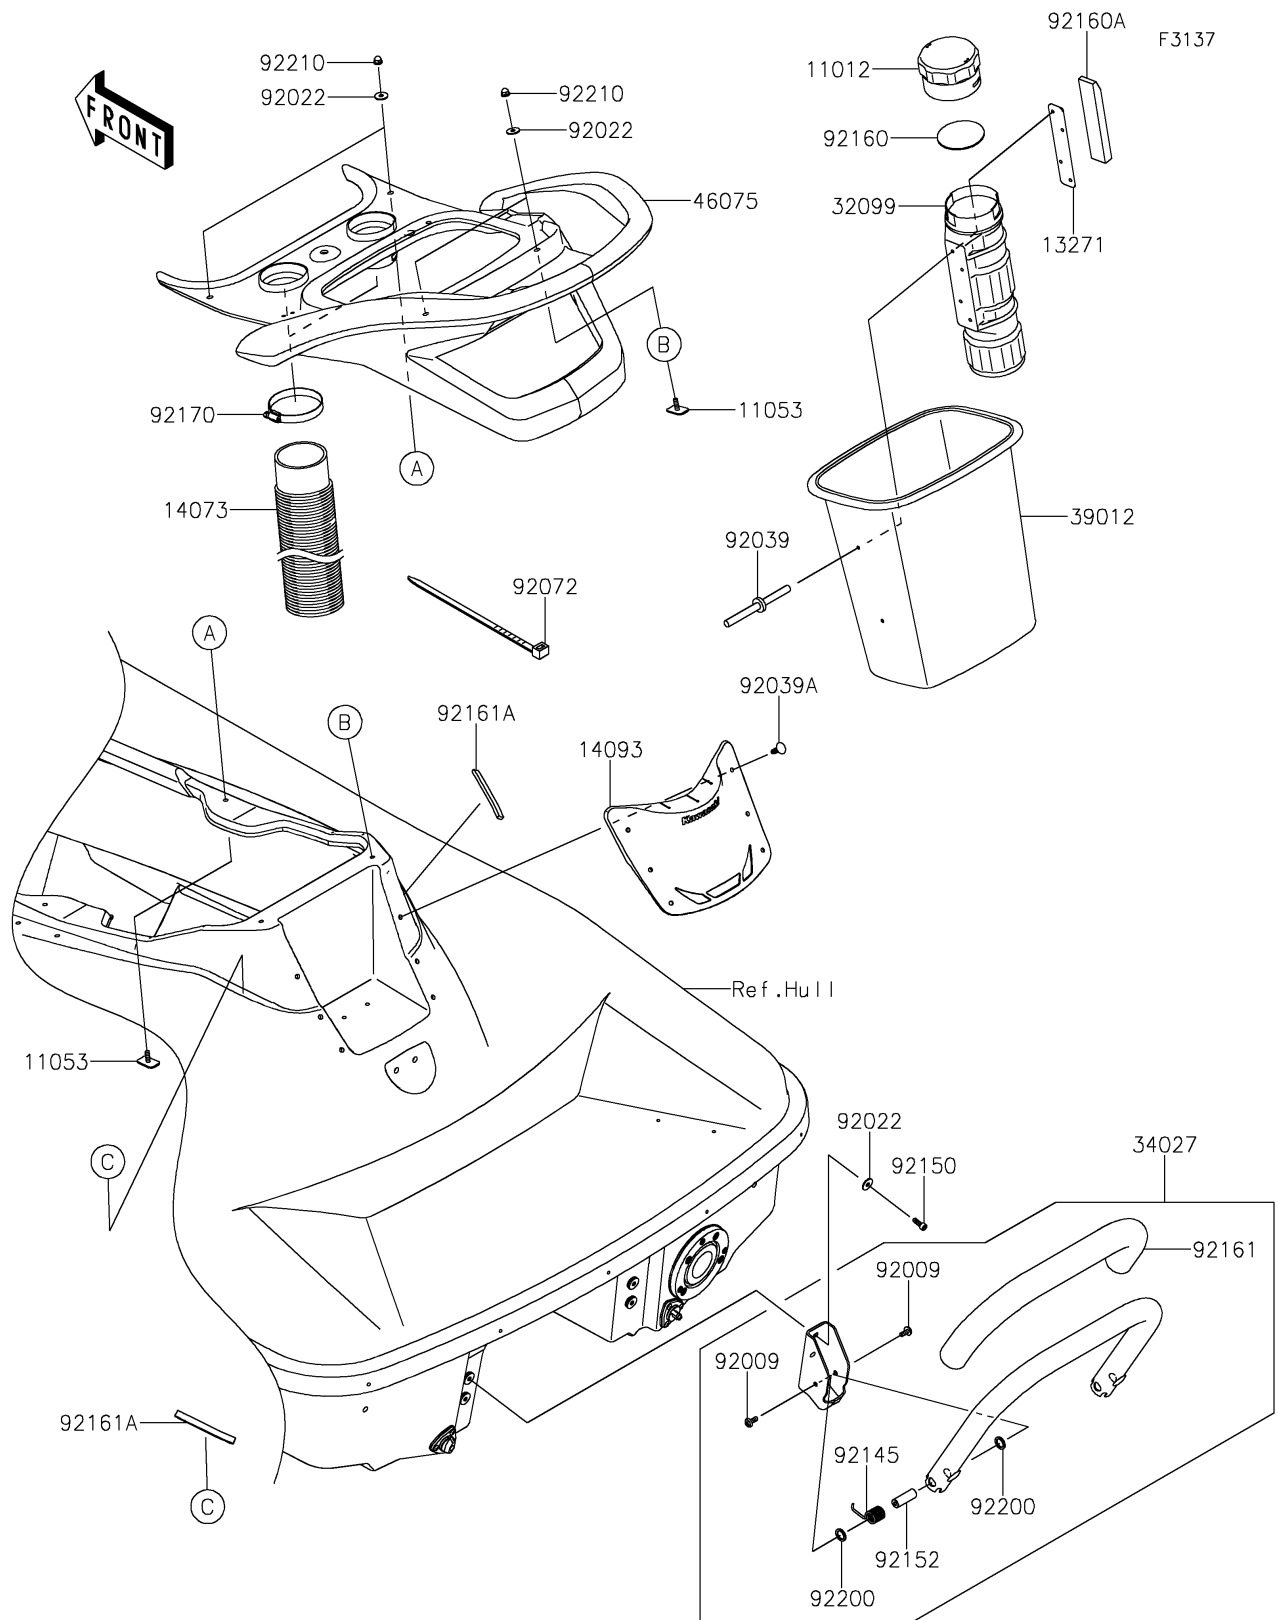

2023 JET SKI® STX® 160LX

PARTS DIAGRAM

Hull Rear Fittings

2023 JET SKI® STX® 160LX

PARTS LIST

Hull Rear Fittings

ITEM NAME	PART NUMBER	QUANTITY
CAP,FIRE EXTINGUISHER (Ref # 11012)	11012-3766	1
BRACKET (Ref # 11053)	11053-3776	4
PLATE,FIRE EXTINGUISHER (Ref # 13271)	13271-3775	1
DUCT (Ref # 14073)	14073-0868	2
COVER,RR,STORAGE (Ref # 14093)	14093-0904	1
CASE,FIRE EXTINGUISHER (Ref # 32099)	32099-3769	1
STEP-ASSY (Ref # 34027)	34027-0015	1
CASE-STORAGE,RR (Ref # 39012)	39012-0031	1
GRIP,RR (Ref # 46075)	46075-0640	1
SCREW,6X15 (Ref # 92009)	92009-3830	4
WASHER,6.5X20X1.5 (Ref # 92022)	92022-3710	8
RIVET (Ref # 92039)	92039-3783	2
RIVET (Ref # 92039A)	92039-3788	6
BAND,L=608.22 (Ref # 92072)	92072-3884	1
SPRING (Ref # 92145)	92145-0896	2
BOLT,SOCKET,6X18 (Ref # 92150)	92150-3775	4
COLLAR (Ref # 92152)	92152-1593	2
DAMPER (Ref # 92160)	92160-3814	1
DAMPER (Ref # 92160A)	92160-3821	1
DAMPER (Ref # 92161)	92161-1427	1
DAMPER (Ref # 92161A)	92161-2345	2
CLAMP (Ref # 92170)	92170-1679	2
WASHER,14.5X20X1.5 (Ref # 92200)	92200-3793	4
NUT,CAP,6MM (Ref # 92210)	92210-3785	4