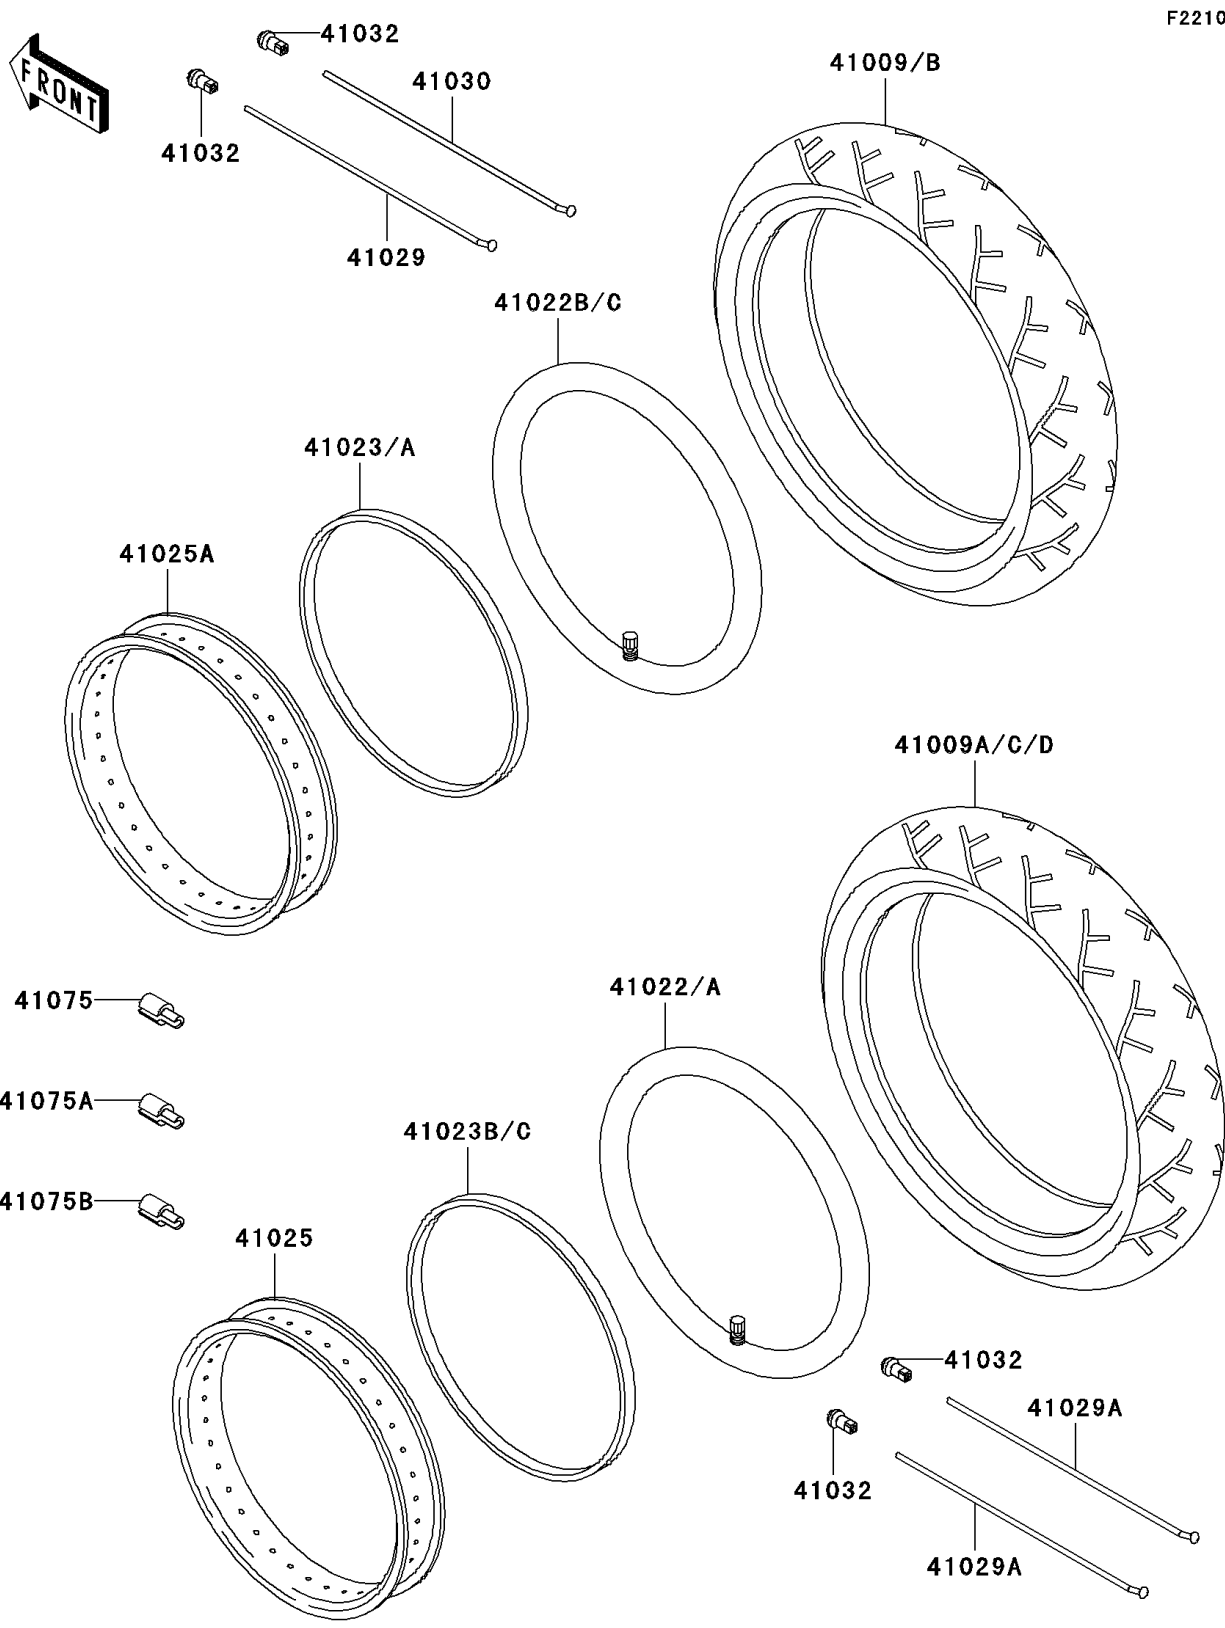

2001 Vulcan 1500 Classic Fi

PARTS DIAGRAM

Tires

2001 Vulcan 1500 Classic Fi

PARTS LIST

Tires

ITEM NAME

PART NUMBER

QUANTITY
