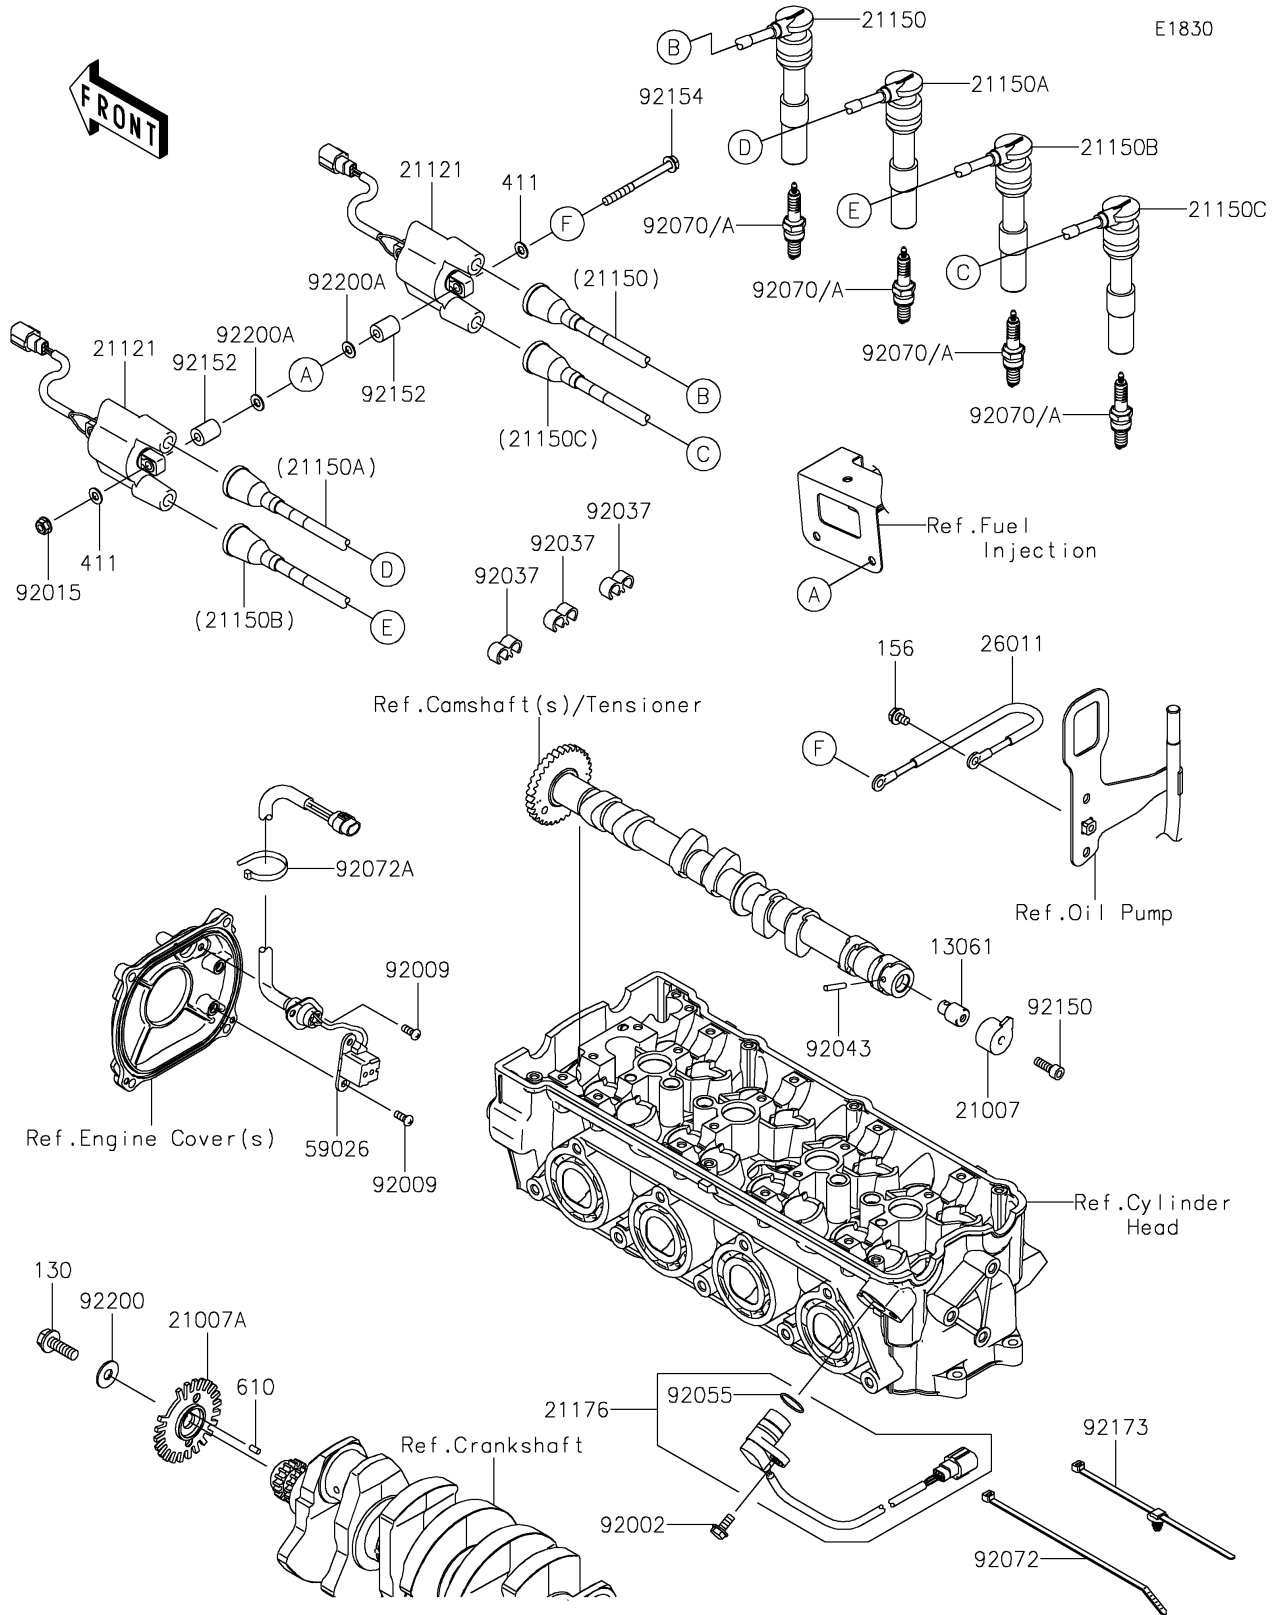

2023 JET SKI® STX® 160LX

PARTS DIAGRAM

Ignition System

2023 JET SKI® STX® 160LX

PARTS LIST

Ignition System

ITEM NAME	PART NUMBER	QUANTITY
BOSS,CAM SENSOR (Ref # 13061)	13061-1687	1
ROTOR,EX CAM (Ref # 21007)	21007-3742	1
ROTOR,PULSING (Ref # 21007A)	21007-3744	1
COIL-IGNITION (Ref # 21121)	21121-0744	2
CORD-ASSY,#1,L=340 (Ref # 21150)	21150-0006	1
CORD-ASSY,#2,L=450 (Ref # 21150A)	21150-0007	1
CORD-ASSY,#3,L=540 (Ref # 21150B)	21150-0008	1
CORD-ASSY,#4,L=600 (Ref # 21150C)	21150-0009	1
SENSOR,CAM ANGLE (Ref # 21176)	21176-1077	1
WIRE-LEAD (Ref # 26011)	26011-1905	1
COIL-PULSING (Ref # 59026)	59026-3702	1
BOLT,6X16 (Ref # 92002)	92002-3728	1
SCREW,5X12 (Ref # 92009)	92009-1296	4
NUT,LOCK,6MM (Ref # 92015)	92015-3766	2
CLAMP,CORD (Ref # 92037)	92037-1603	3
PIN (Ref # 92043)	92043-1575	1
RING-O (Ref # 92055)	92055-1639	1
PLUG-SPARK,CR9EKB(NGK) (Ref # 92070)	92070-0050	4
PLUG-SPARK,CR8EKB(NGK) (Ref # 92070A)	92070-0708	4
BAND,L=188.85 (Ref # 92072)	92072-0105	1
BAND,L=152 (Ref # 92072A)	92072-3874	1
BOLT,6X18 (Ref # 92150)	92150-1645	1
COLLAR (Ref # 92152)	92152-3738	4
BOLT,6X70 (Ref # 92154)	92154-4158	2
CLAMP (Ref # 92173)	92173-0742	1
WASHER,8.0X22.0X1.5 (Ref # 92200)	92200-0174	1
WASHER,6.5X14X1 (Ref # 92200A)	92200-1388	4
BOLT-FLANGED,8X25 (Ref # 130)	130CD0825	1
BOLT-WP,6X10 (Ref # 156)	156R0610	1

2023 JET SKI® STX® 160LX

PARTS LIST

Ignition System

ITEM NAME	PART NUMBER	QUANTITY
WASHER-PLAIN,6MM (Ref # 411)	411S0600	2
ROLLER,4X8 (Ref # 610)	610A0408	1