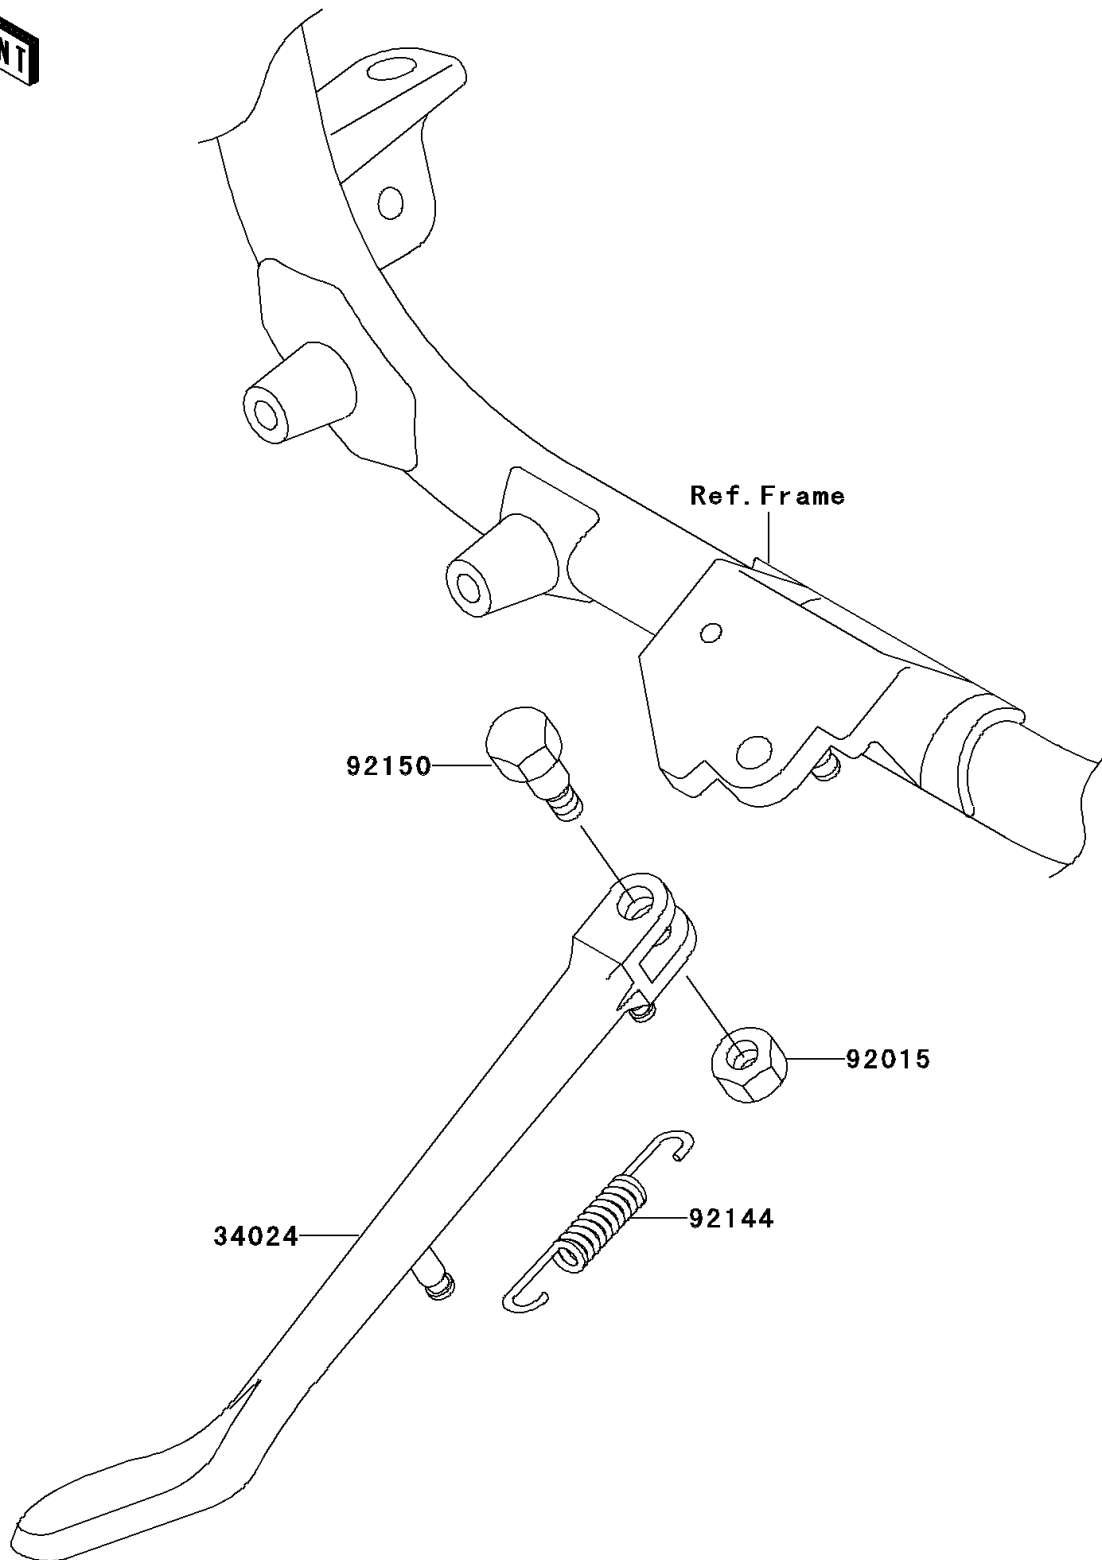

2001 Vulcan 1500 Classic Fi

PARTS DIAGRAM

Stand(s)

F2190

2001 Vulcan 1500 Classic Fi

PARTS LIST

Stand(s)

ITEM NAME

PART NUMBER

QUANTITY
