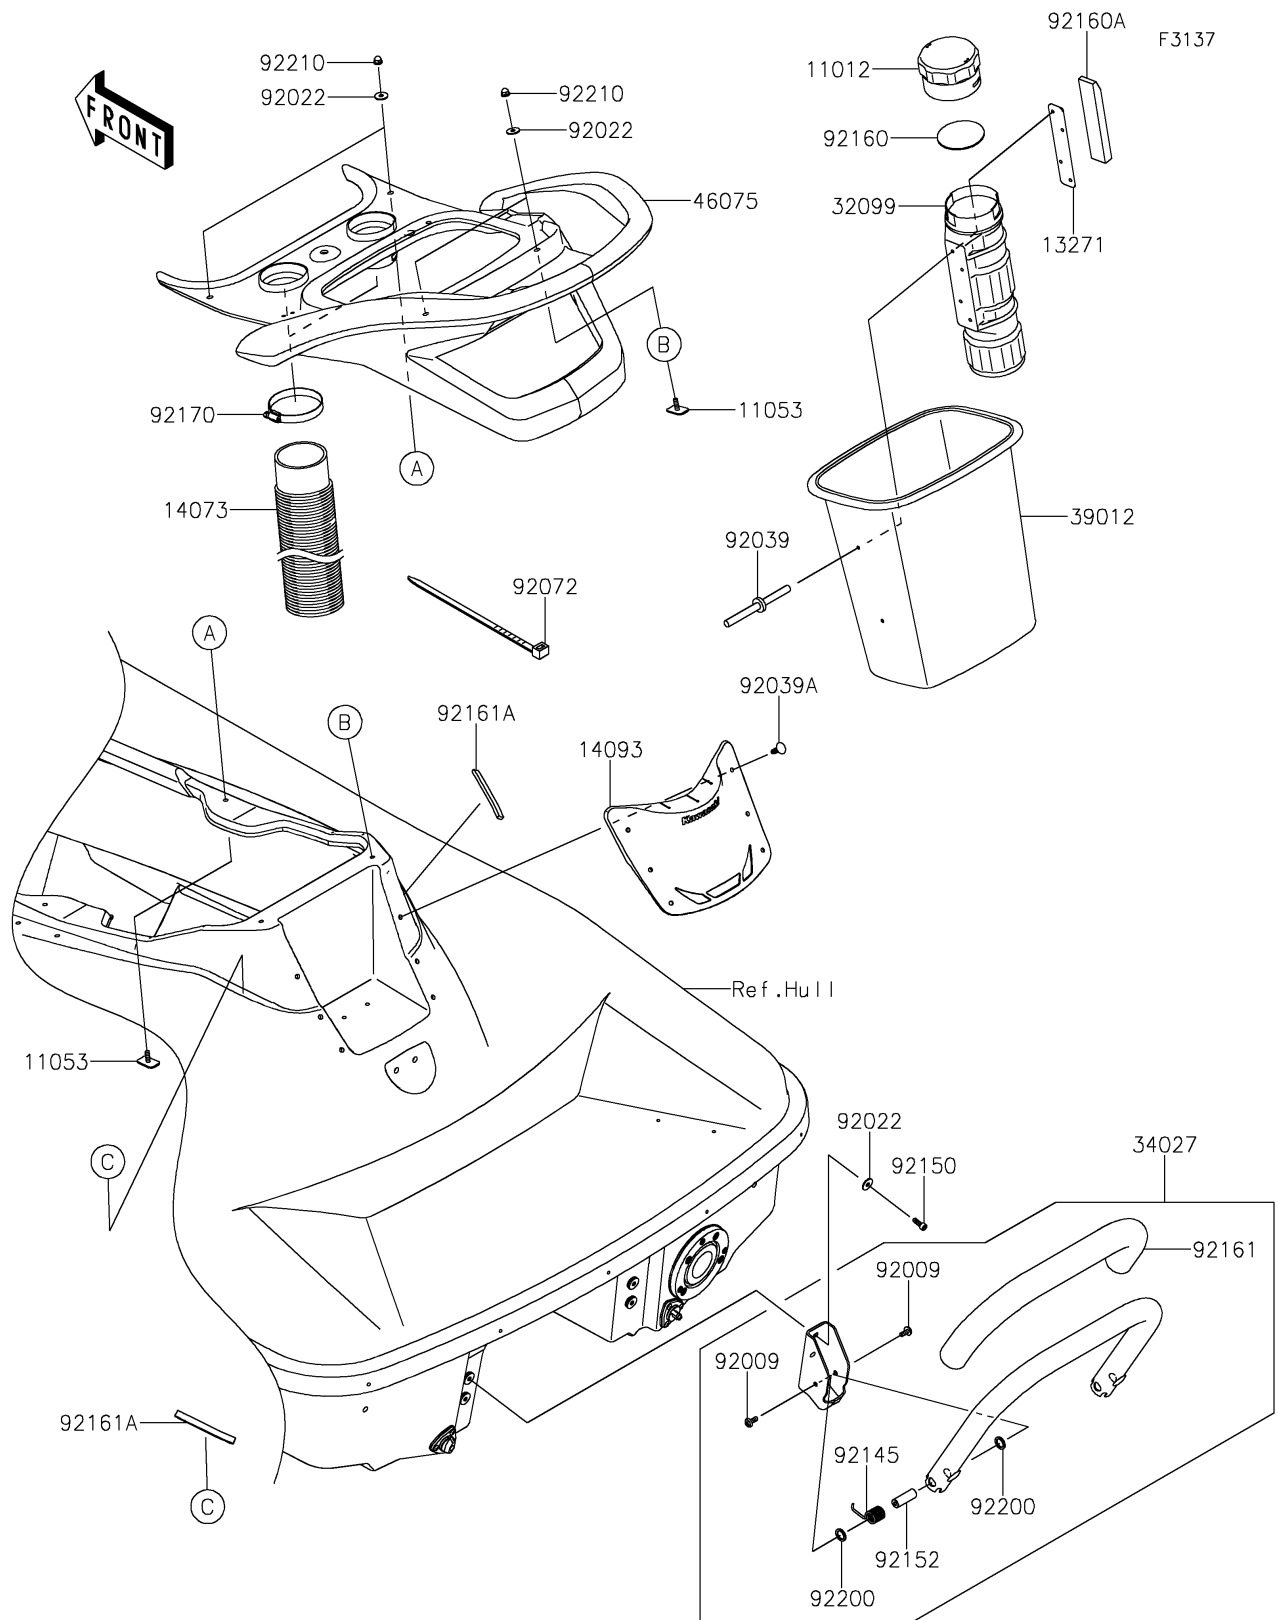

2023 JET SKI® STX® 160X

PARTS DIAGRAM

Hull Rear Fittings

2023 JET SKI® STX® 160X

PARTS LIST

Hull Rear Fittings

ITEM NAME	PART NUMBER	QUANTITY
CAP,FIRE EXTINGUISHER (Ref # 11012)	11012-3766	1
BRACKET (Ref # 11053)	11053-3776	4
PLATE,FIRE EXTINGUISHER (Ref # 13271)	13271-3775	1
DUCT (Ref # 14073)	14073-0868	2
COVER,RR,STORAGE (Ref # 14093)	14093-0904	1
CASE,FIRE EXTINGUISHER (Ref # 32099)	32099-3769	1
STEP-ASSY (Ref # 34027)	34027-0015	1
CASE-STORAGE,RR (Ref # 39012)	39012-0031	1
GRIP,RR (Ref # 46075)	46075-0640	1
SCREW,6X15 (Ref # 92009)	92009-3830	4
WASHER,6.5X20X1.5 (Ref # 92022)	92022-3710	8
RIVET (Ref # 92039)	92039-3783	2
RIVET (Ref # 92039A)	92039-3788	6
BAND,L=608.22 (Ref # 92072)	92072-3884	1
SPRING (Ref # 92145)	92145-0896	2
BOLT,SOCKET,6X18 (Ref # 92150)	92150-3775	4
COLLAR (Ref # 92152)	92152-1593	2
DAMPER (Ref # 92160)	92160-3814	1
DAMPER (Ref # 92160A)	92160-3821	1
DAMPER (Ref # 92161)	92161-1427	1
DAMPER (Ref # 92161A)	92161-2345	2
CLAMP (Ref # 92170)	92170-1679	2
WASHER,14.5X20X1.5 (Ref # 92200)	92200-3793	4
NUT,CAP,6MM (Ref # 92210)	92210-3785	4