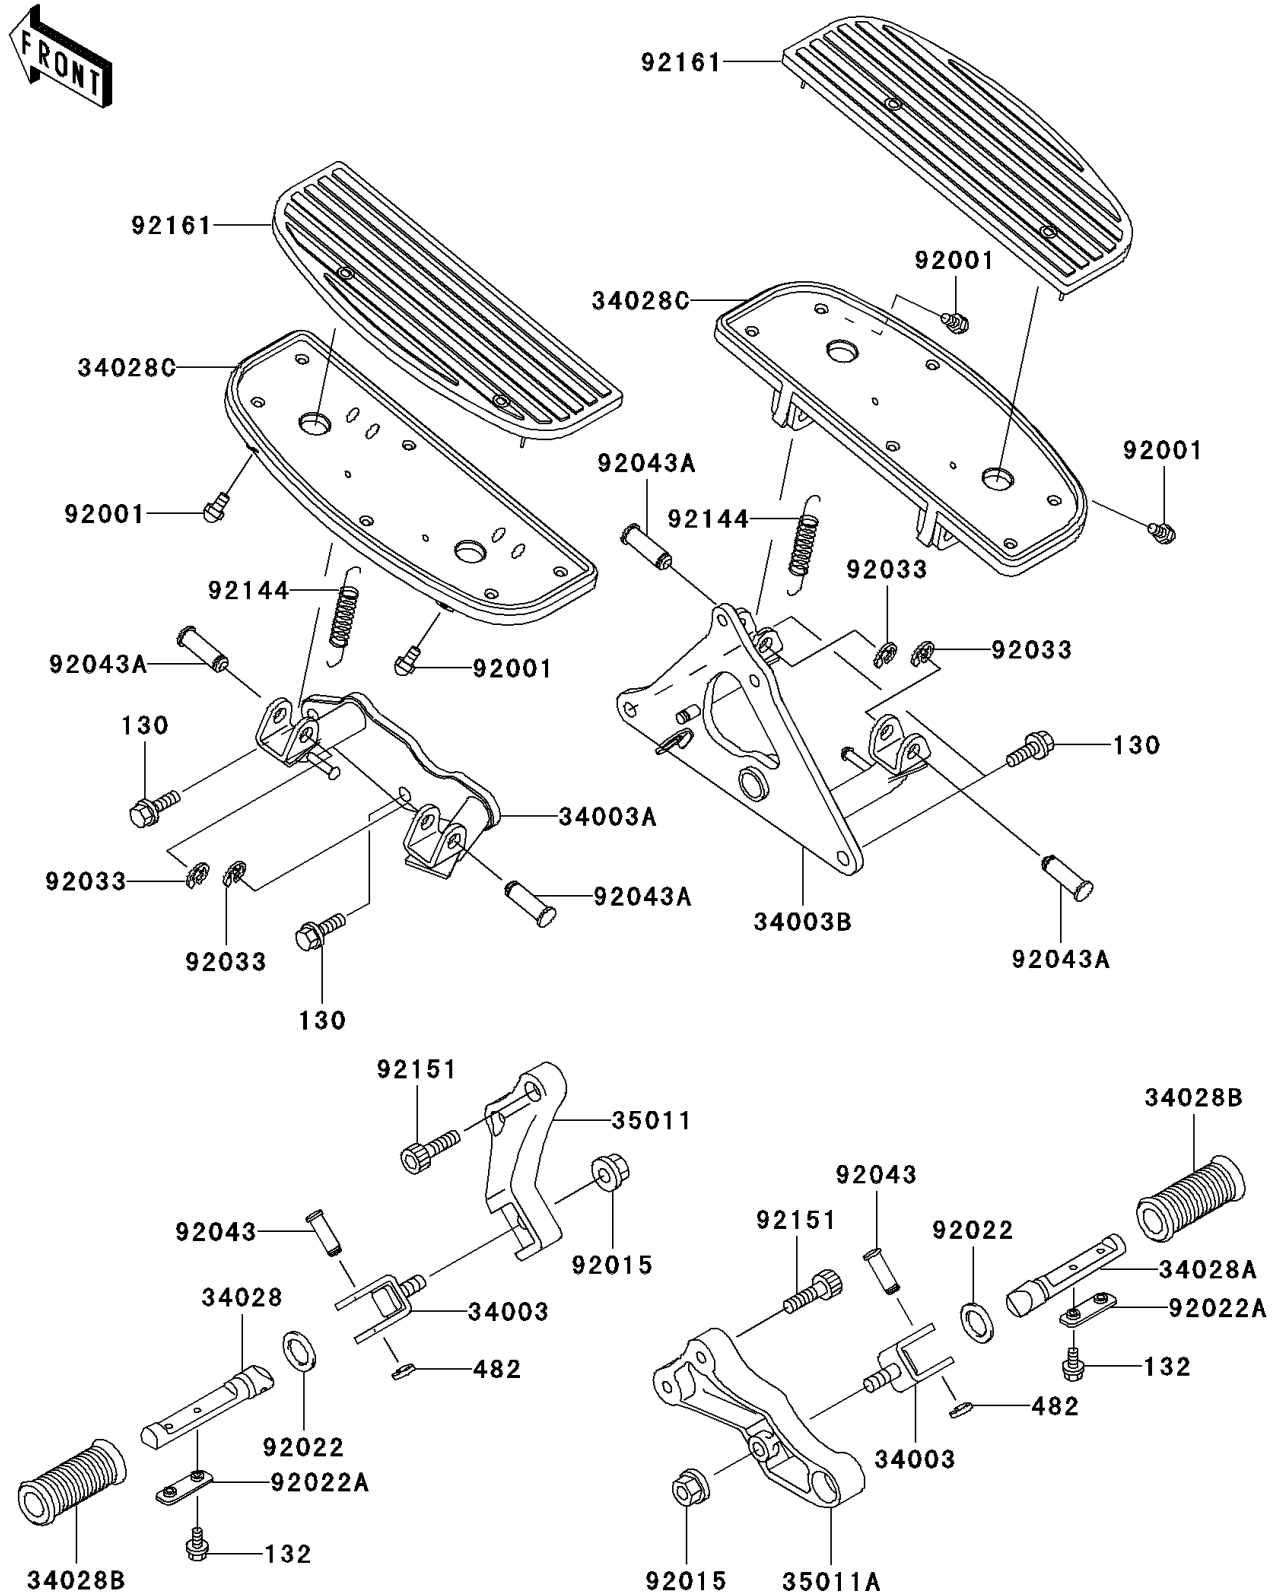

2001 Vulcan 1500 Classic Fi

PARTS DIAGRAM

Footrests

F2160

2001 Vulcan 1500 Classic Fi

PARTS LIST

Footrests

ITEM NAME

PART NUMBER

QUANTITY
