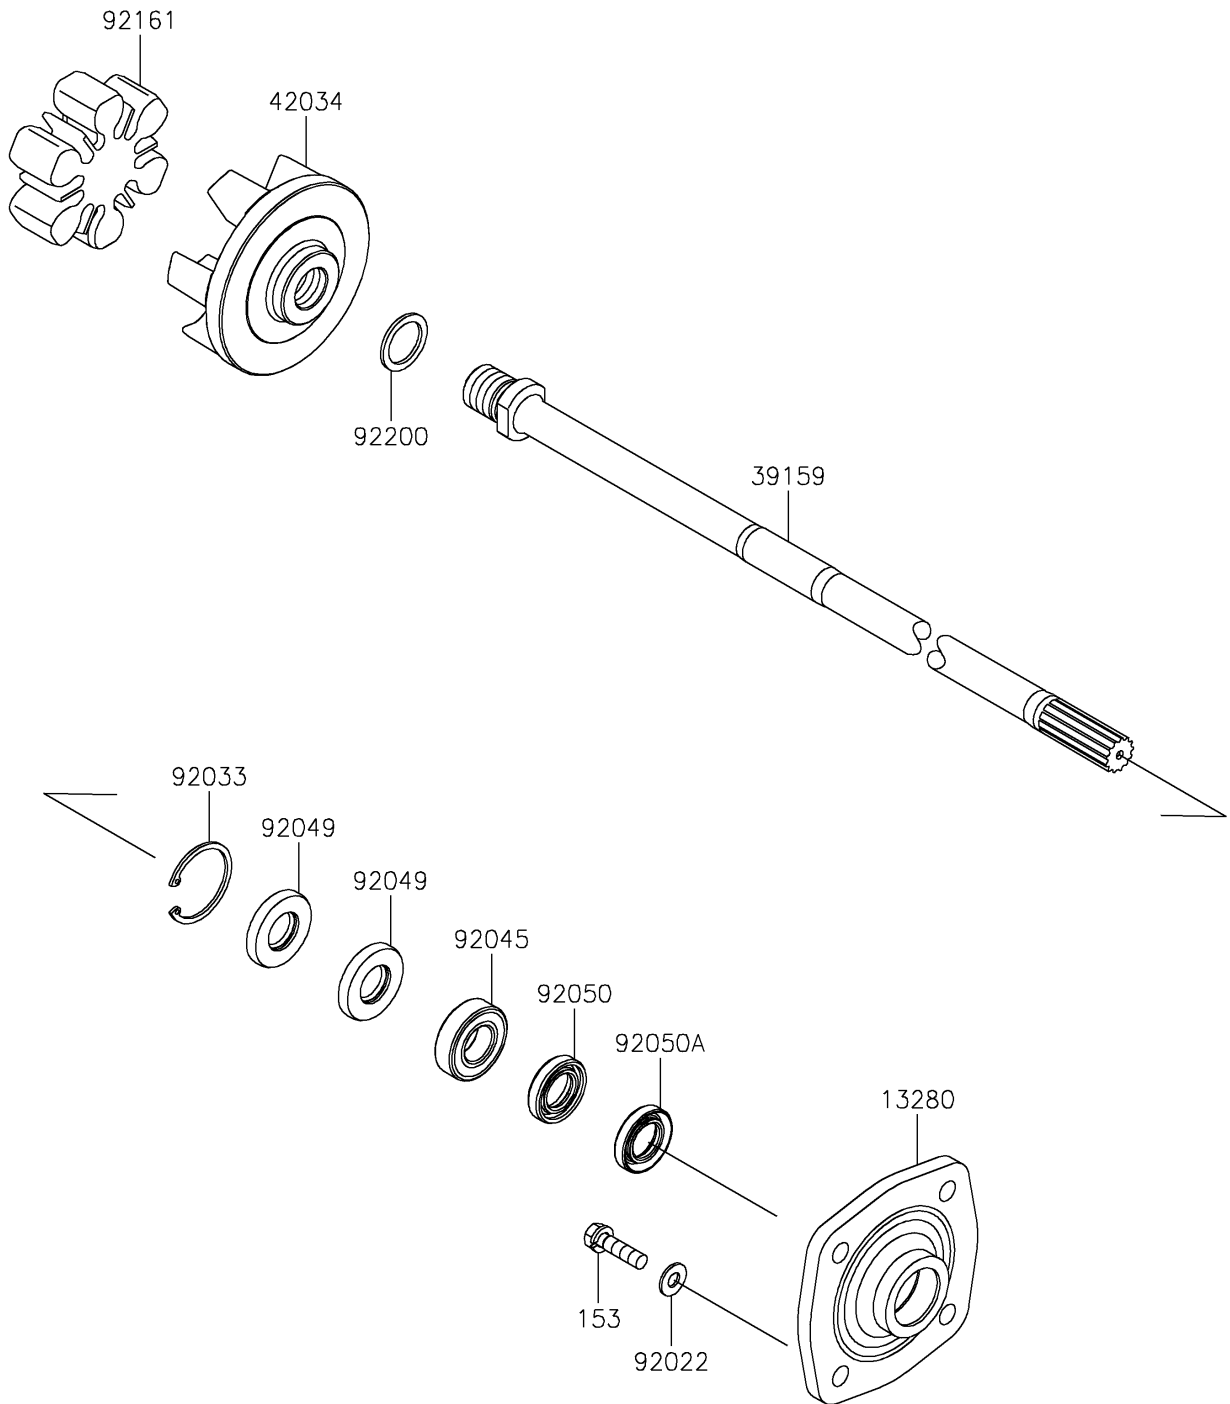

2022 JET SKI® STX® 160X

PARTS DIAGRAM

Drive Shaft

E3134

2022 JET SKI® STX® 160X

PARTS LIST

Drive Shaft

ITEM NAME

PART NUMBER

QUANTITY
