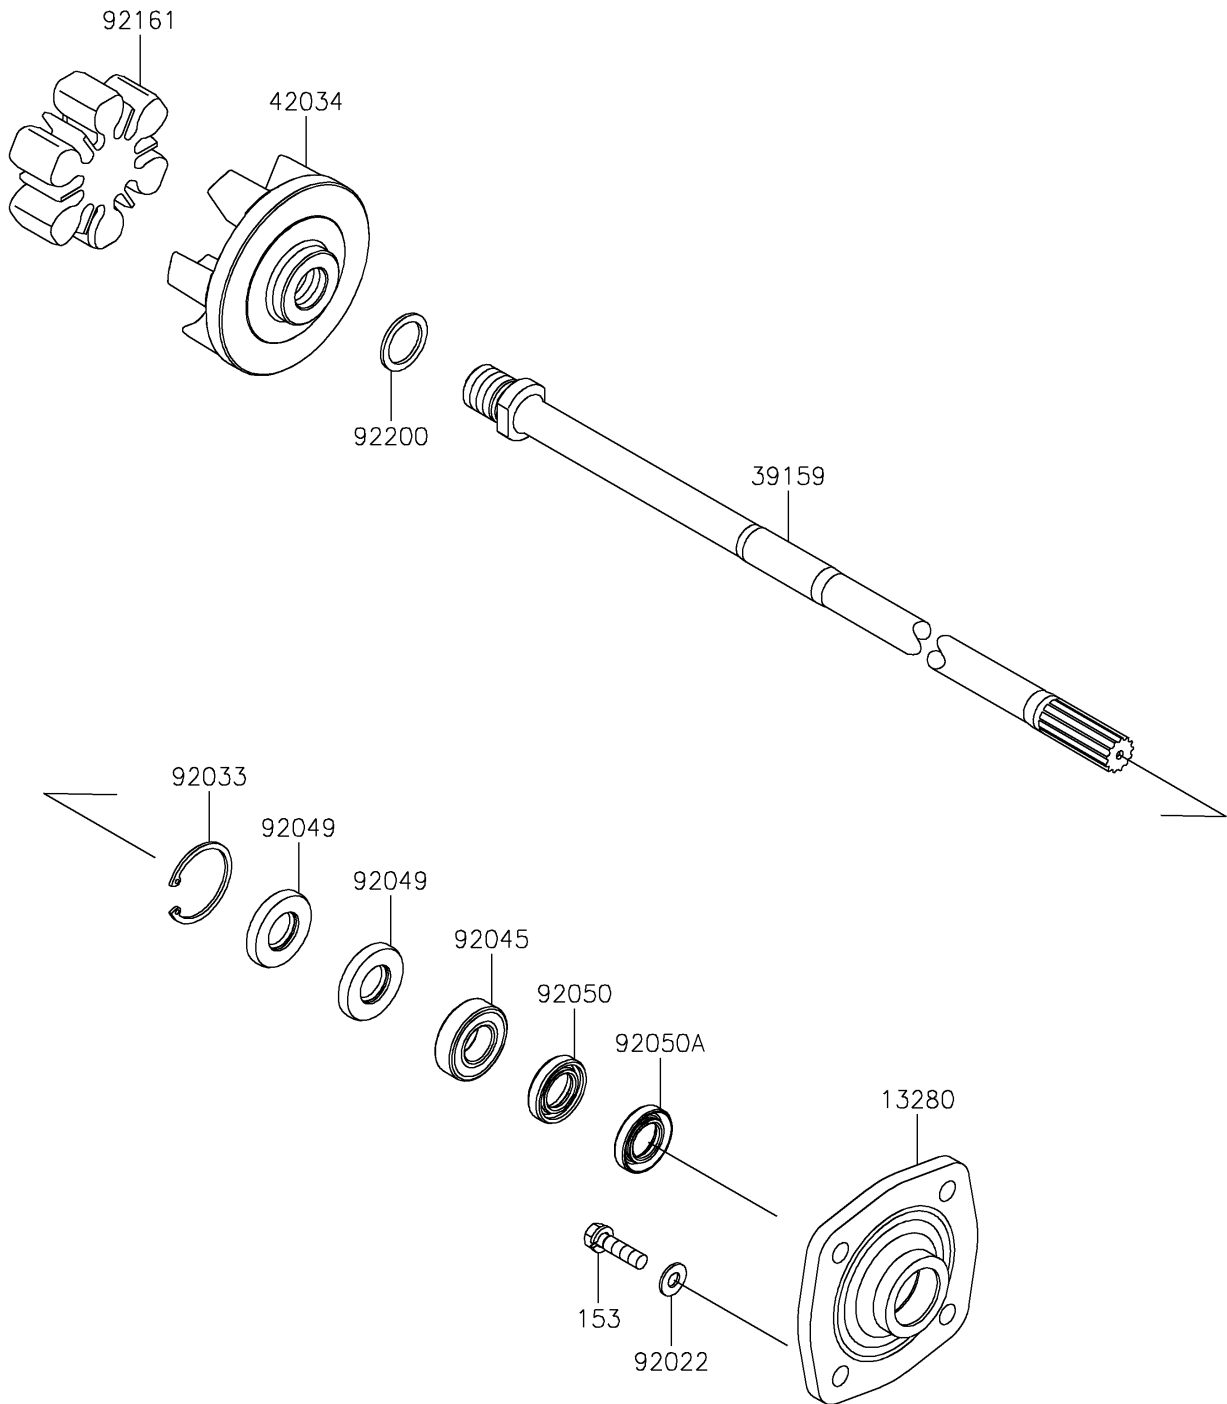

2022 JET SKI® STX® 160X

PARTS DIAGRAM

Drive Shaft

E3134

2022 JET SKI® STX® 160X

PARTS LIST

Drive Shaft

ITEM NAME

PART NUMBER

QUANTITY
