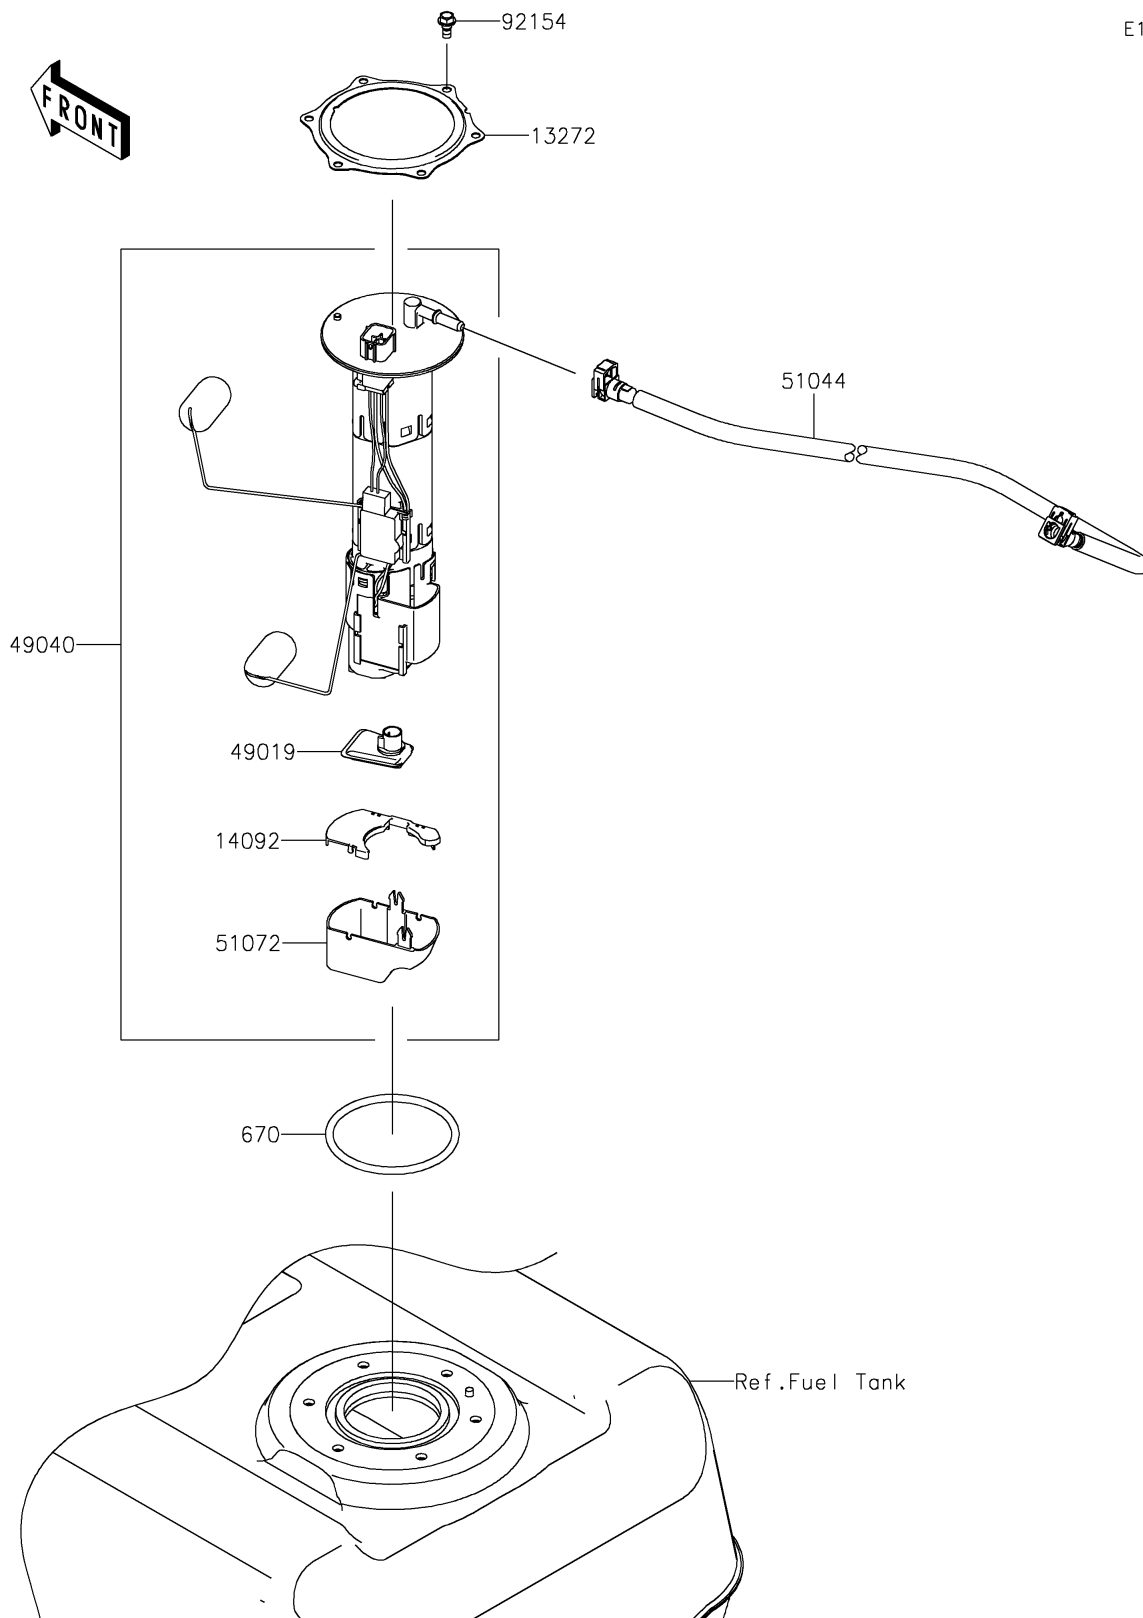

2022 JET SKI® STX® 160X

PARTS DIAGRAM

Fuel Pump

E1520

2022 JET SKI® STX® 160X

PARTS LIST

Fuel Pump

ITEM NAME

PART NUMBER

QUANTITY
