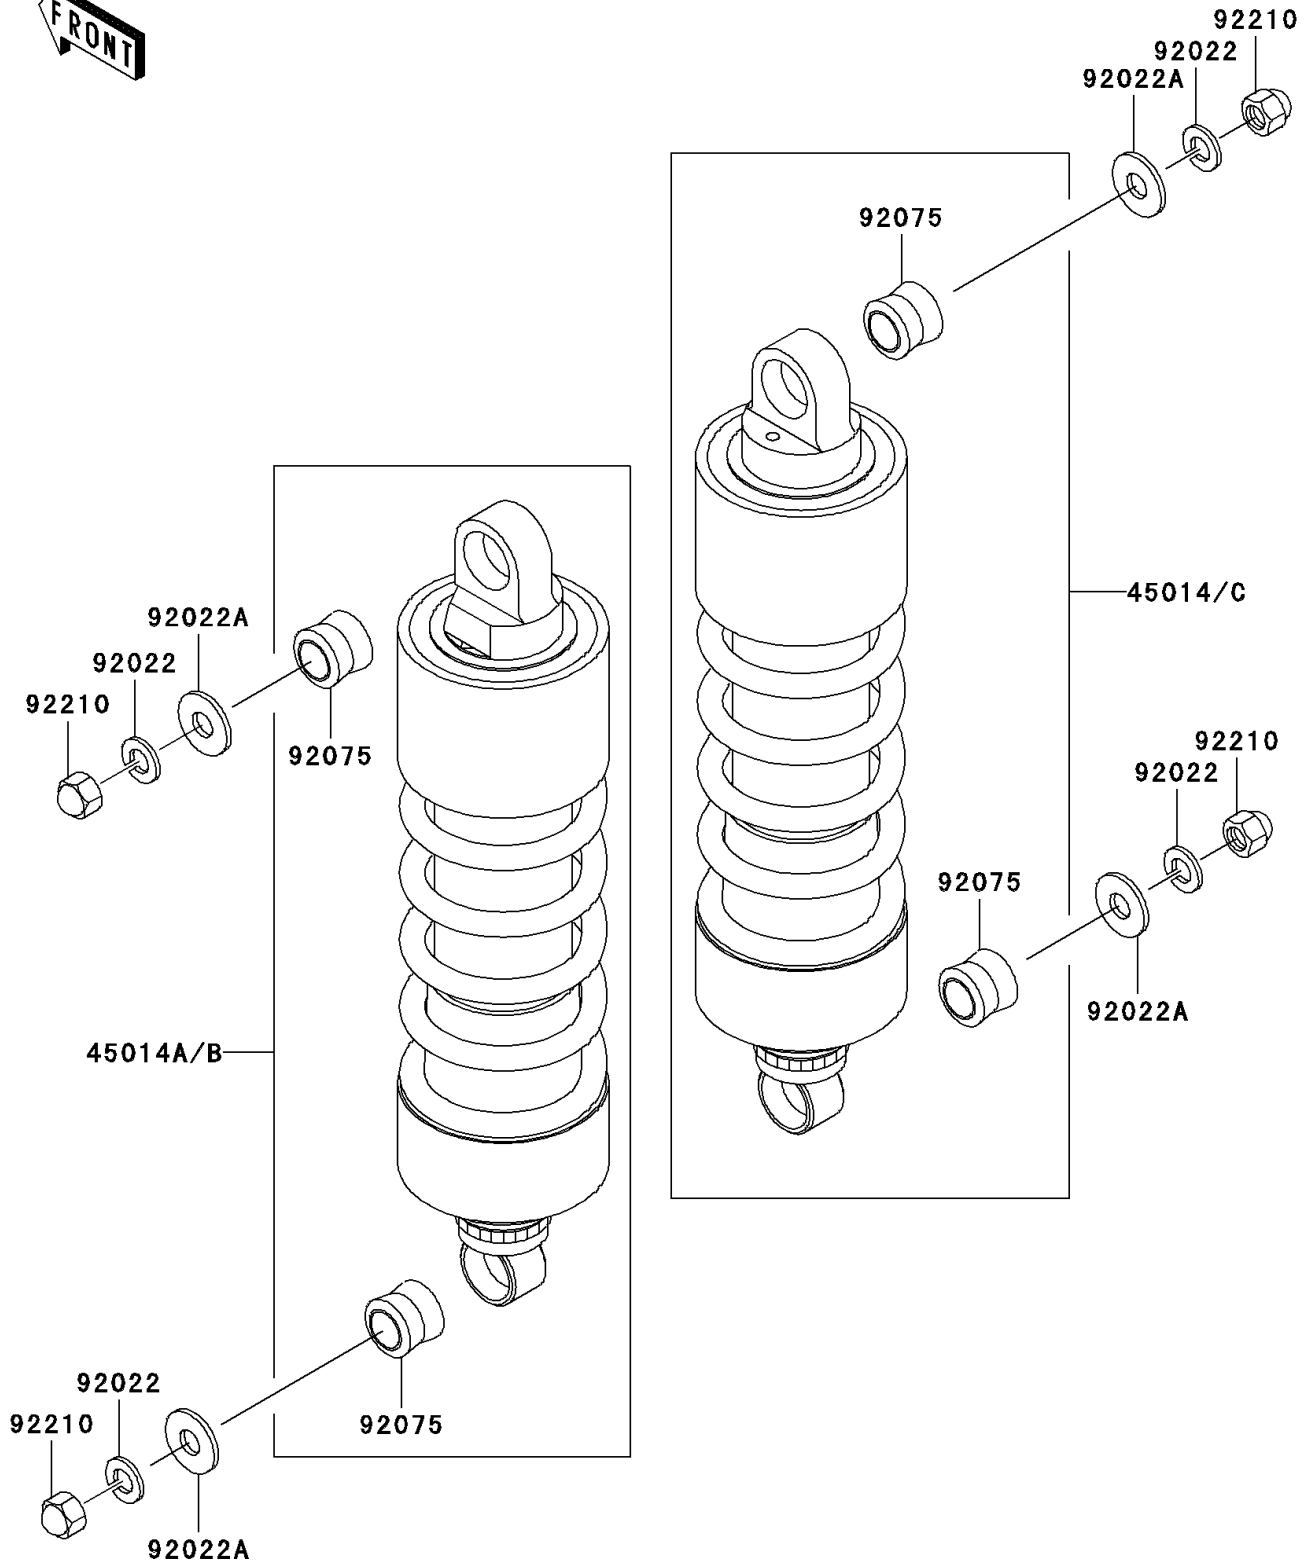

2001 Vulcan 1500 Classic Fi

PARTS DIAGRAM

Suspension/Shock Absorber

F2151

2001 Vulcan 1500 Classic Fi

PARTS LIST

Suspension/Shock Absorber

ITEM NAME	PART NUMBER	QUANTITY
-----------	-------------	----------
