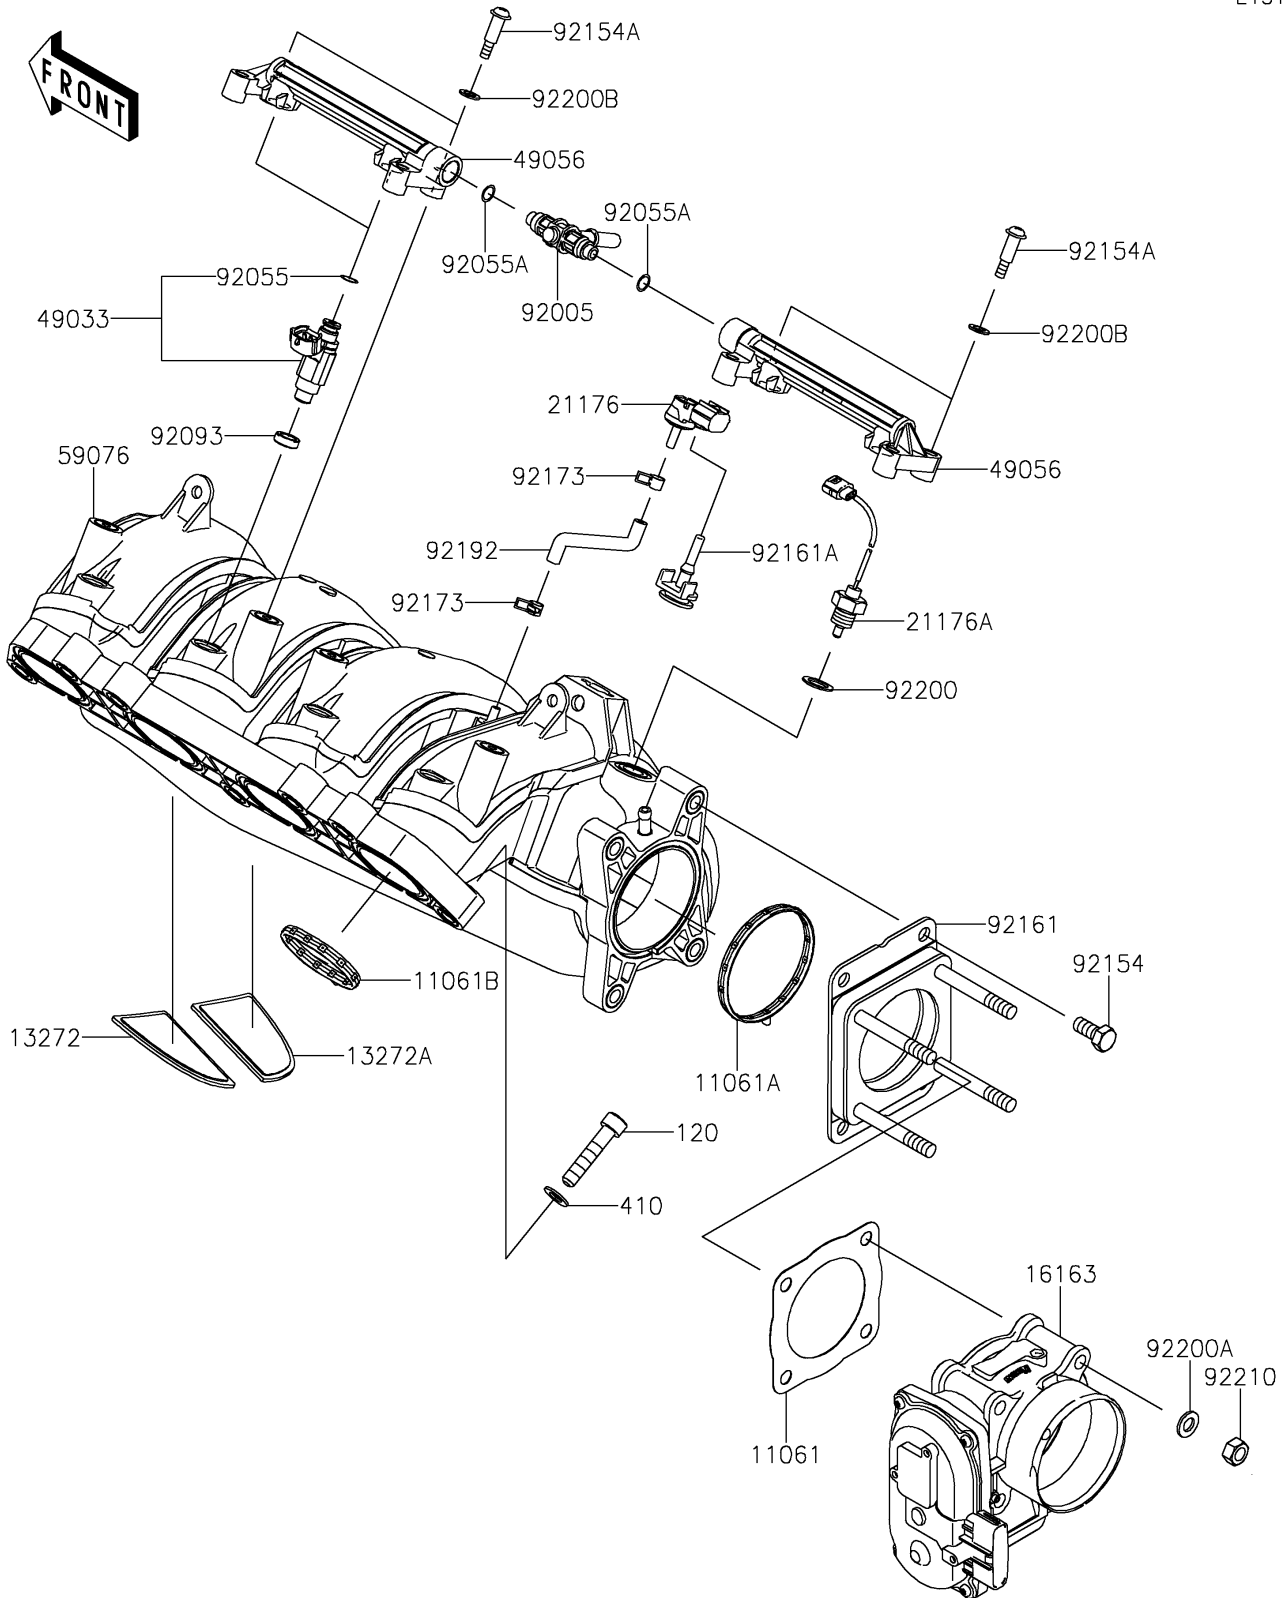

2023 JET SKI® STX® 160X

PARTS DIAGRAM

Throttle

E1510

2023 JET SKI® STX® 160X

PARTS LIST

Throttle

ITEM NAME	PART NUMBER	QUANTITY
GASKET,THROTTLE (Ref # 11061)	11061-0824	1
GASKET,MANIFOLD (Ref # 11061A)	11061-3766	1
GASKET,THROTTLE (Ref # 11061B)	11061-3767	4
PLATE (Ref # 13272)	13272-2956	1
PLATE (Ref # 13272A)	13272-2957	1
THROTTLE-ASSY (Ref # 16163)	16163-1145	1
SENSOR,PRESSURE (Ref # 21176)	21176-0906	1
SENSOR,AIR TEMPERATURE (Ref # 21176A)	21176-3767	1
NOZZLE-INJECTION (Ref # 49033)	49033-3707	4
PIPE-INJECTION,FUEL (Ref # 49056)	49056-3705	2
MANIFOLD-INTAKE (Ref # 59076)	59076-0006	1
FITTING,FUEL PIPE (Ref # 92005)	92005-3766	1
RING-O,INJECTION NOZZLE (Ref # 92055)	92055-1622	4
RING-O (Ref # 92055A)	92055-3782	2
SEAL (Ref # 92093)	92093-0127	4
BOLT (Ref # 92154)	92154-1389	4
BOLT (Ref # 92154A)	92154-3713	4
DAMPER (Ref # 92161)	92161-1635	1
DAMPER (Ref # 92161A)	92161-3796	1
CLAMP (Ref # 92173)	92173-3702	2
TUBE (Ref # 92192)	92192-1361	1
WASHER,12X18X1 (Ref # 92200)	92200-0712	1
WASHER (Ref # 92200A)	92200-3806	4
WASHER (Ref # 92200B)	92200-3807	4
NUT (Ref # 92210)	92210-0897	4
BOLT-SOCKET,8X40 (Ref # 120)	120CC0840	7
WASHER-PLAIN-SMALL,8MM (Ref # 410)	410S0800	7