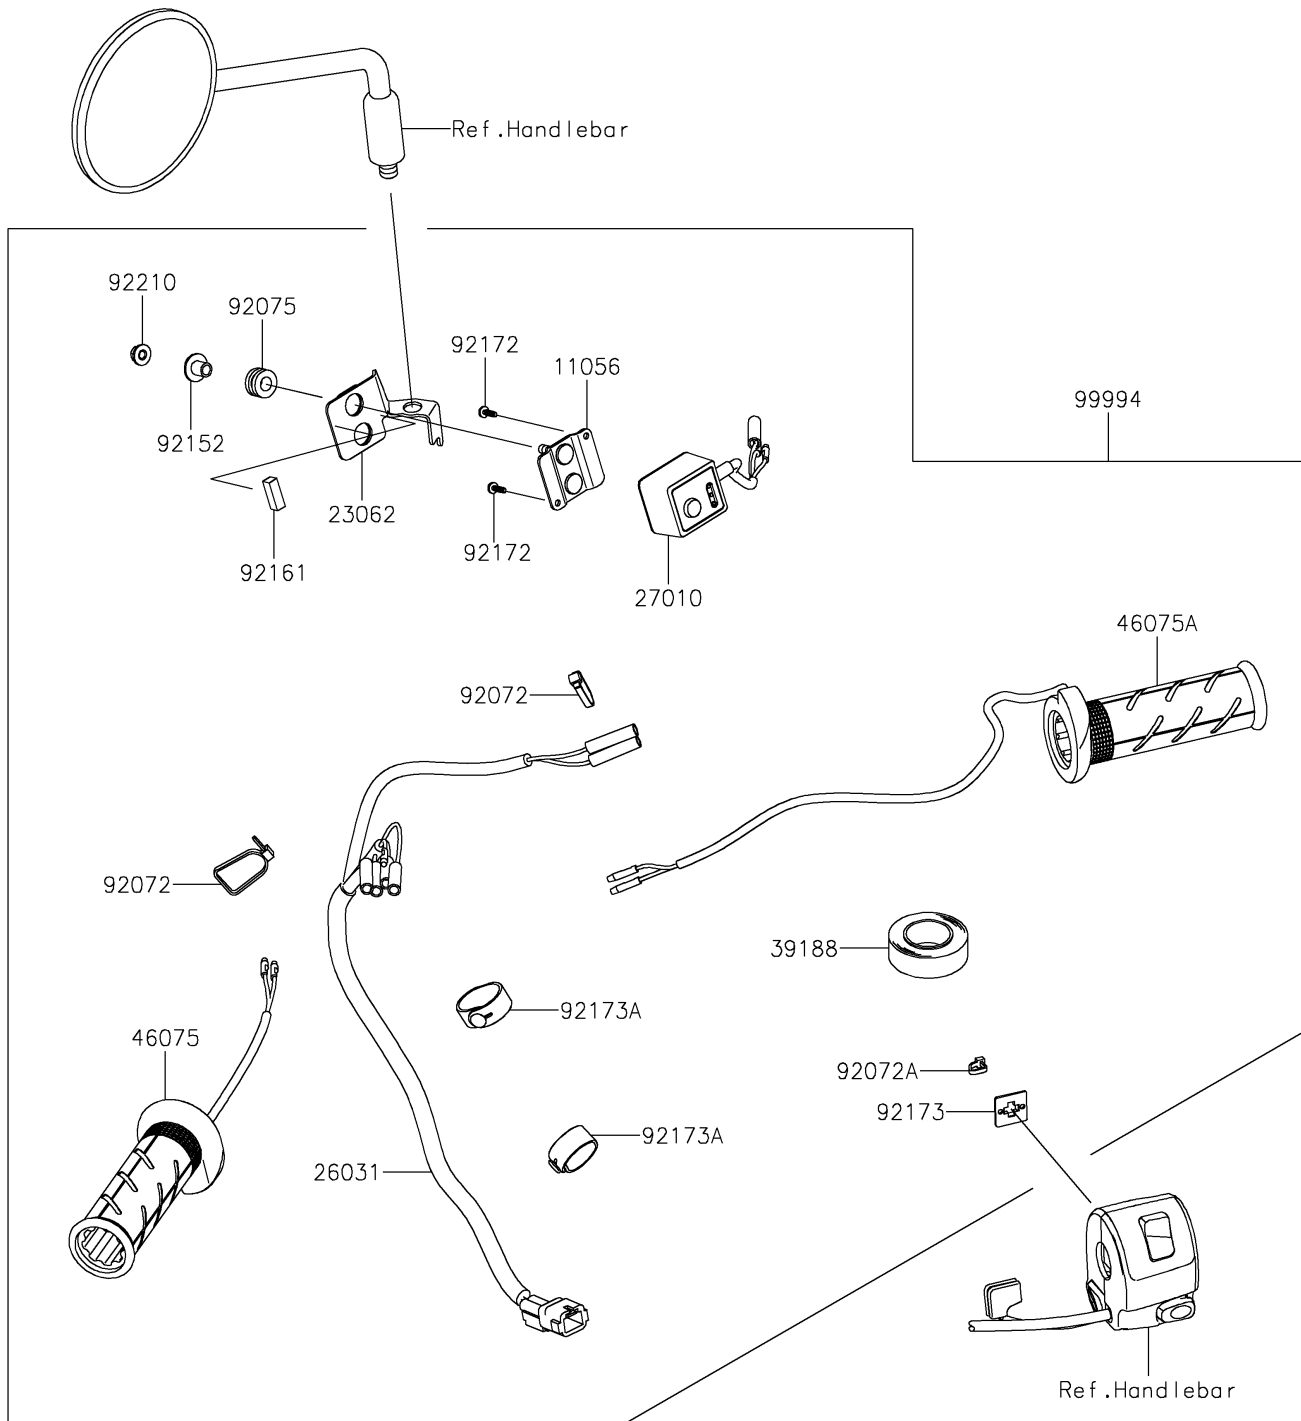

2023 KLR® 650 Adventure

PARTS DIAGRAM

Accessory(Grip Heater)

F2910A

2023 KLR[®] 650 Adventure

PARTS LIST

Accessory(Grip Heater)

ITEM NAME

PART NUMBER

QUANTITY
