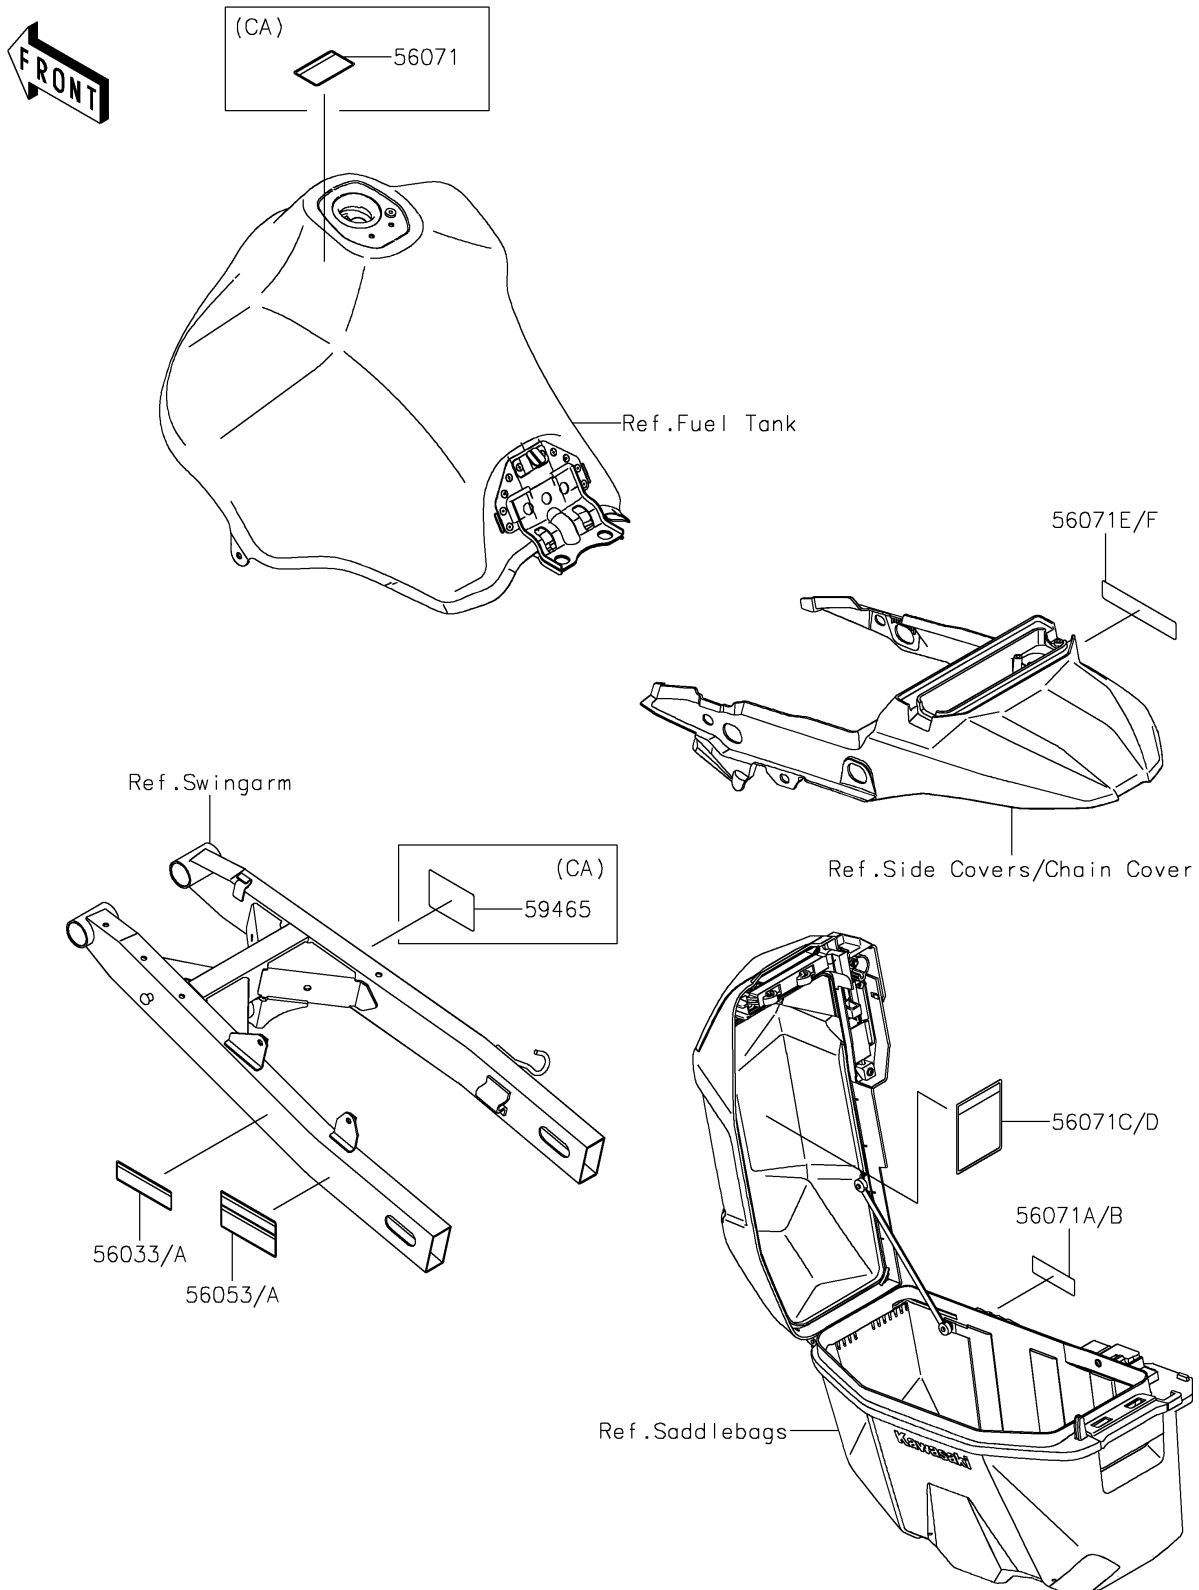

2023 KLR[®] 650 Adventure

PARTS DIAGRAM

Labels

F2860

2023 KLR[®] 650 Adventure

PARTS LIST

Labels

ITEM NAME

PART NUMBER

QUANTITY
