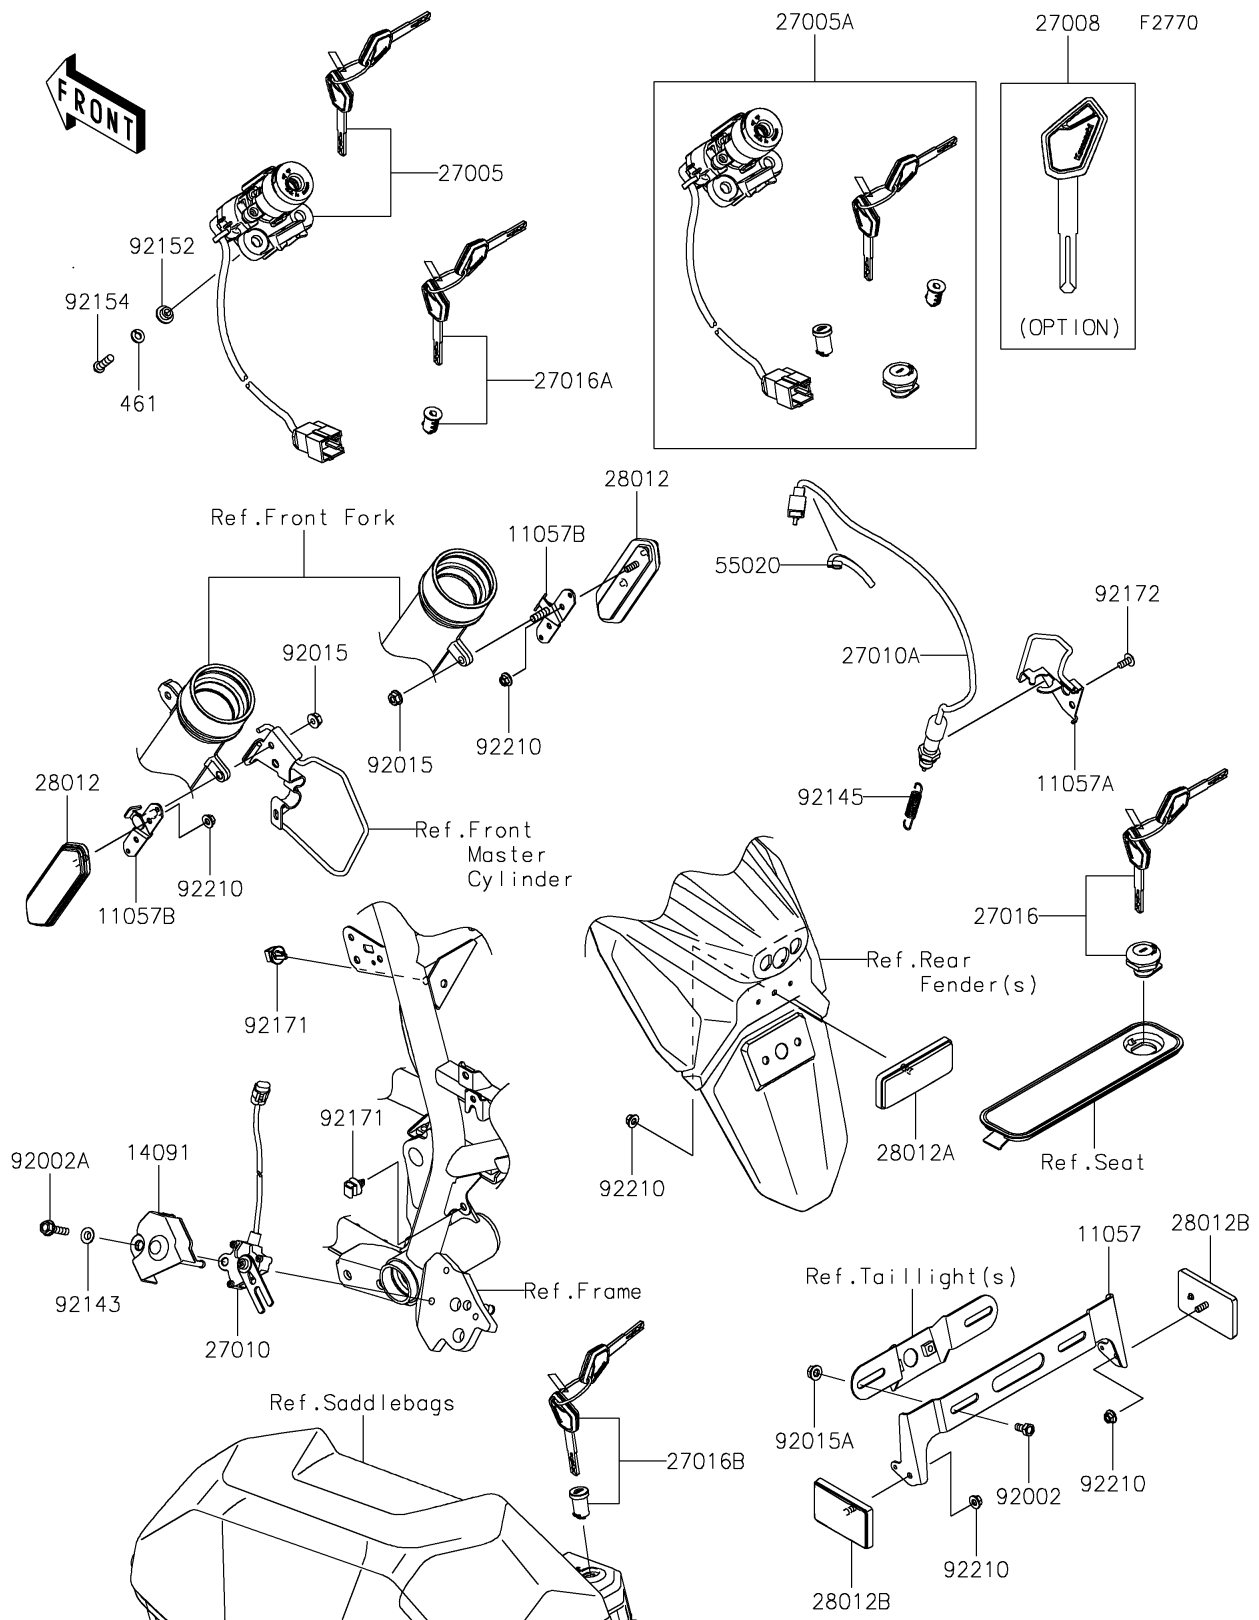

2023 KLR[®] 650 Adventure

PARTS DIAGRAM

Ignition Switch

2023 KLR[®] 650 Adventure

PARTS LIST

Ignition Switch

ITEM NAME

PART NUMBER

QUANTITY
