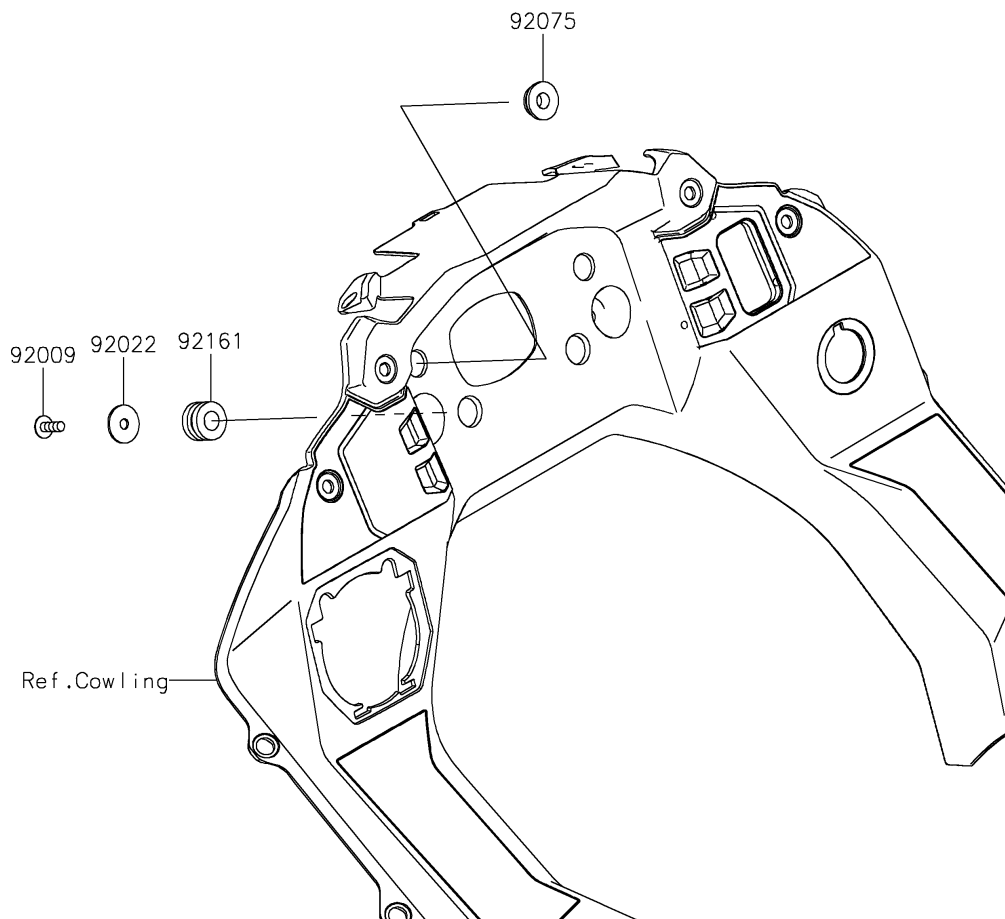

2023 KLR® 650 Adventure

PARTS DIAGRAM

Meter(s)

F2530

2023 KLR[®] 650 Adventure

PARTS LIST

Meter(s)

ITEM NAME

PART NUMBER

QUANTITY
