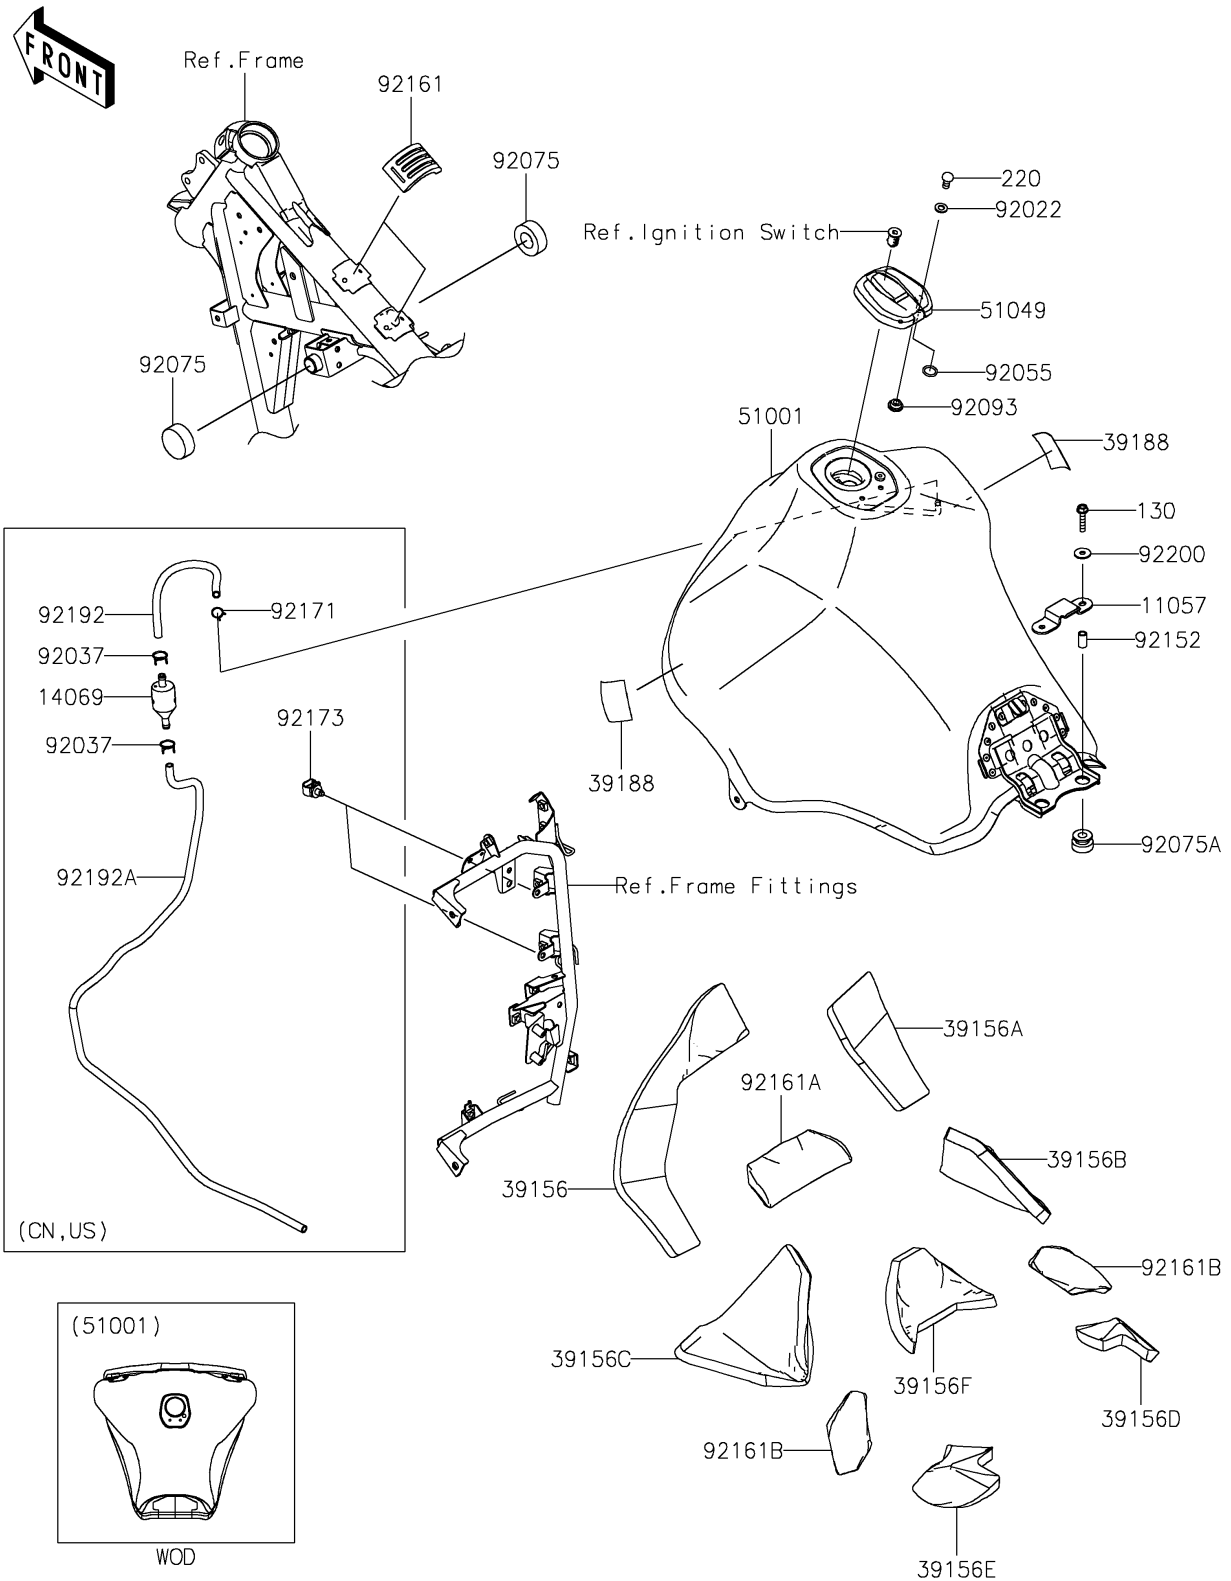

2023 KLR® 650 Adventure

PARTS DIAGRAM

Fuel Tank

F2410

2023 KLR[®] 650 Adventure

PARTS LIST

Fuel Tank

ITEM NAME

PART NUMBER

QUANTITY
