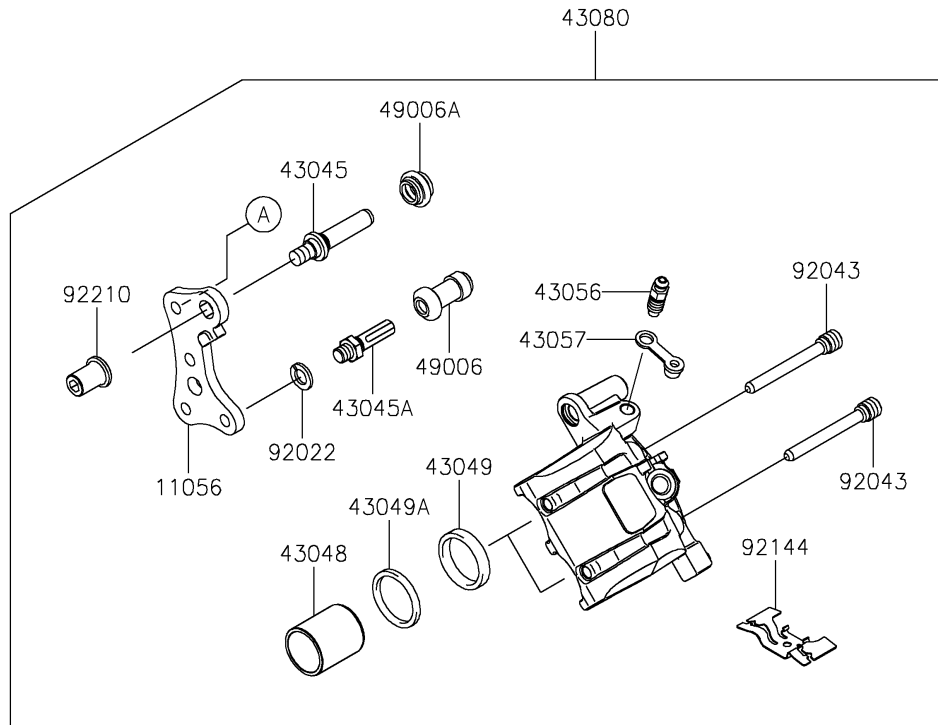

2023 KLR® 650 Adventure

PARTS DIAGRAM

Rear Brake

F2294

2023 KLR[®] 650 Adventure

PARTS LIST

Rear Brake

ITEM NAME

PART NUMBER

QUANTITY
