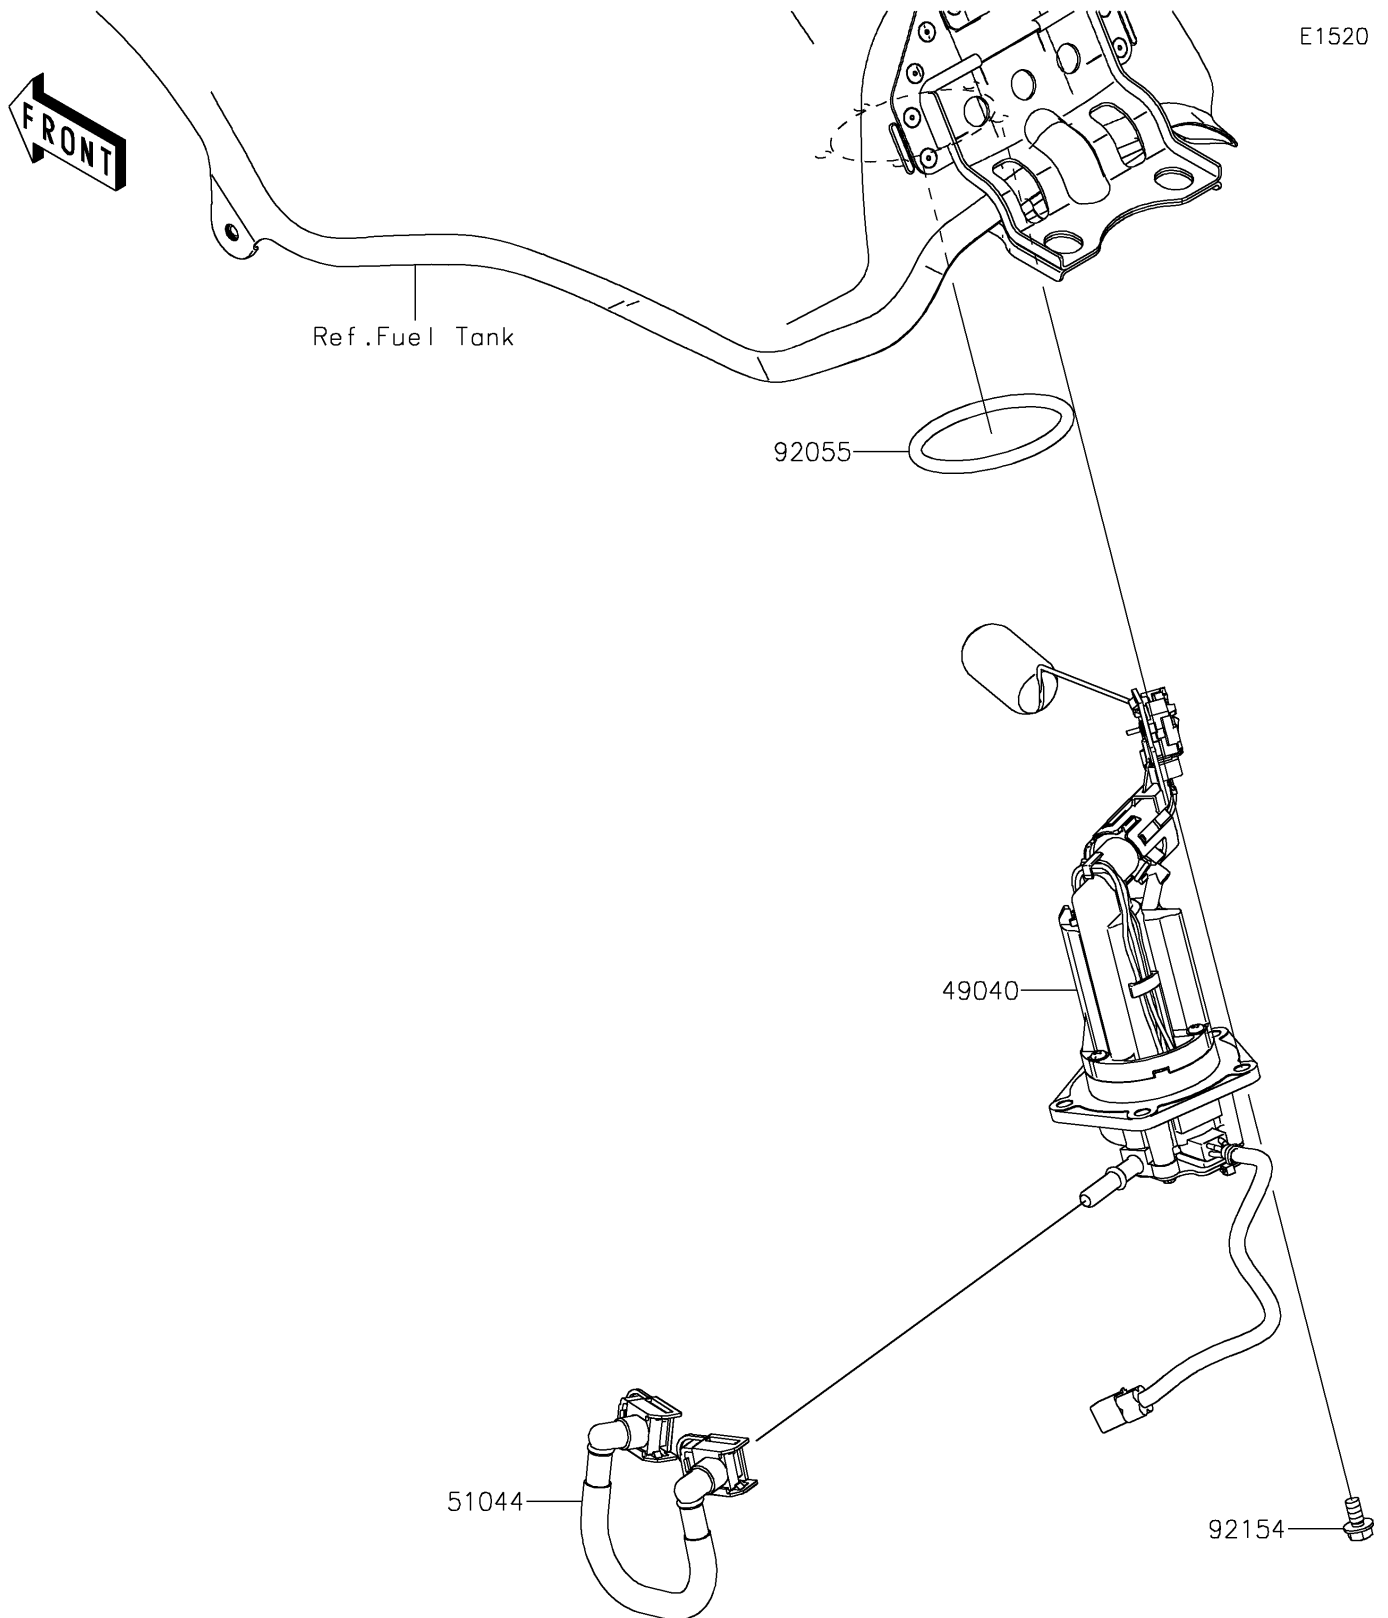

2023 KLR[®] 650 Adventure

PARTS DIAGRAM

Fuel Pump

2023 KLR[®] 650 Adventure

PARTS LIST

Fuel Pump

ITEM NAME

PART NUMBER

QUANTITY
