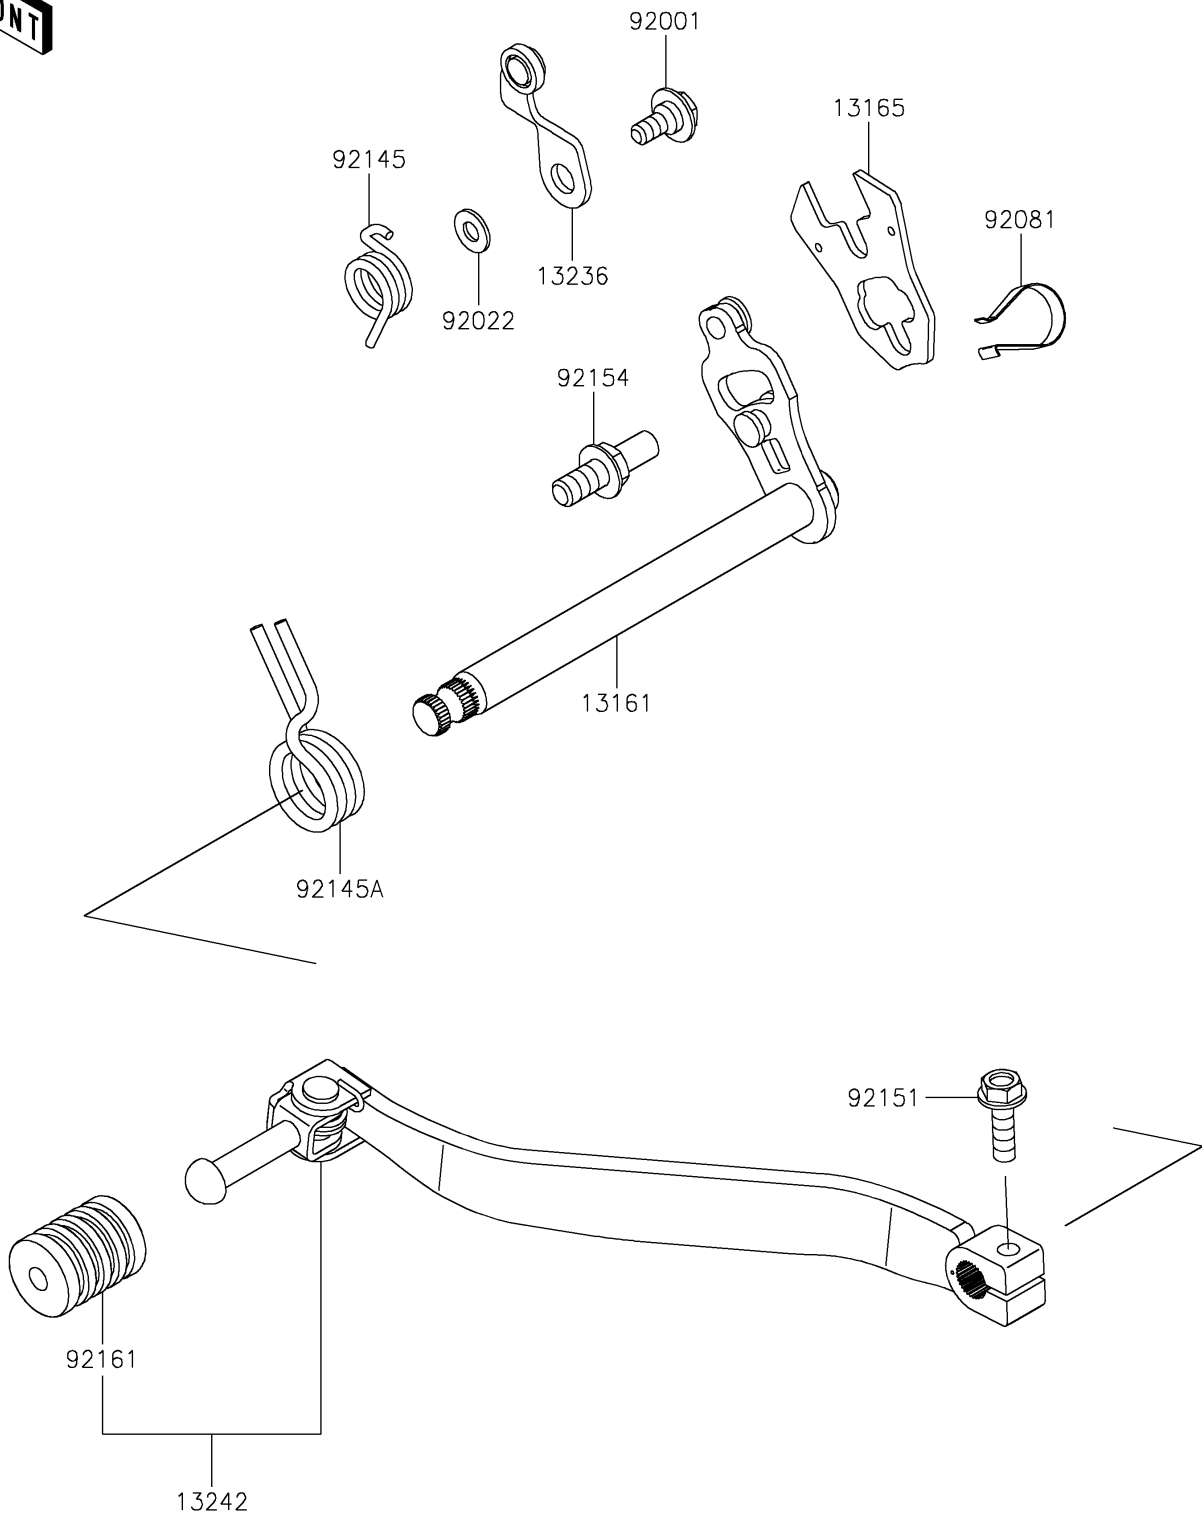

2023 KLR[®] 650 Adventure

PARTS DIAGRAM

Gear Change Mechanism

E1370

2023 KLR[®] 650 Adventure

PARTS LIST

Gear Change Mechanism

ITEM NAME

PART NUMBER

QUANTITY
