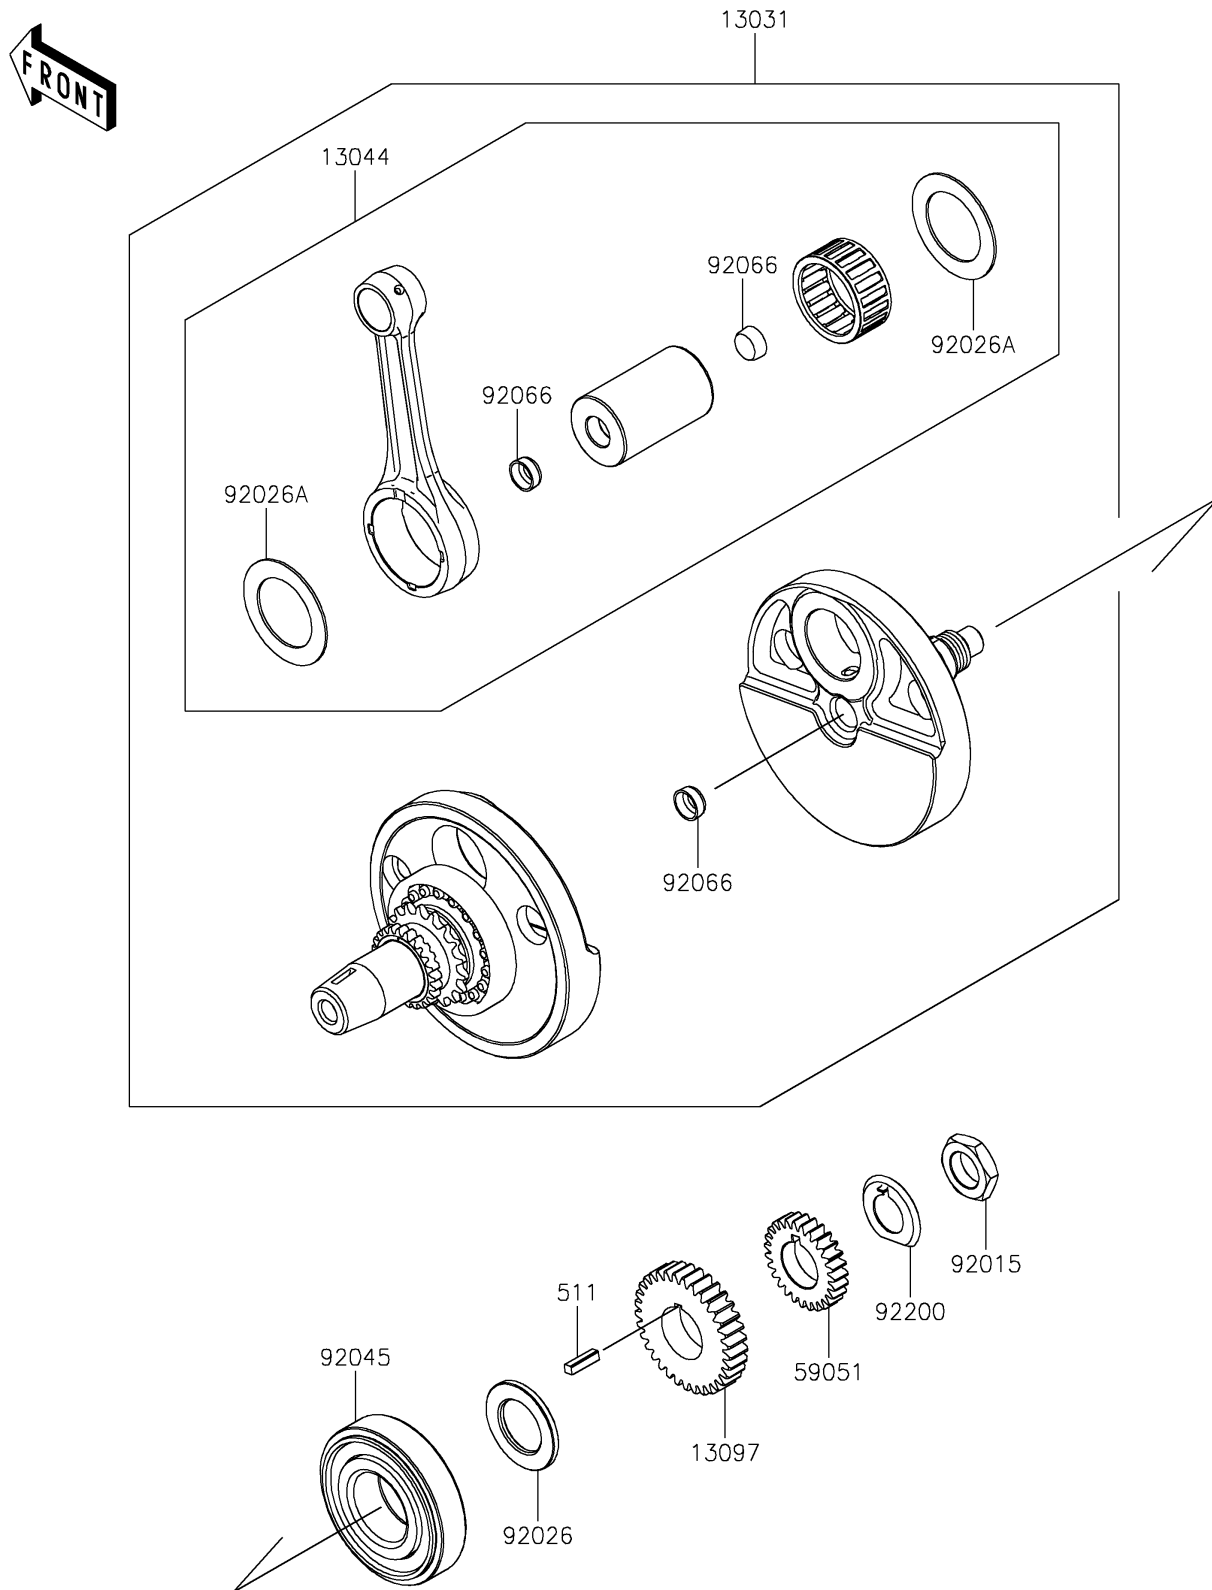

2023 KLR[®] 650 Adventure

PARTS DIAGRAM

Crankshaft

E1321

2023 KLR[®] 650 Adventure

PARTS LIST

Crankshaft

ITEM NAME

PART NUMBER

QUANTITY
