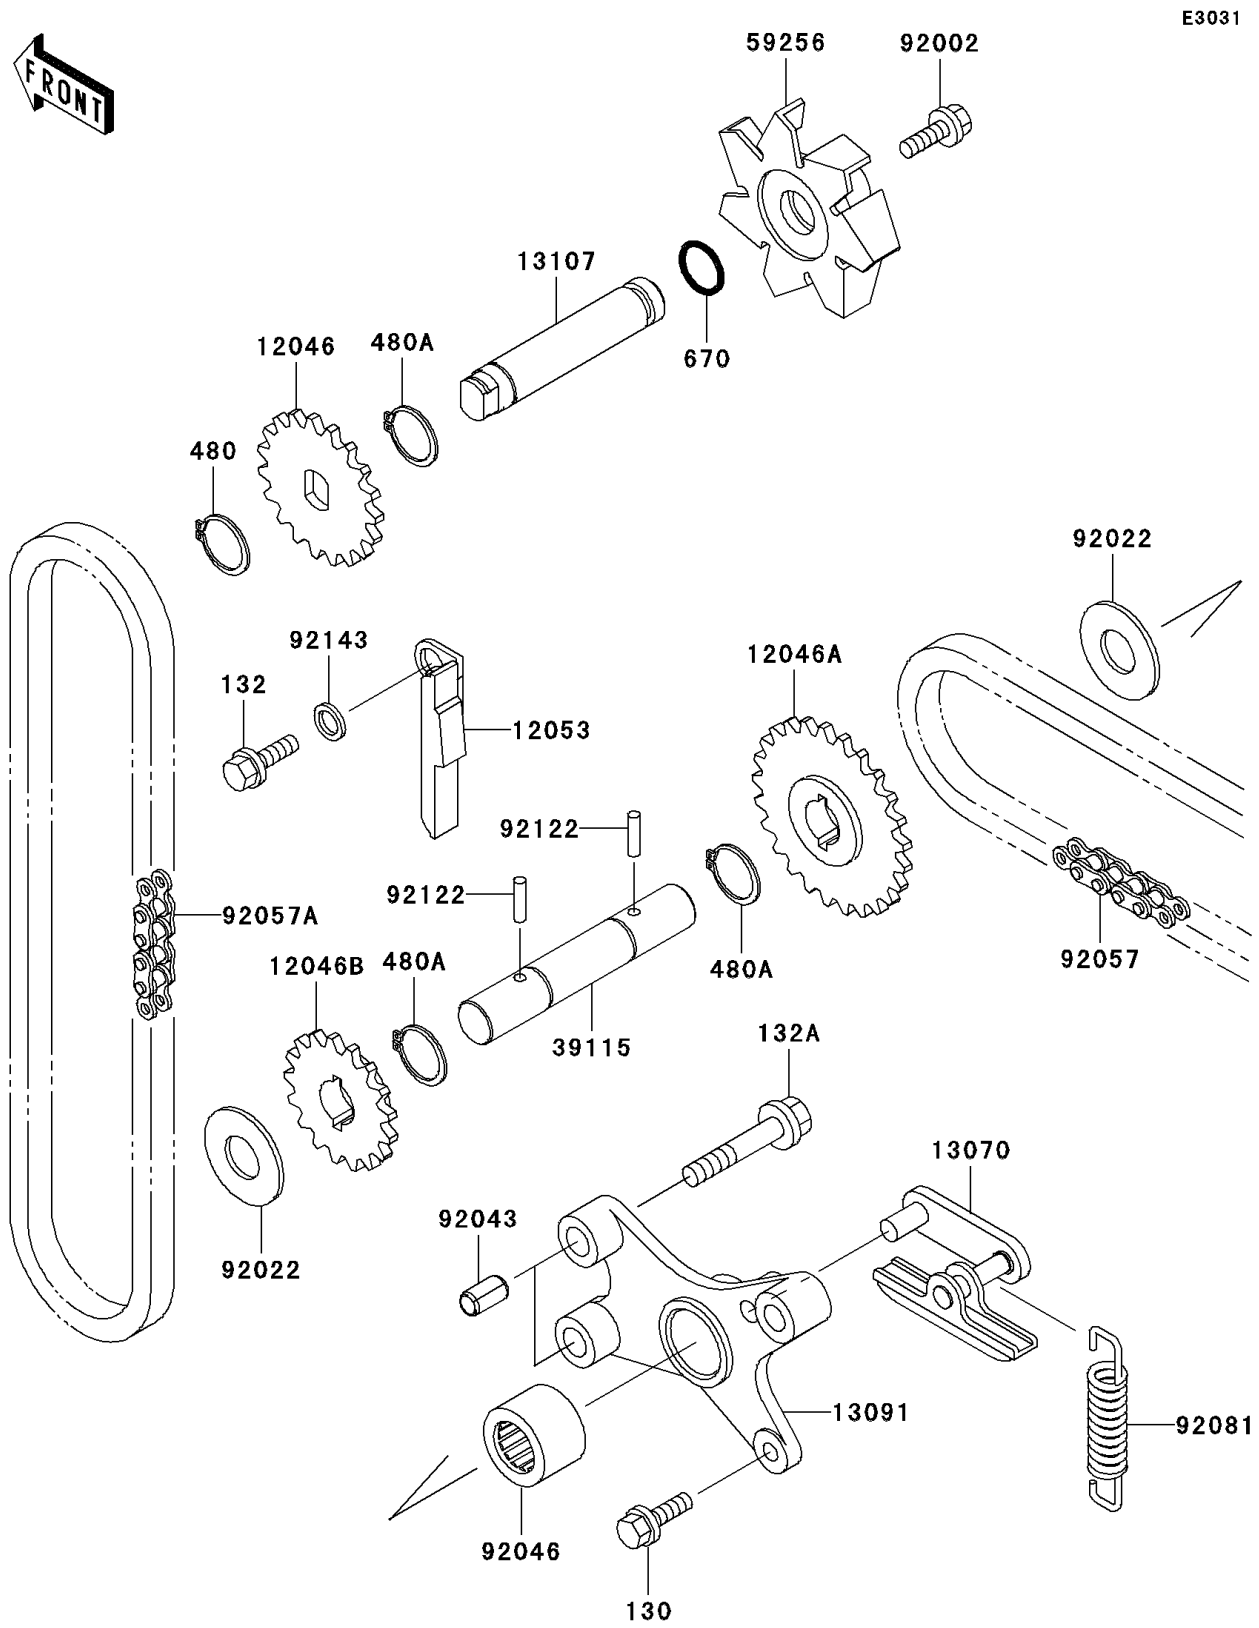

2001 Vulcan 1500 Classic Fi

PARTS DIAGRAM

Water Pump

2001 Vulcan 1500 Classic Fi

PARTS LIST

Water Pump

ITEM NAME

PART NUMBER

QUANTITY
