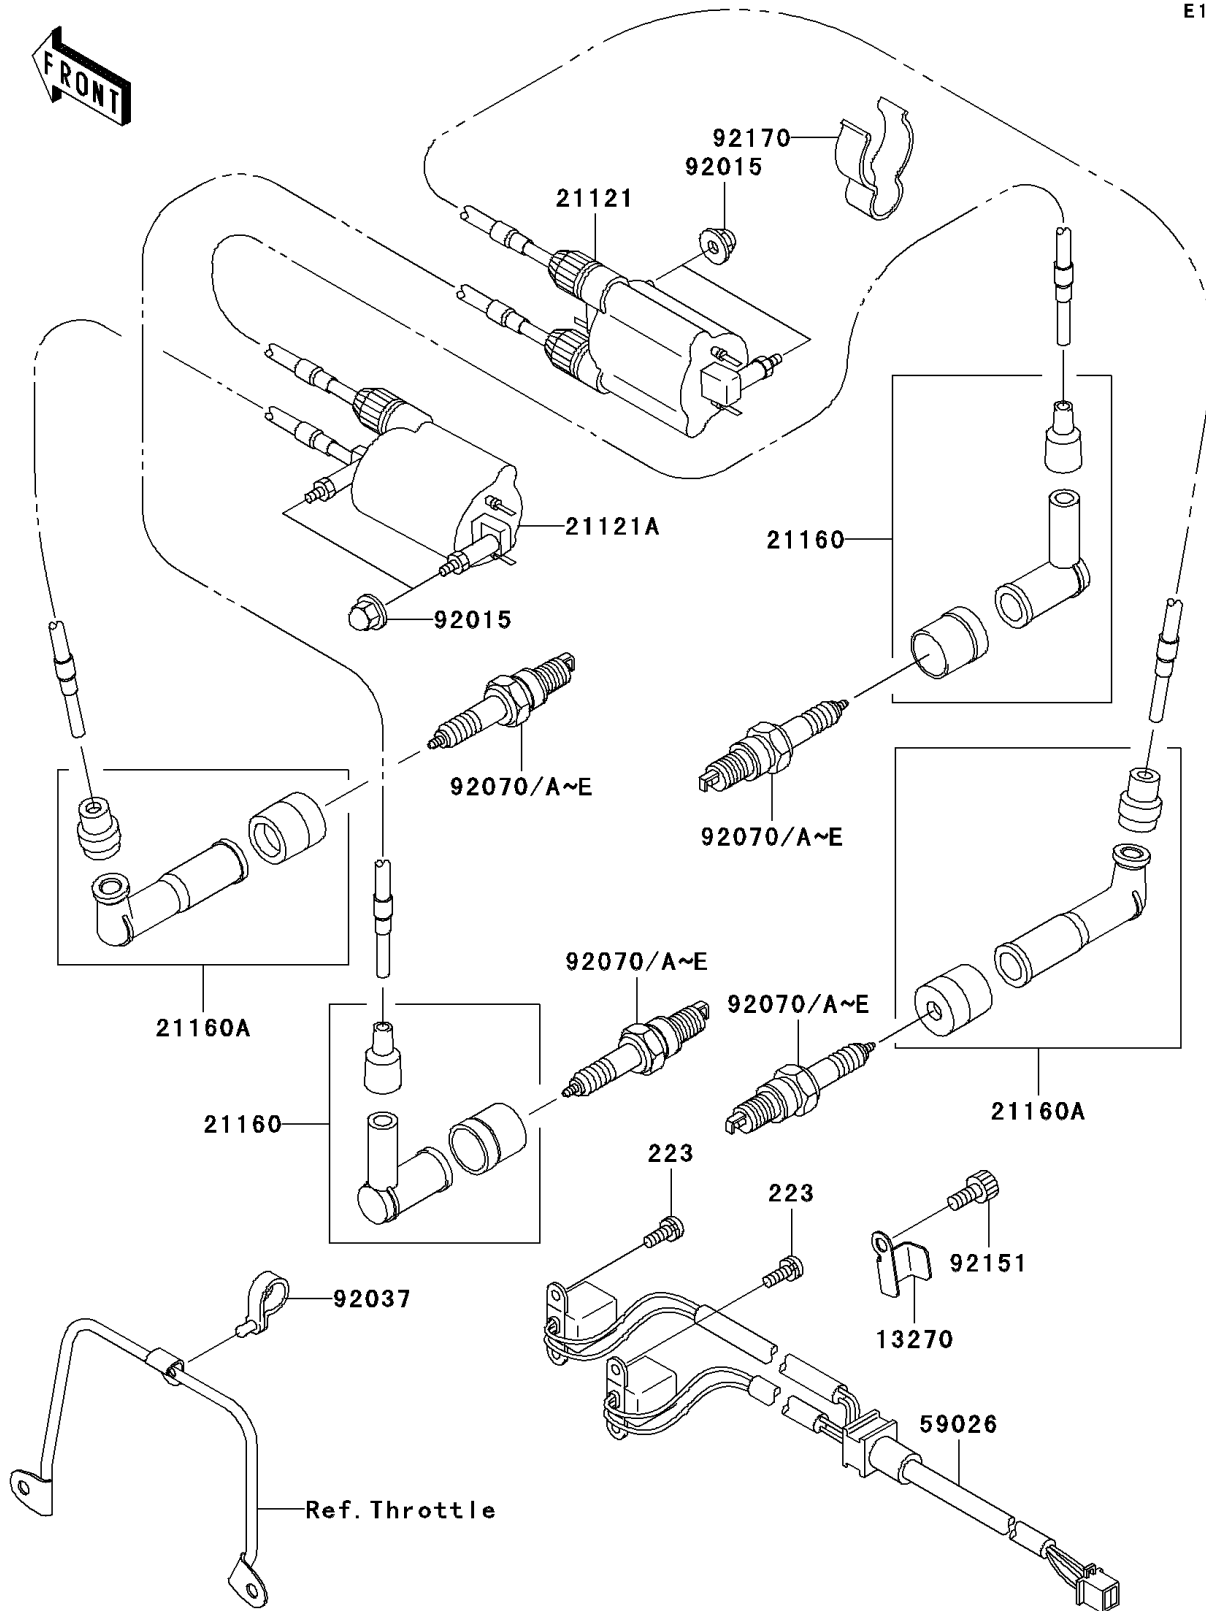

2001 Vulcan 1500 Classic Fi

PARTS DIAGRAM

Ignition System

E1830

2001 Vulcan 1500 Classic Fi

PARTS LIST

Ignition System

ITEM NAME

PART NUMBER

QUANTITY
