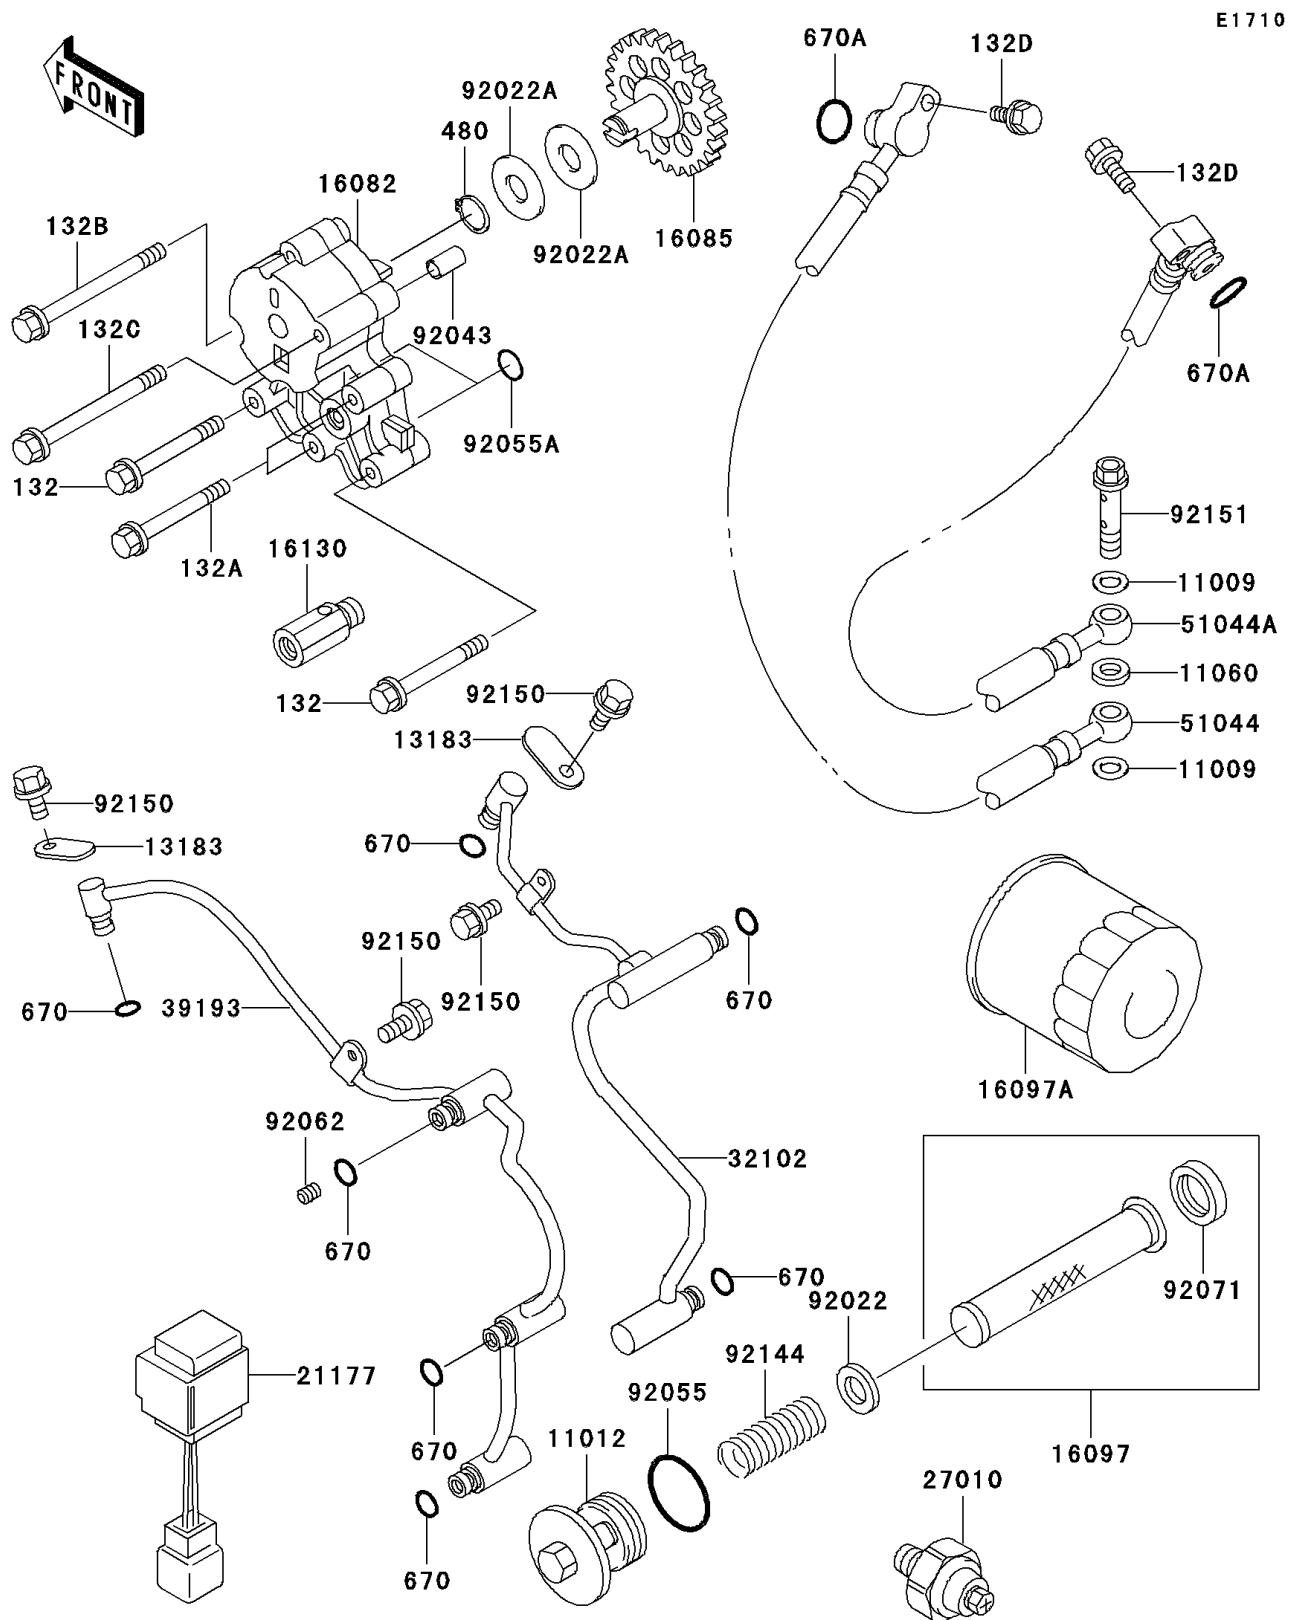

2001 Vulcan 1500 Classic Fi

PARTS DIAGRAM

Oil Pump/Oil Filter

2001 Vulcan 1500 Classic Fi

PARTS LIST

Oil Pump/Oil Filter

ITEM NAME	PART NUMBER	QUANTITY
-----------	-------------	----------
