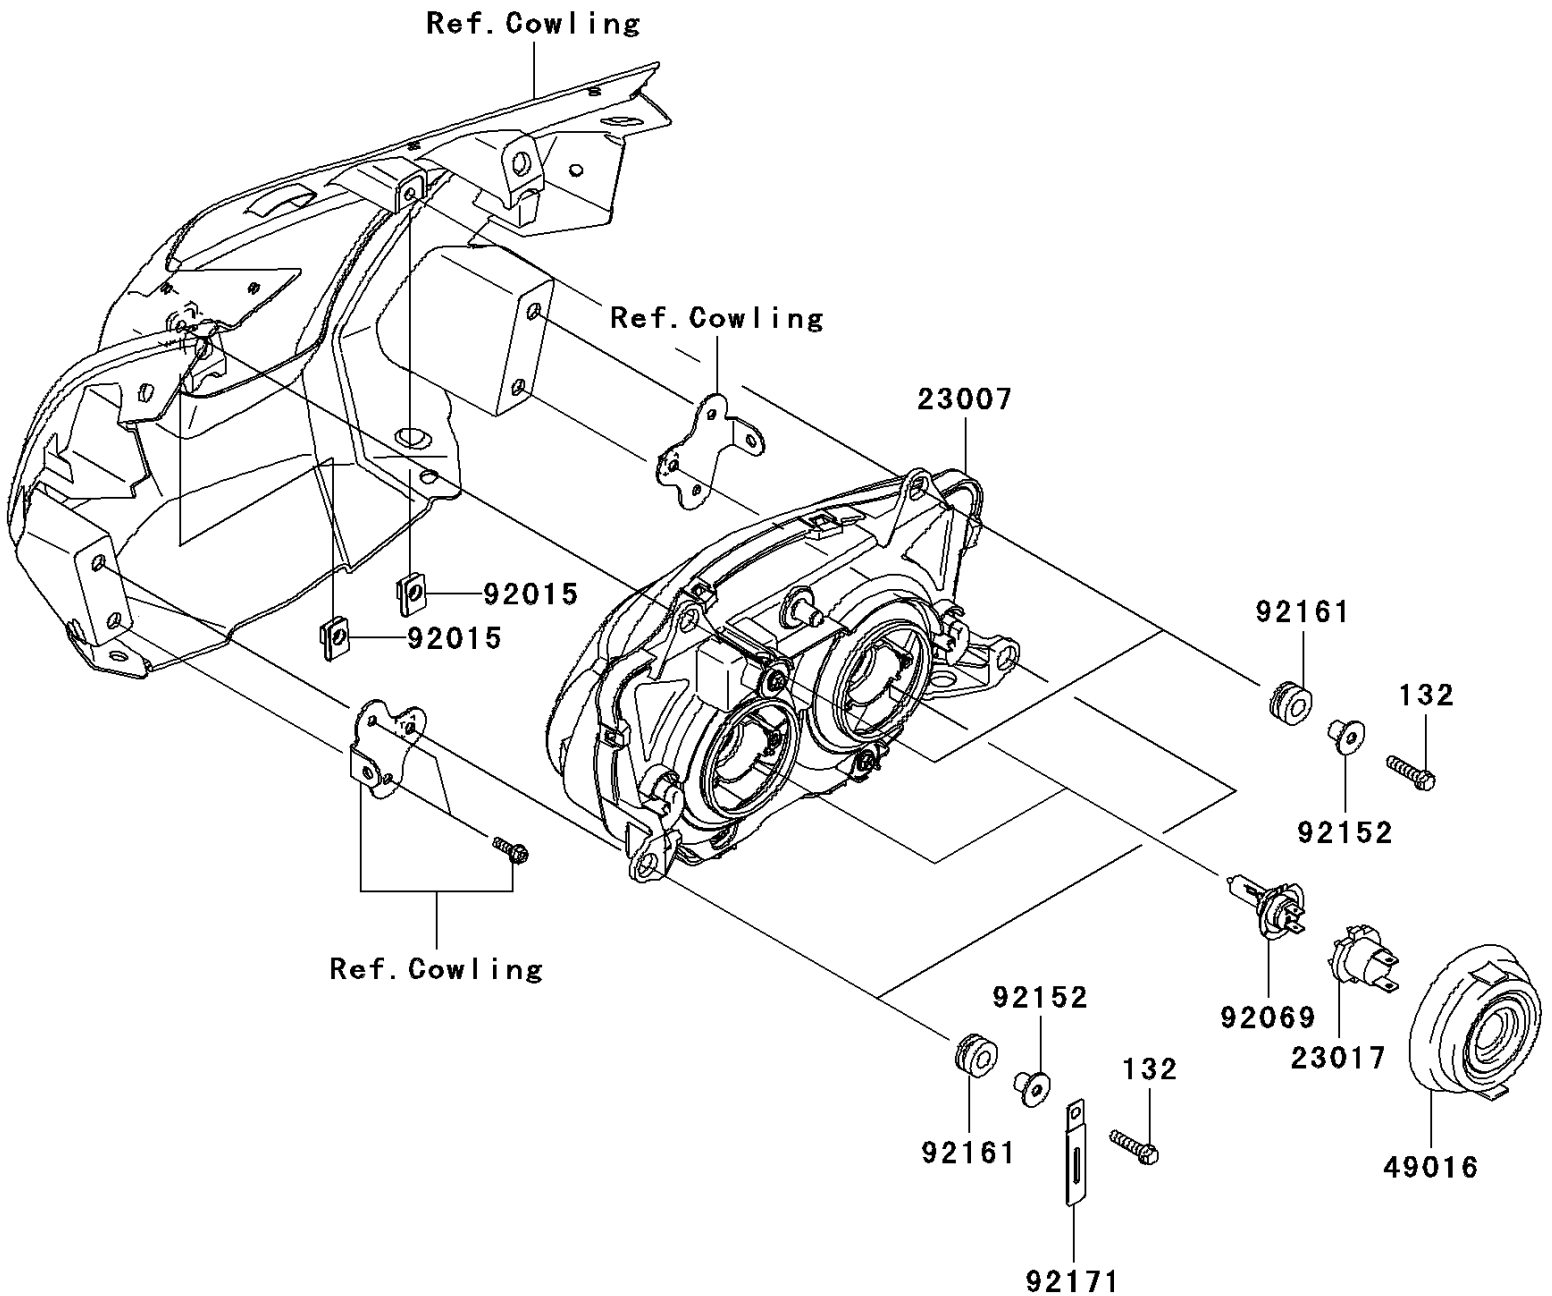

2010 KLR™ 650

PARTS DIAGRAM

Headlight(s)

F2710

2010 KLR™ 650

PARTS LIST

Headlight(s)

Kawasaki

Let the Good Times Roll®

ITEM NAME

PART NUMBER

QUANTITY
