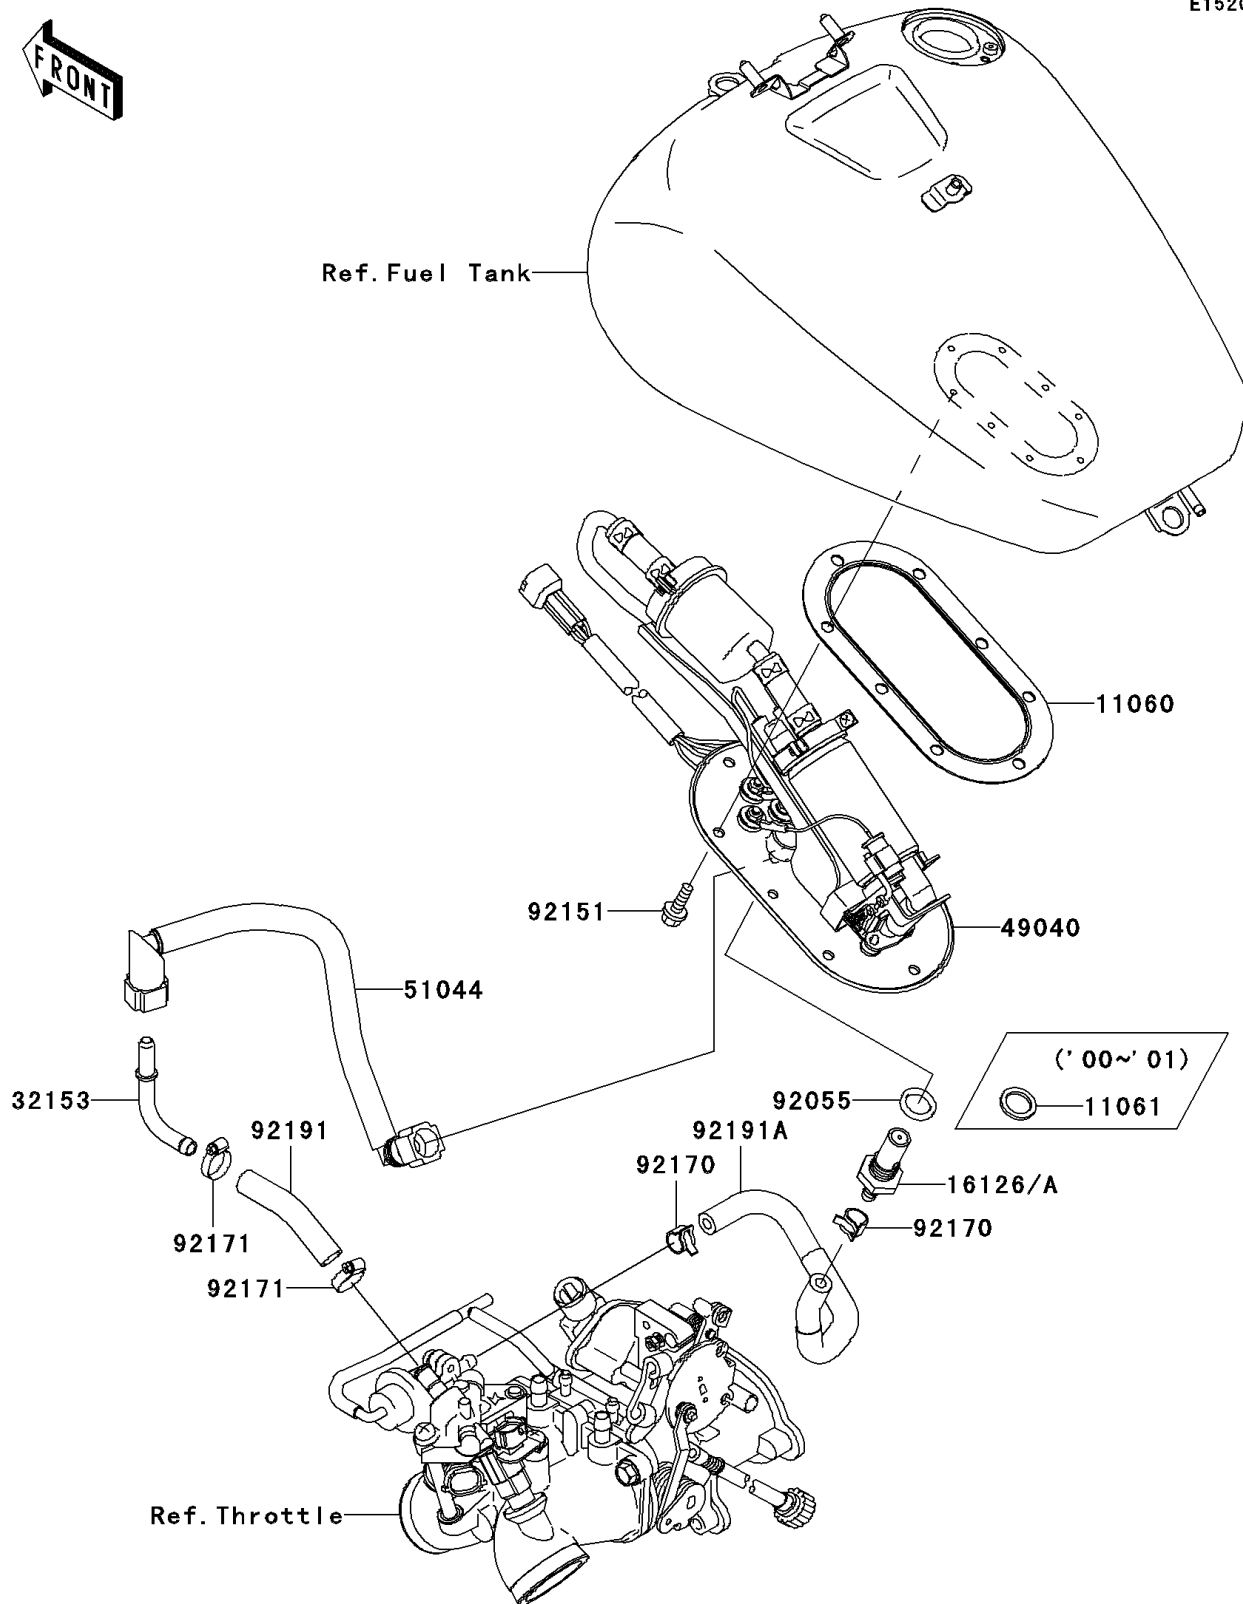

2001 Vulcan 1500 Classic Fi

PARTS DIAGRAM

Fuel Pump

E1520

2001 Vulcan 1500 Classic Fi

PARTS LIST

Fuel Pump

ITEM NAME

PART NUMBER

QUANTITY
