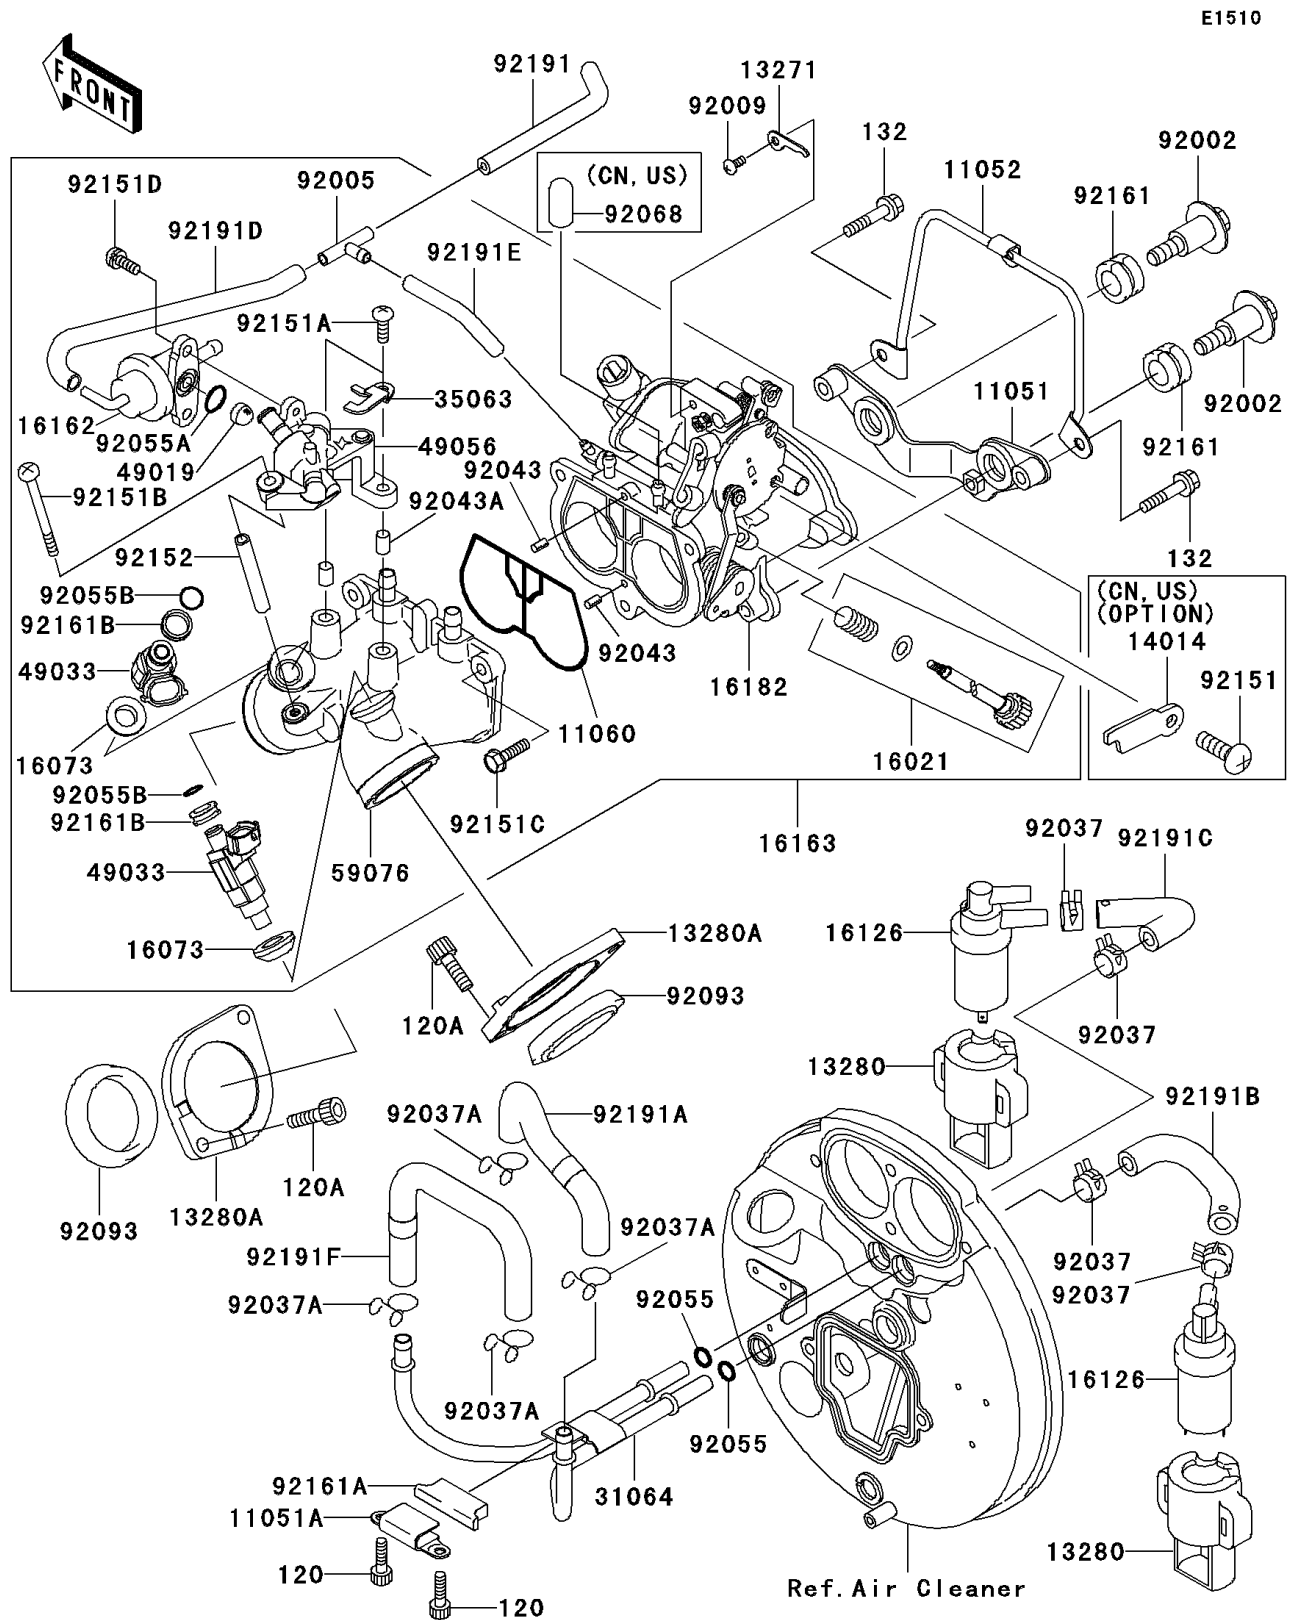

## PARTS DIAGRAM

### Throttle

# 2001 Vulcan 1500 Classic Fi

## PARTS LIST

Throttle

**ITEM NAME**

**PART NUMBER**

**QUANTITY**

---