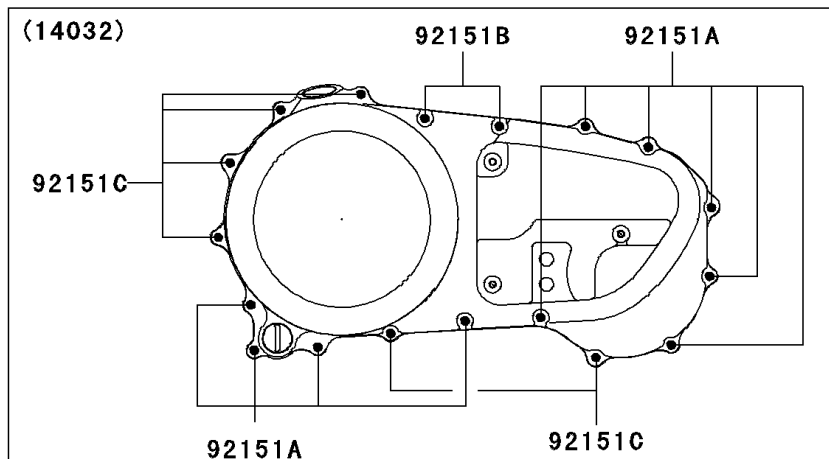

2001 Vulcan 1500 Classic Fi

PARTS DIAGRAM

Right Engine Cover(s)

2001 Vulcan 1500 Classic Fi

PARTS LIST

Right Engine Cover(s)

ITEM NAME	PART NUMBER	QUANTITY
-----------	-------------	----------
