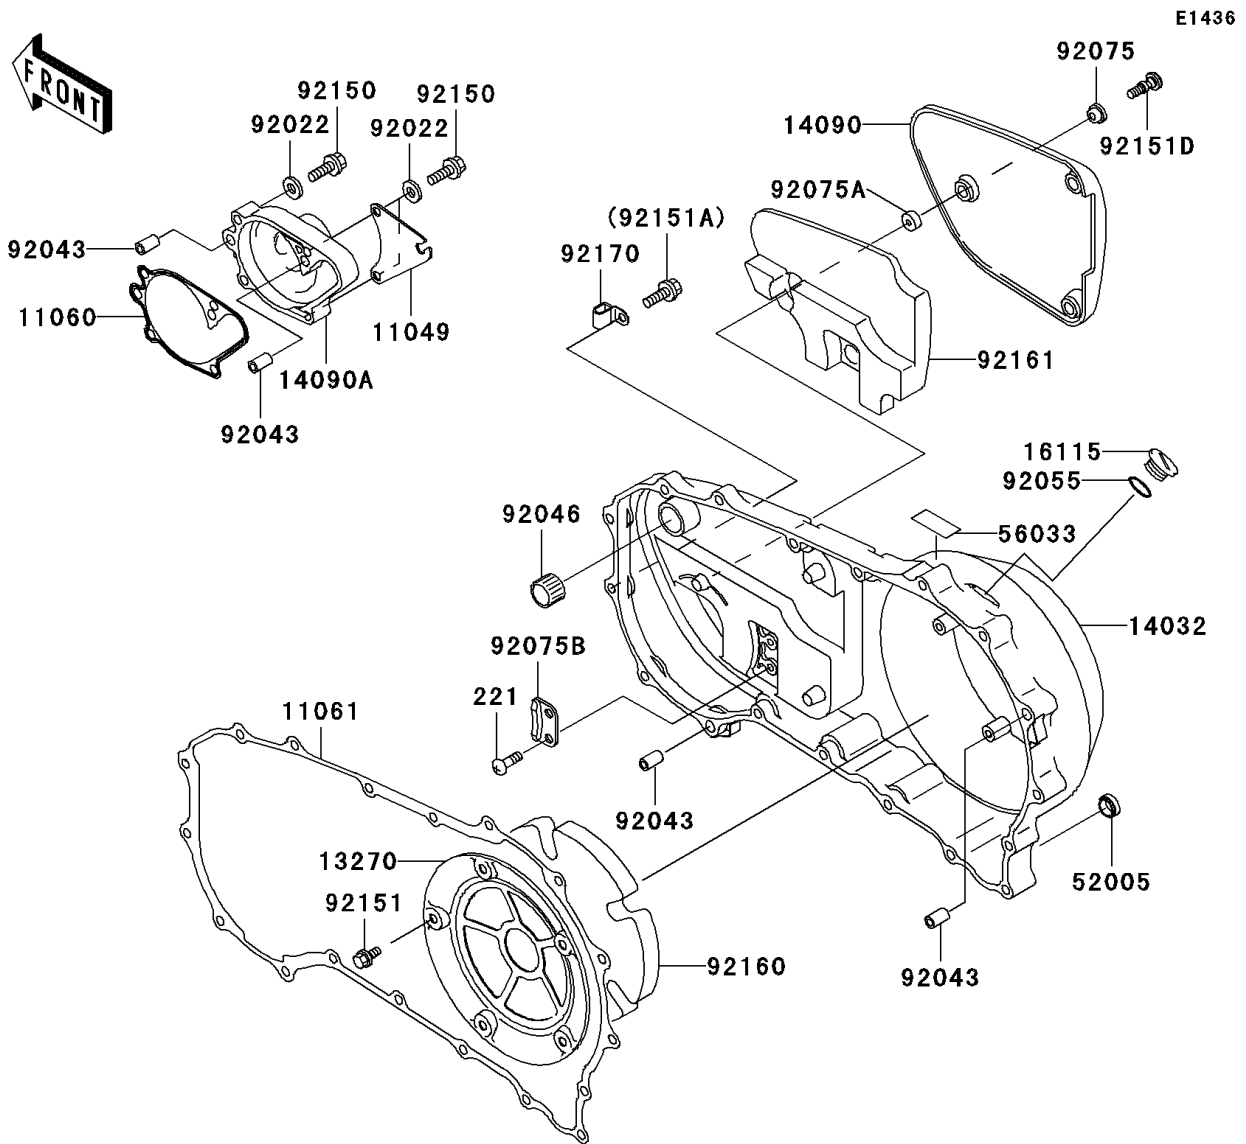

2001 Vulcan 1500 Classic Fi

PARTS DIAGRAM

Right Engine Cover(s)

2001 Vulcan 1500 Classic Fi

PARTS LIST

Right Engine Cover(s)

ITEM NAME	PART NUMBER	QUANTITY
-----------	-------------	----------
