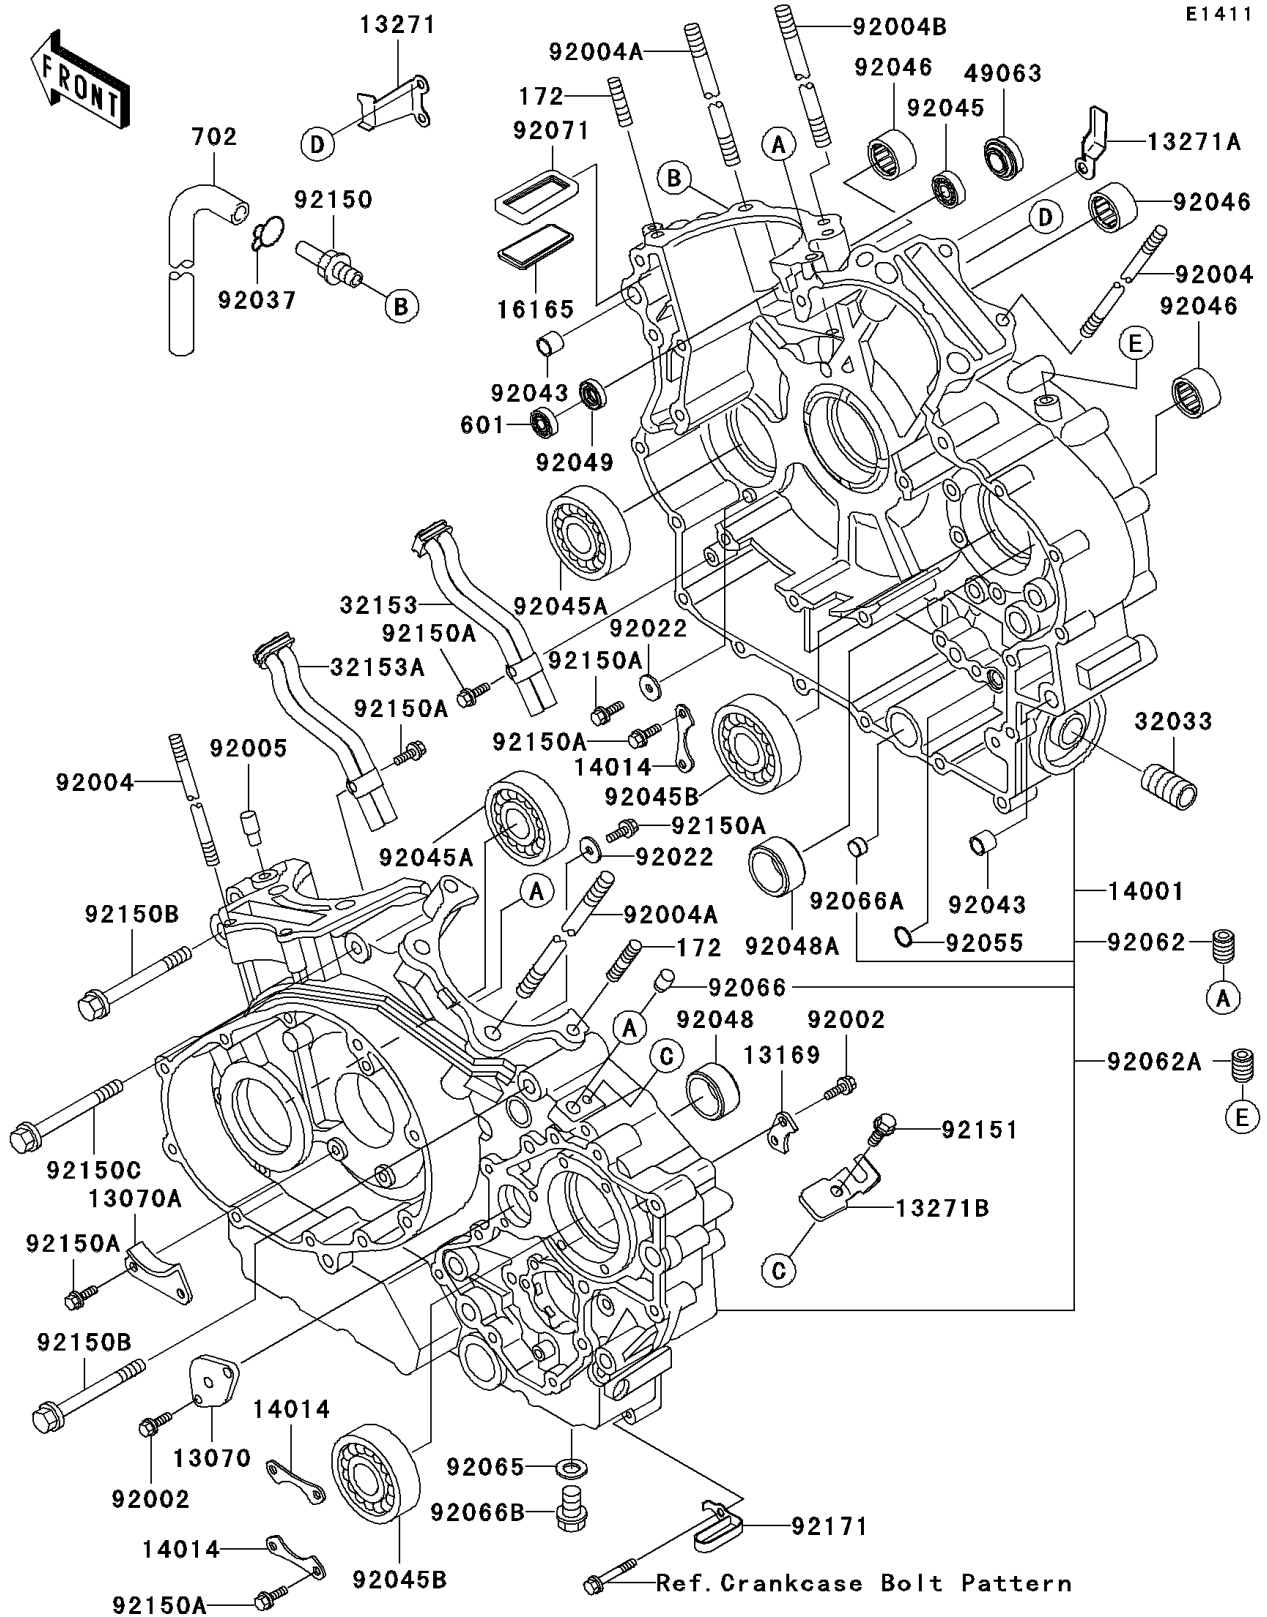

2001 Vulcan 1500 Classic Fi

PARTS DIAGRAM

Crankcase(VN1500-N1/N2)

2001 Vulcan 1500 Classic Fi

PARTS LIST

Crankcase(VN1500-N1/N2)

ITEM NAME

PART NUMBER

QUANTITY
