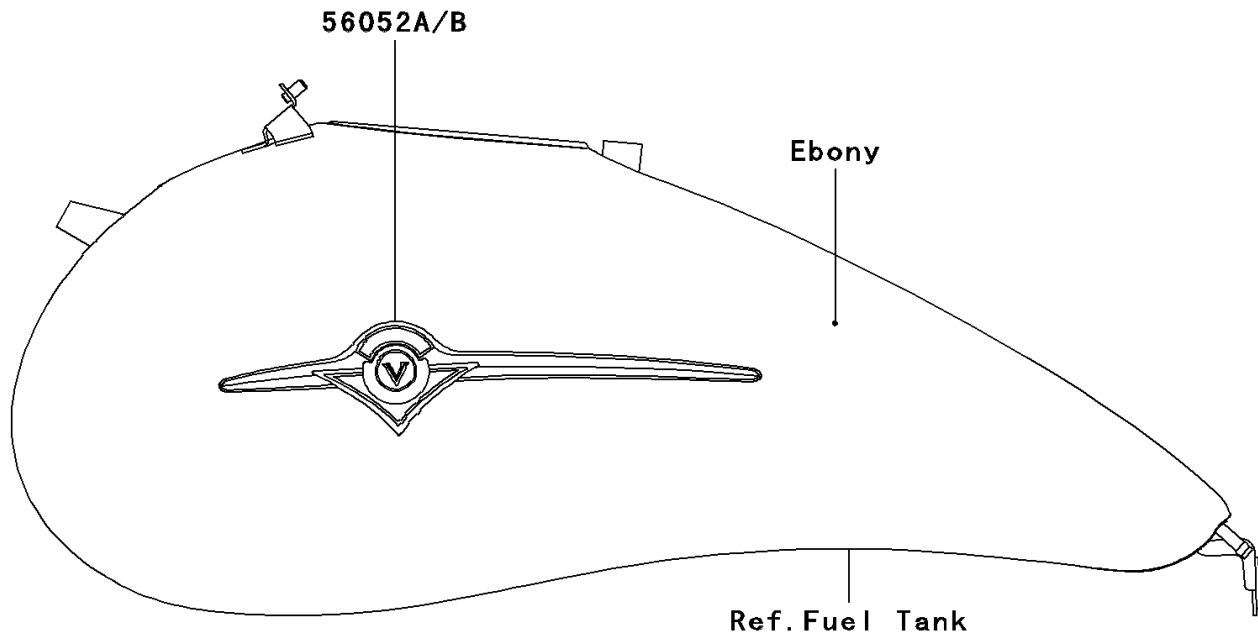

2006 Vulcan 1600 Mean Streak

PARTS DIAGRAM

Decals(Ebony)(B6F)

F2861

2006 Vulcan 1600 Mean Streak

PARTS LIST

Decals(Ebony)(B6F)

ITEM NAME

PART NUMBER

QUANTITY
