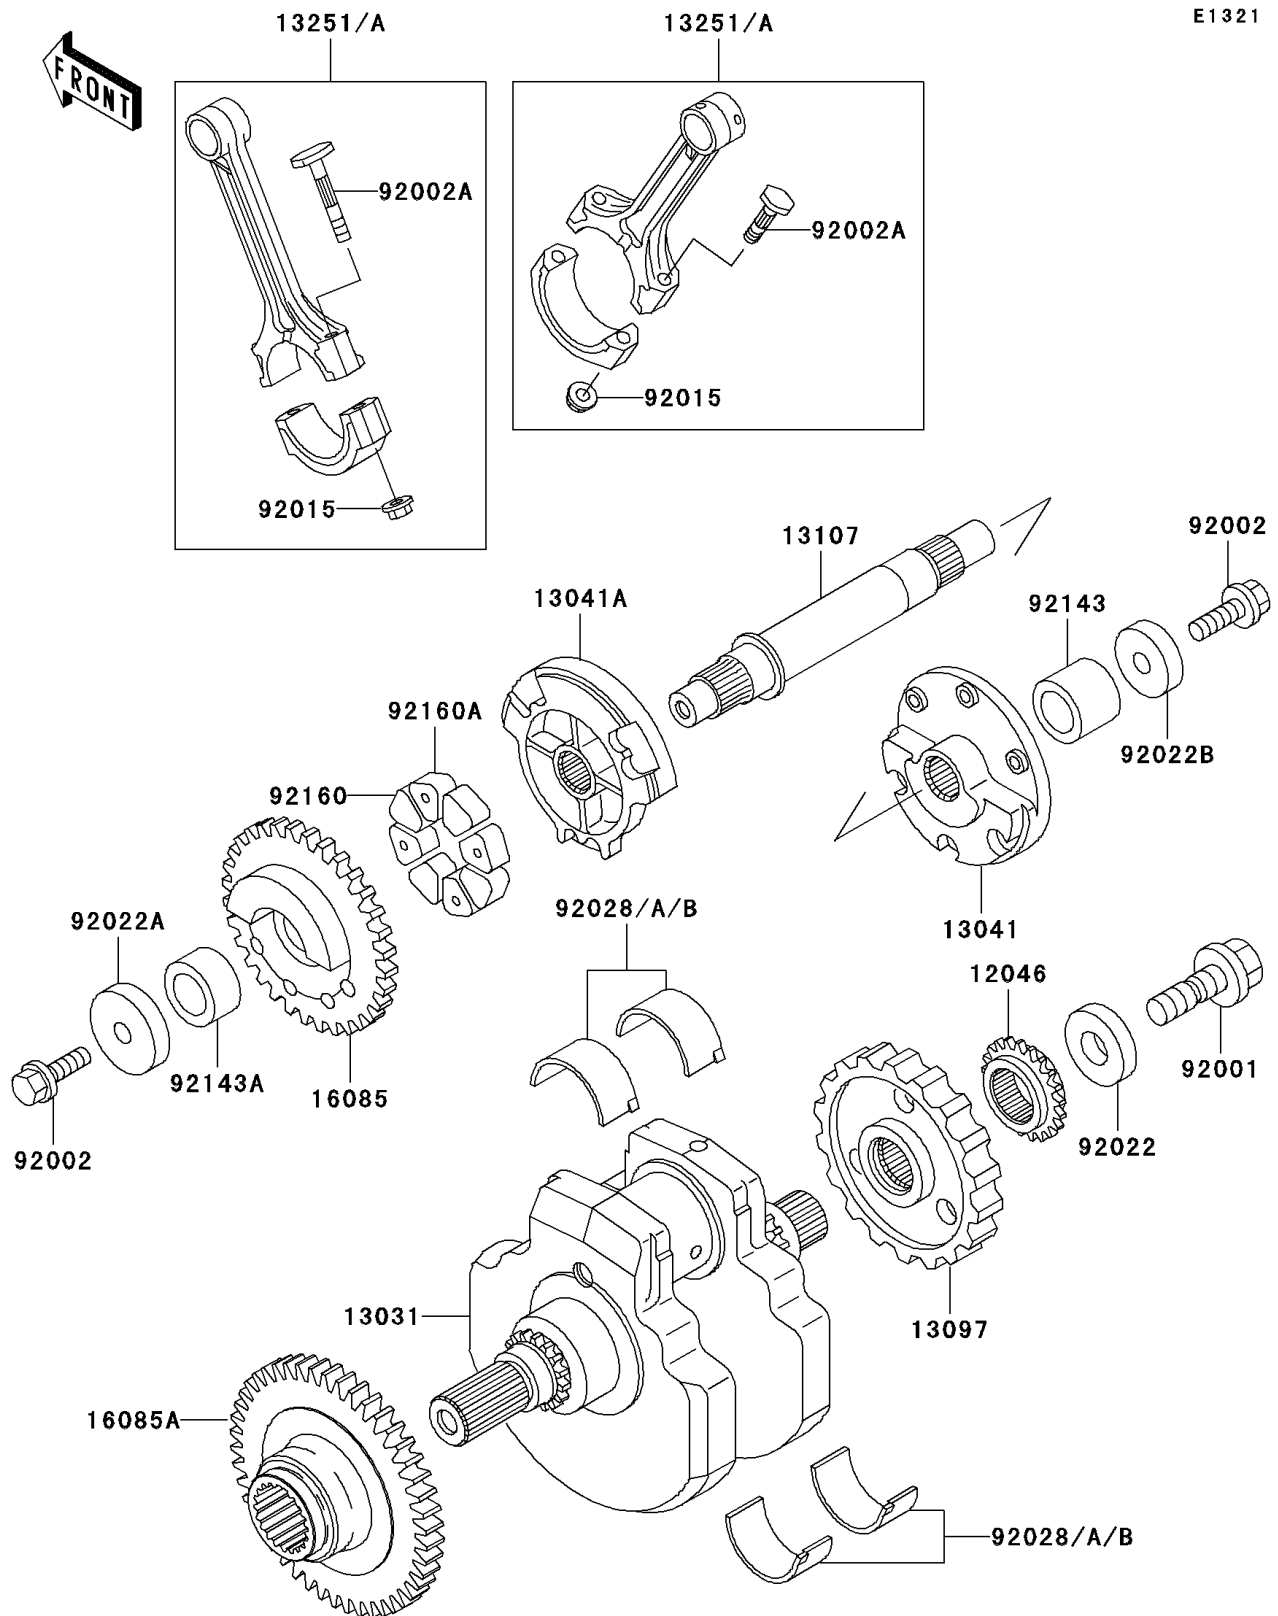

2001 Vulcan 1500 Classic Fi

PARTS DIAGRAM

Crankshaft

2001 Vulcan 1500 Classic Fi

PARTS LIST

Crankshaft

ITEM NAME

PART NUMBER

QUANTITY
