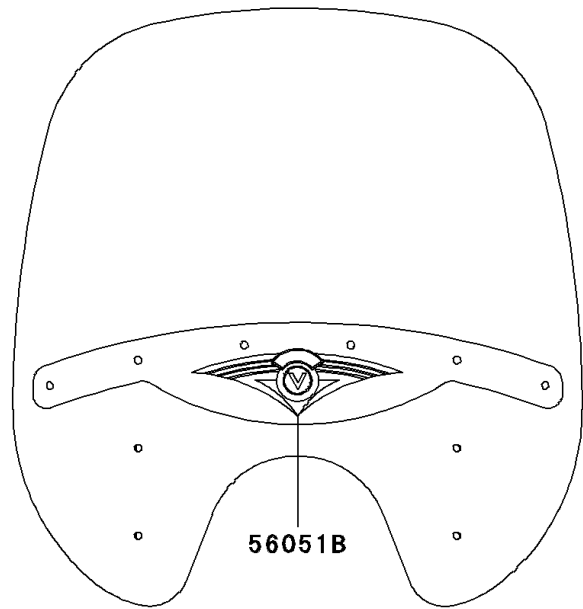

## PARTS DIAGRAM

Decals(Blue/Silver)

F2861B