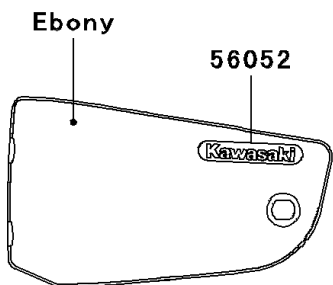

## PARTS DIAGRAM

Decals(Blue/Silver)

F2861B