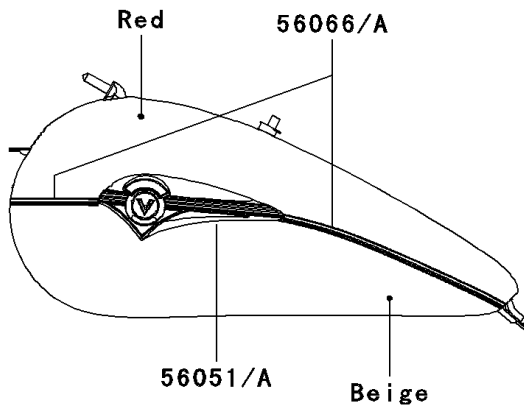

2004 Vulcan 1500 Nomad Fi

PARTS DIAGRAM

Decals(Red/Beige)(CN)

F2861

2004 Vulcan 1500 Nomad Fi

PARTS LIST

Decals(Red/Beige)(CN)

ITEM NAME

PART NUMBER

QUANTITY
