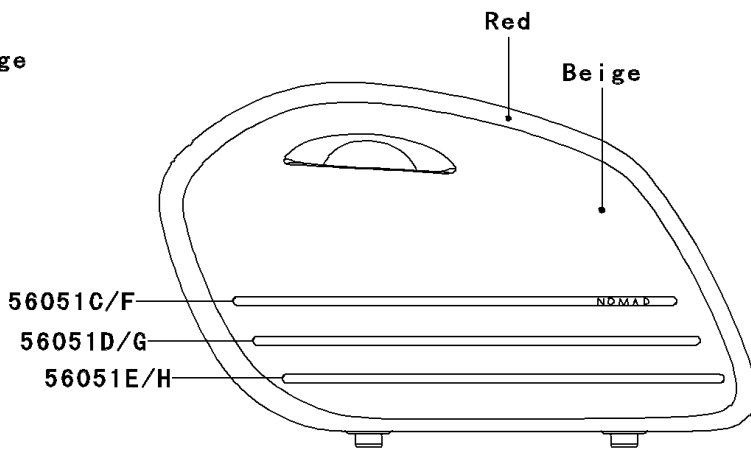

2004 Vulcan 1500 Nomad Fi

PARTS DIAGRAM

Decals(Red/Beige)(CN)

F2861

2004 Vulcan 1500 Nomad Fi

PARTS LIST

Decals(Red/Beige)(CN)

ITEM NAME

PART NUMBER

QUANTITY
