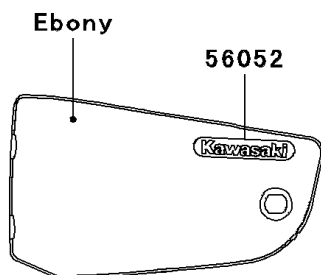

2004 Vulcan 1500 Nomad Fi

PARTS DIAGRAM

Decals(Red/Beige)(CN)

F2861

2004 Vulcan 1500 Nomad Fi

PARTS LIST

Decals(Red/Beige)(CN)

ITEM NAME

PART NUMBER

QUANTITY
