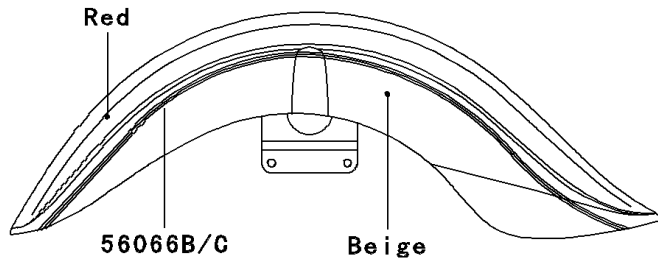

2004 Vulcan 1500 Nomad Fi

PARTS DIAGRAM

Decals(Red/Beige)(CN)

F2861

2004 Vulcan 1500 Nomad Fi

PARTS LIST

Decals(Red/Beige)(CN)

ITEM NAME

PART NUMBER

QUANTITY
