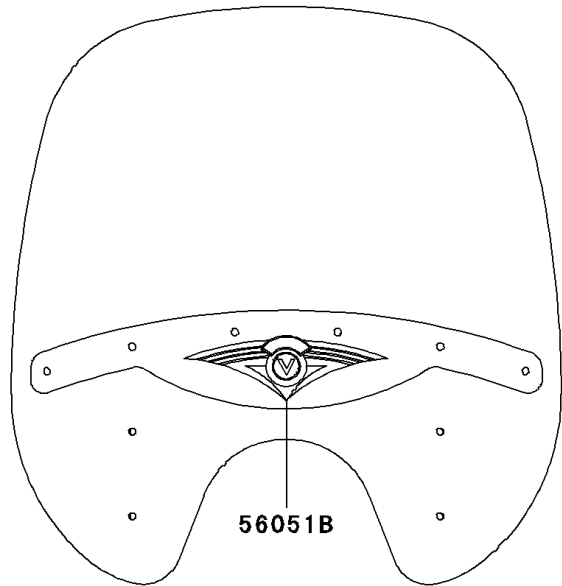

2004 Vulcan 1500 Nomad Fi

PARTS DIAGRAM

Decals(Red/Beige)(CN)

F2861

2004 Vulcan 1500 Nomad Fi

PARTS LIST

Decals(Red/Beige)(CN)

ITEM NAME

PART NUMBER

QUANTITY
