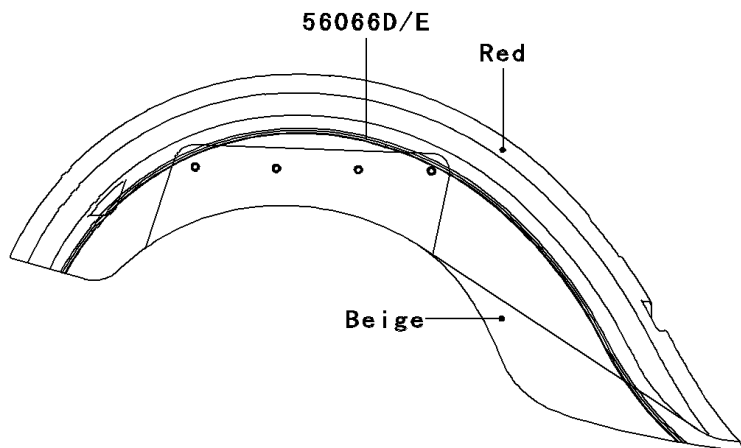

2004 Vulcan 1500 Nomad Fi

PARTS DIAGRAM

Decals(Red/Beige)(CN)

F2861

2004 Vulcan 1500 Nomad Fi

PARTS LIST

Decals(Red/Beige)(CN)

ITEM NAME

PART NUMBER

QUANTITY
