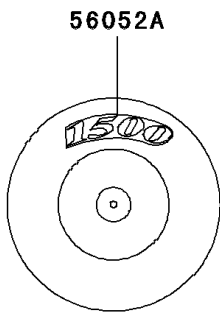

2004 Vulcan 1500 Nomad Fi

PARTS DIAGRAM

Decals(Red/Beige)(CN)

F2861

2004 Vulcan 1500 Nomad Fi

PARTS LIST

Decals(Red/Beige)(CN)

ITEM NAME

PART NUMBER

QUANTITY
