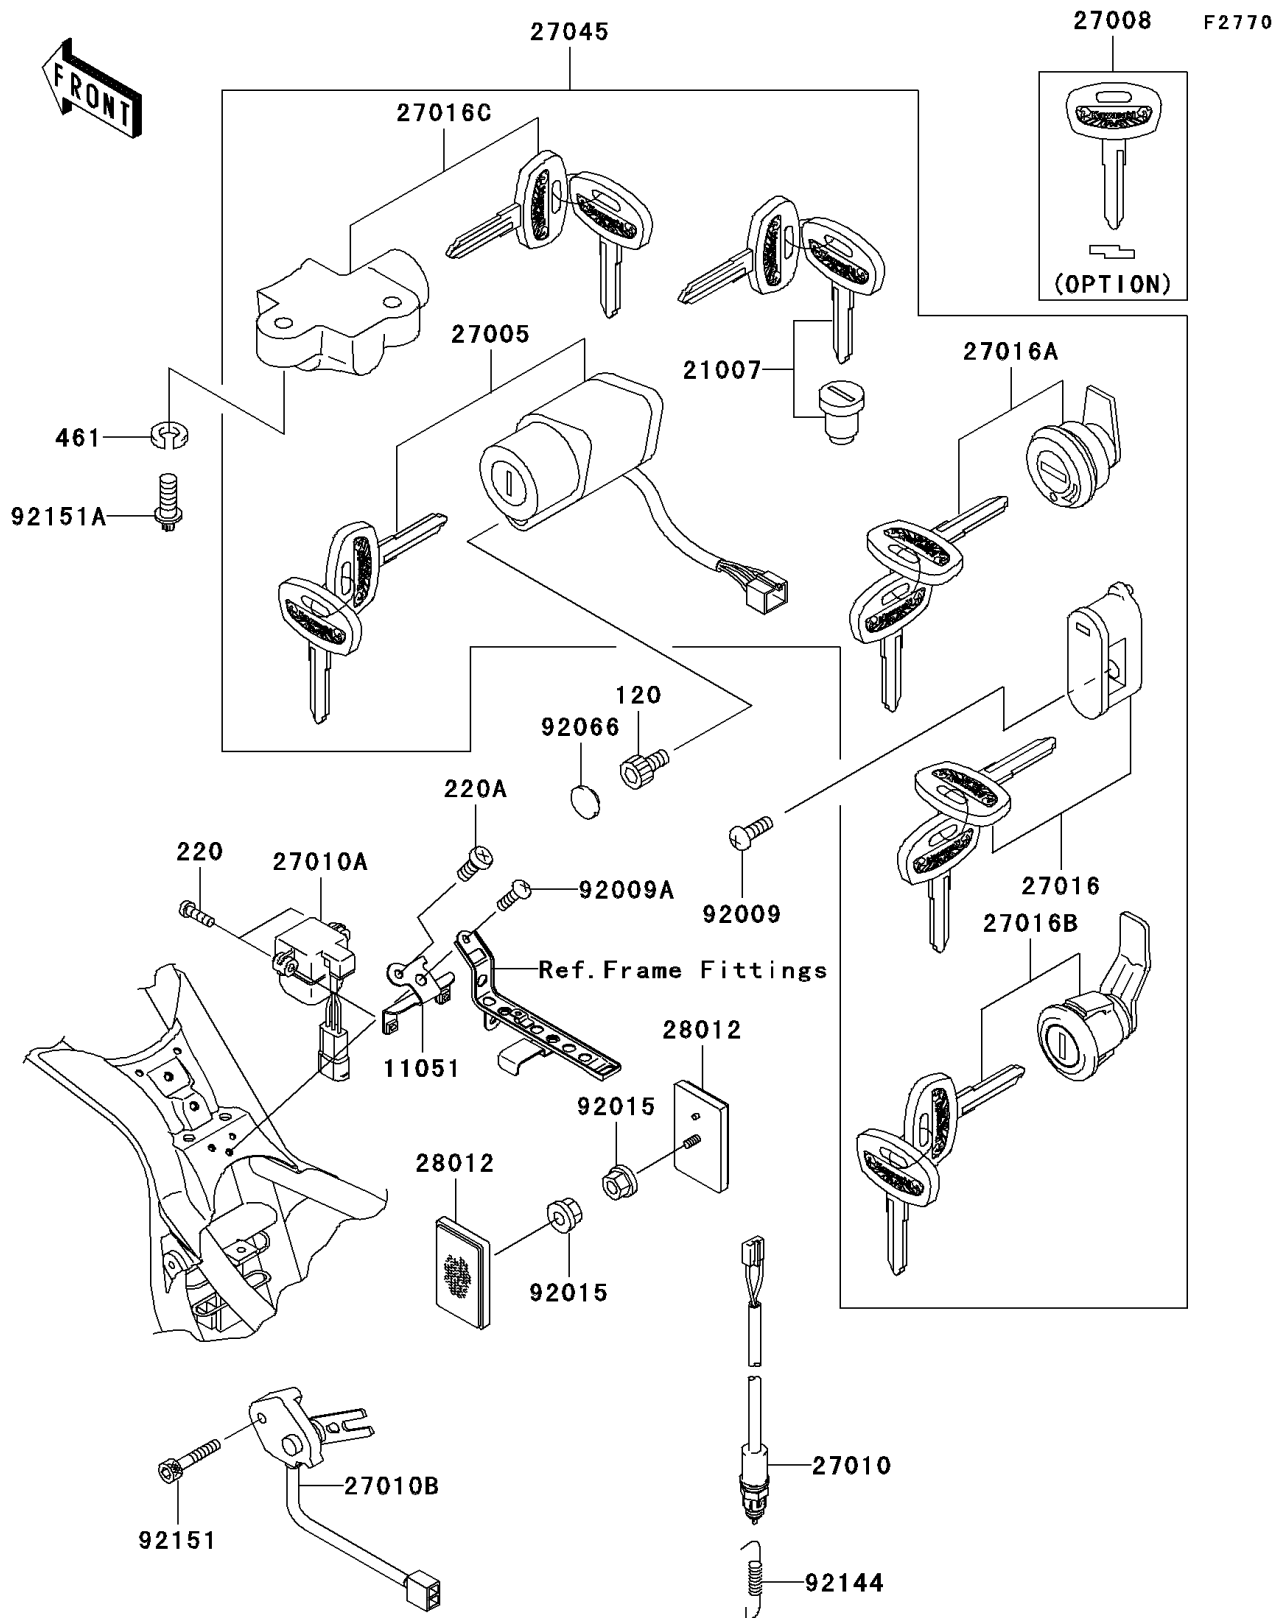

2004 Vulcan 1500 Nomad Fi

PARTS DIAGRAM

Ignition Switch/Locks/Reflectors

2004 Vulcan 1500 Nomad Fi

PARTS LIST

Ignition Switch/Locks/Reflectors

ITEM NAME

PART NUMBER

QUANTITY
