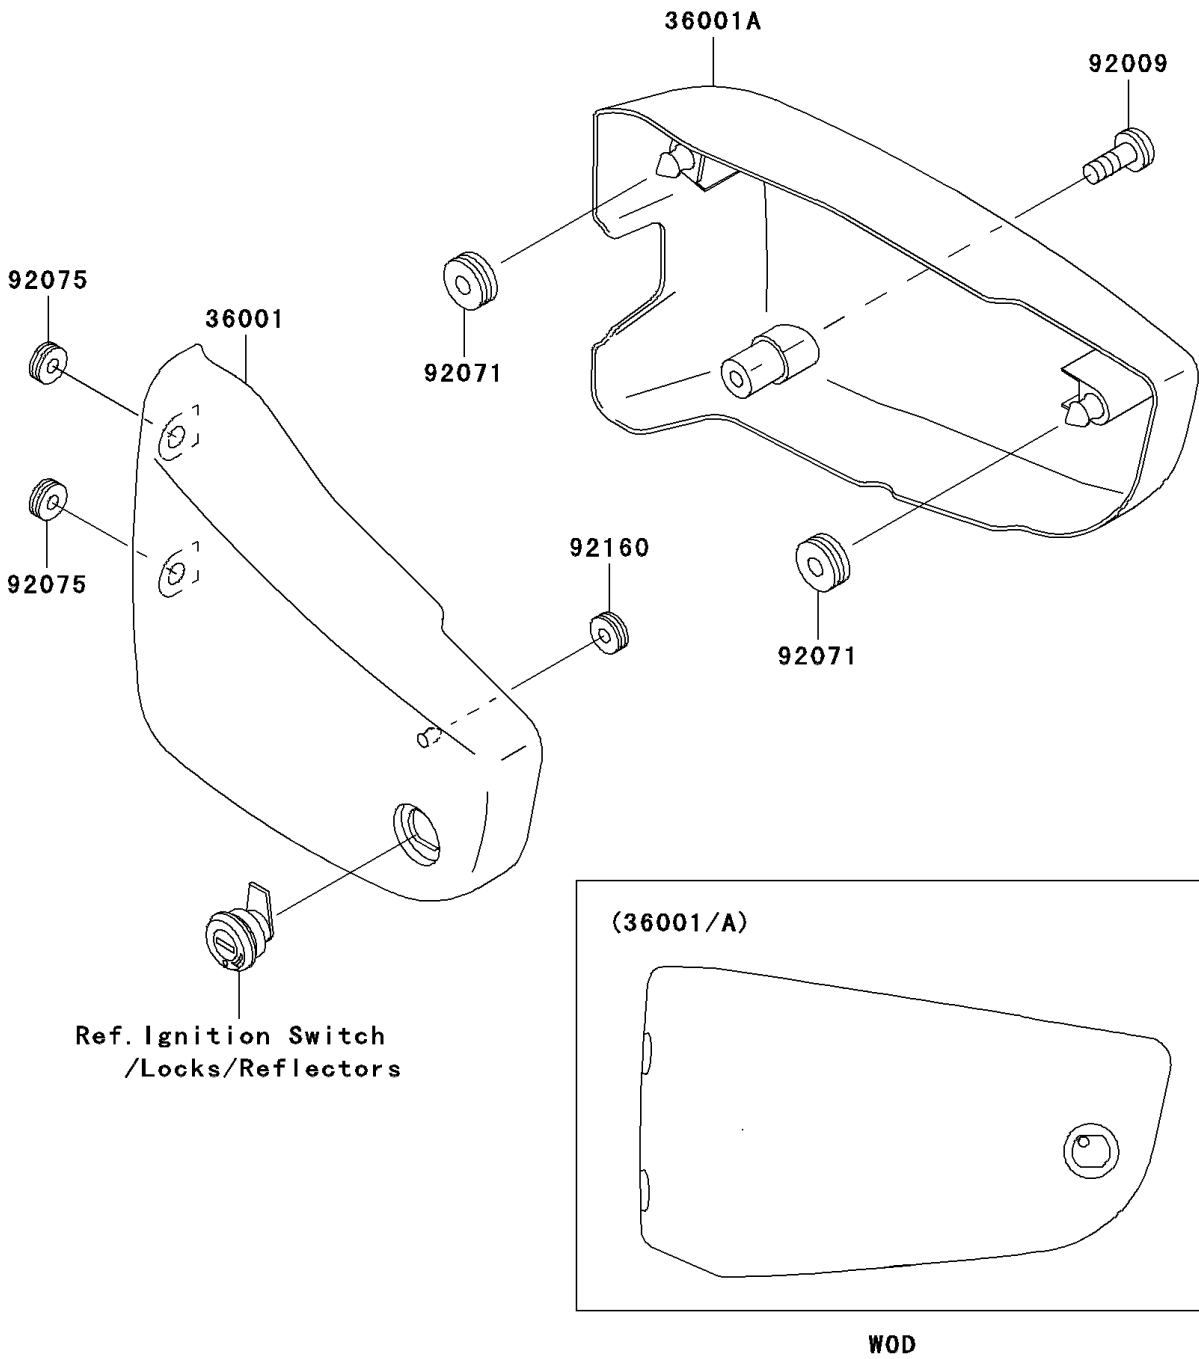

2004 Vulcan 1500 Nomad Fi

PARTS DIAGRAM

Side Covers

F2611

2004 Vulcan 1500 Nomad Fi

PARTS LIST

Side Covers

ITEM NAME

PART NUMBER

QUANTITY
