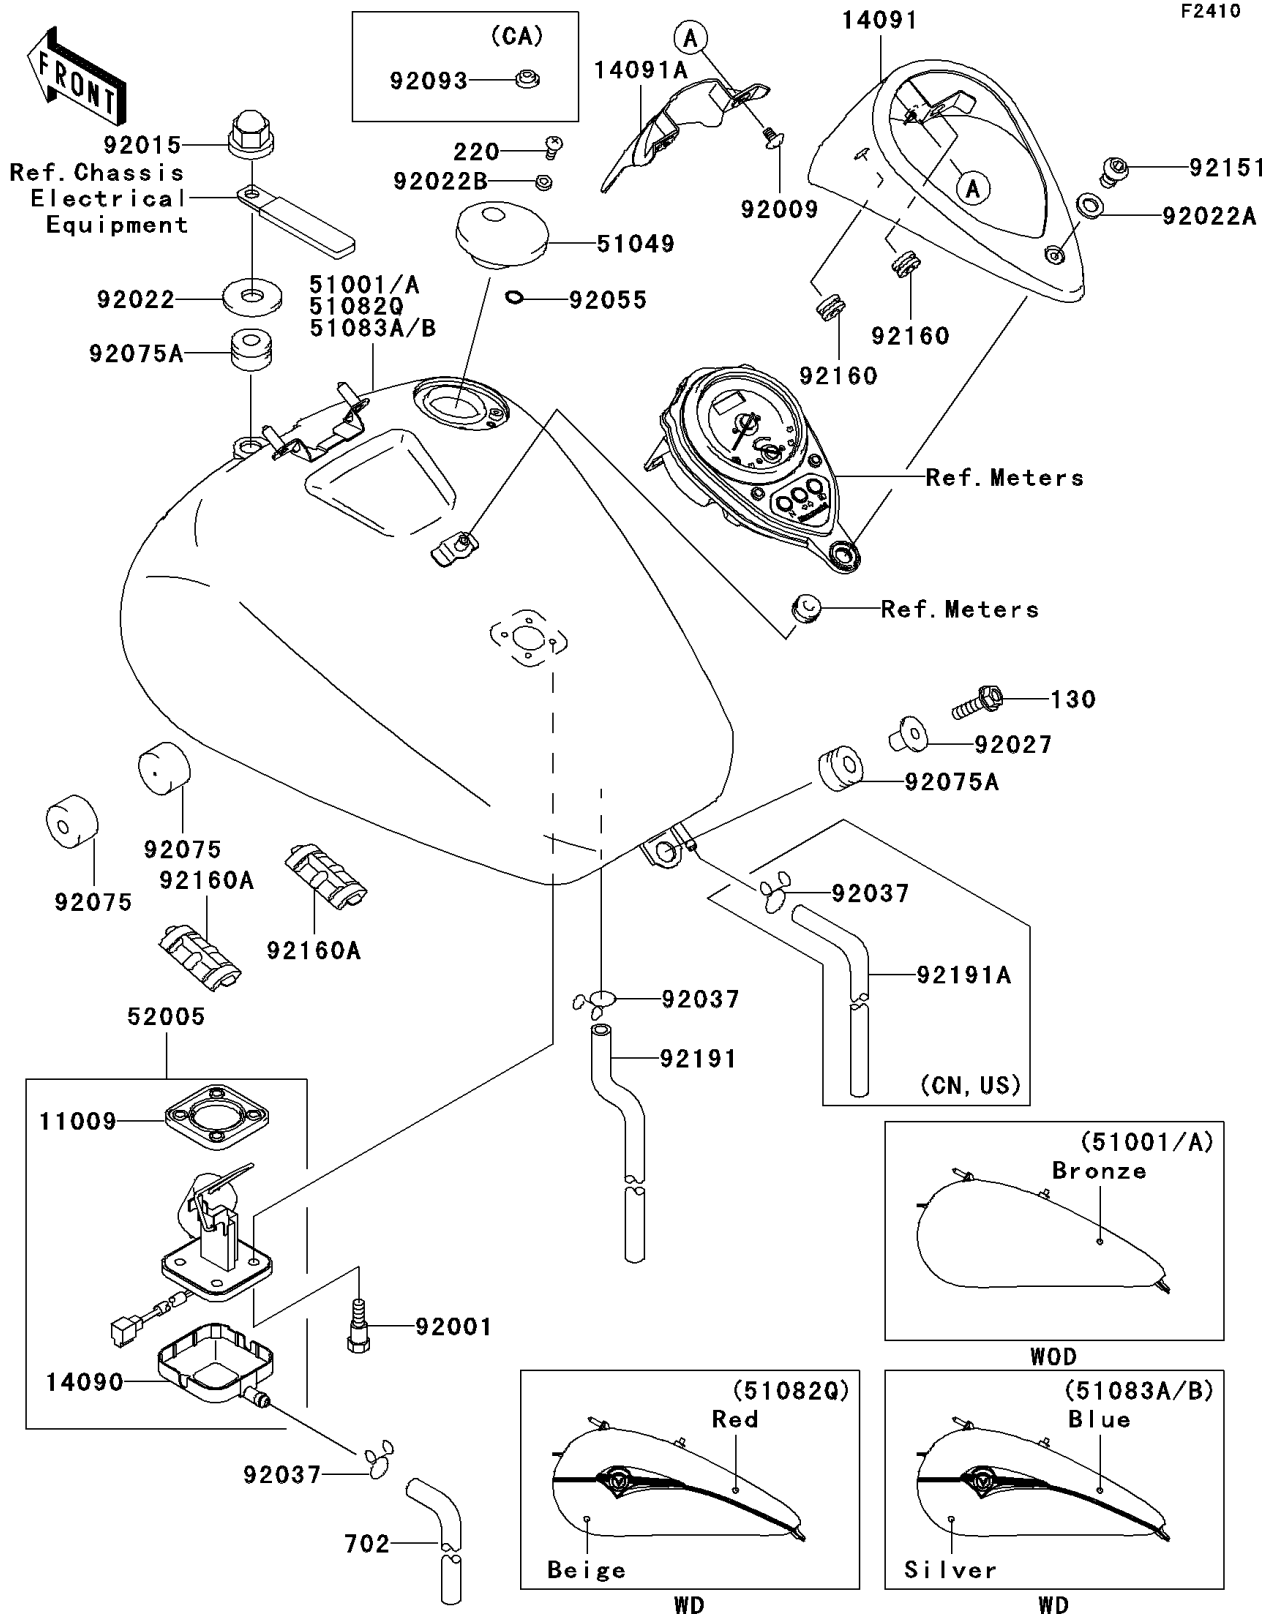

2004 Vulcan 1500 Nomad Fi

PARTS DIAGRAM

Fuel Tank

2004 Vulcan 1500 Nomad Fi

PARTS LIST

Fuel Tank

ITEM NAME

PART NUMBER

QUANTITY
