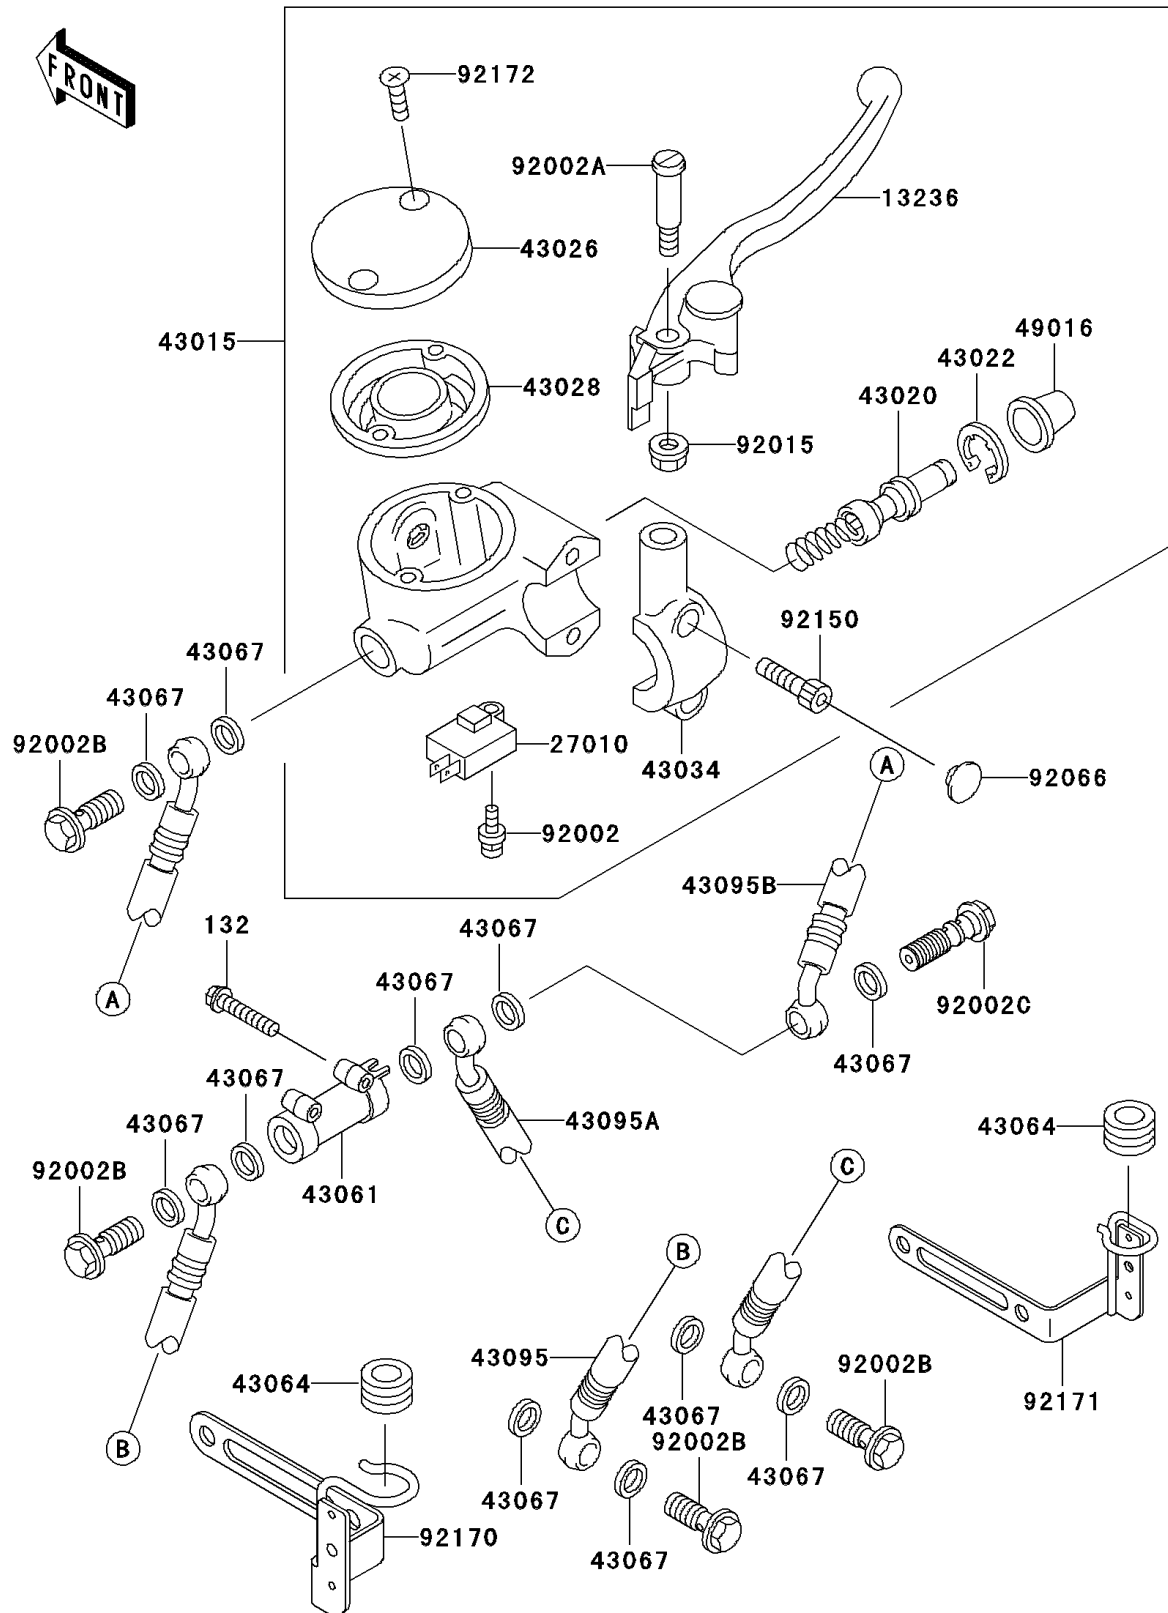

2004 Vulcan 1500 Nomad Fi

PARTS DIAGRAM

Front Master Cylinder

F2291

2004 Vulcan 1500 Nomad Fi

PARTS LIST

Front Master Cylinder

ITEM NAME

PART NUMBER

QUANTITY
